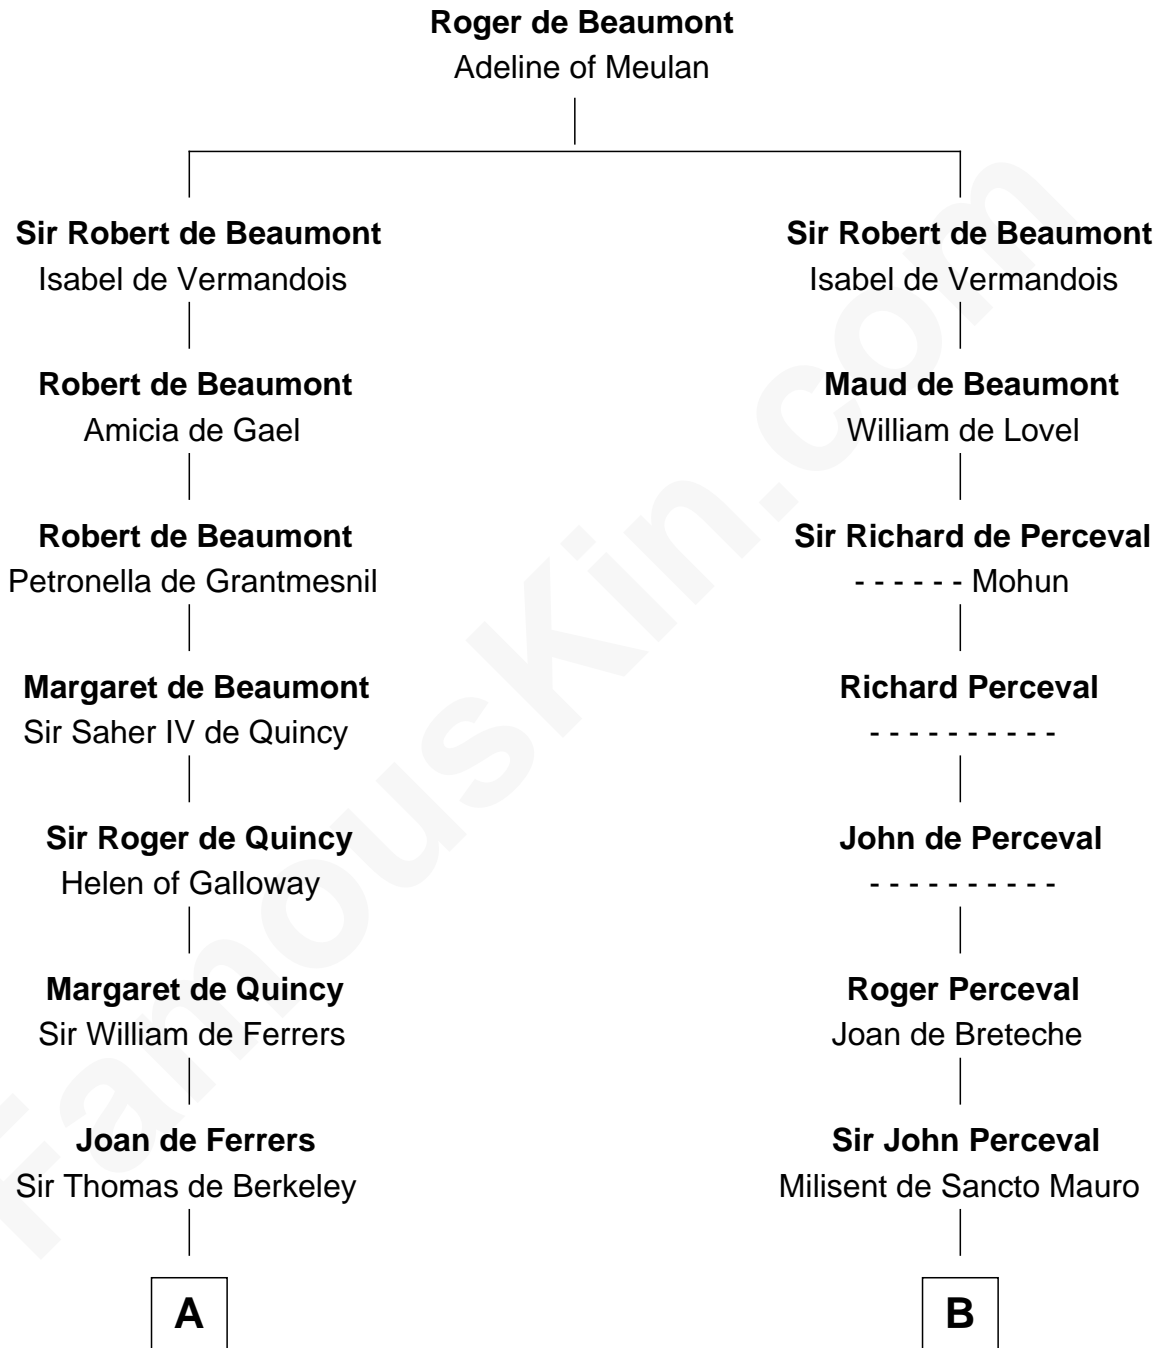

FamousKin.com

Relationship Chart of

Thomas Nelson

Signer of the Declaration of Independence

20th cousin 1 time removed of

General William Whipple

Signer of the Declaration of Independence

C

Col. George Reade

Elizabeth Martiau

Robert Reade

Mary Lilly

Margaret Reade

Thomas Nelson

William Nelson

Elizabeth Burwell

Mary Cutts

General William Whipple

Signer of Declaration of Independence