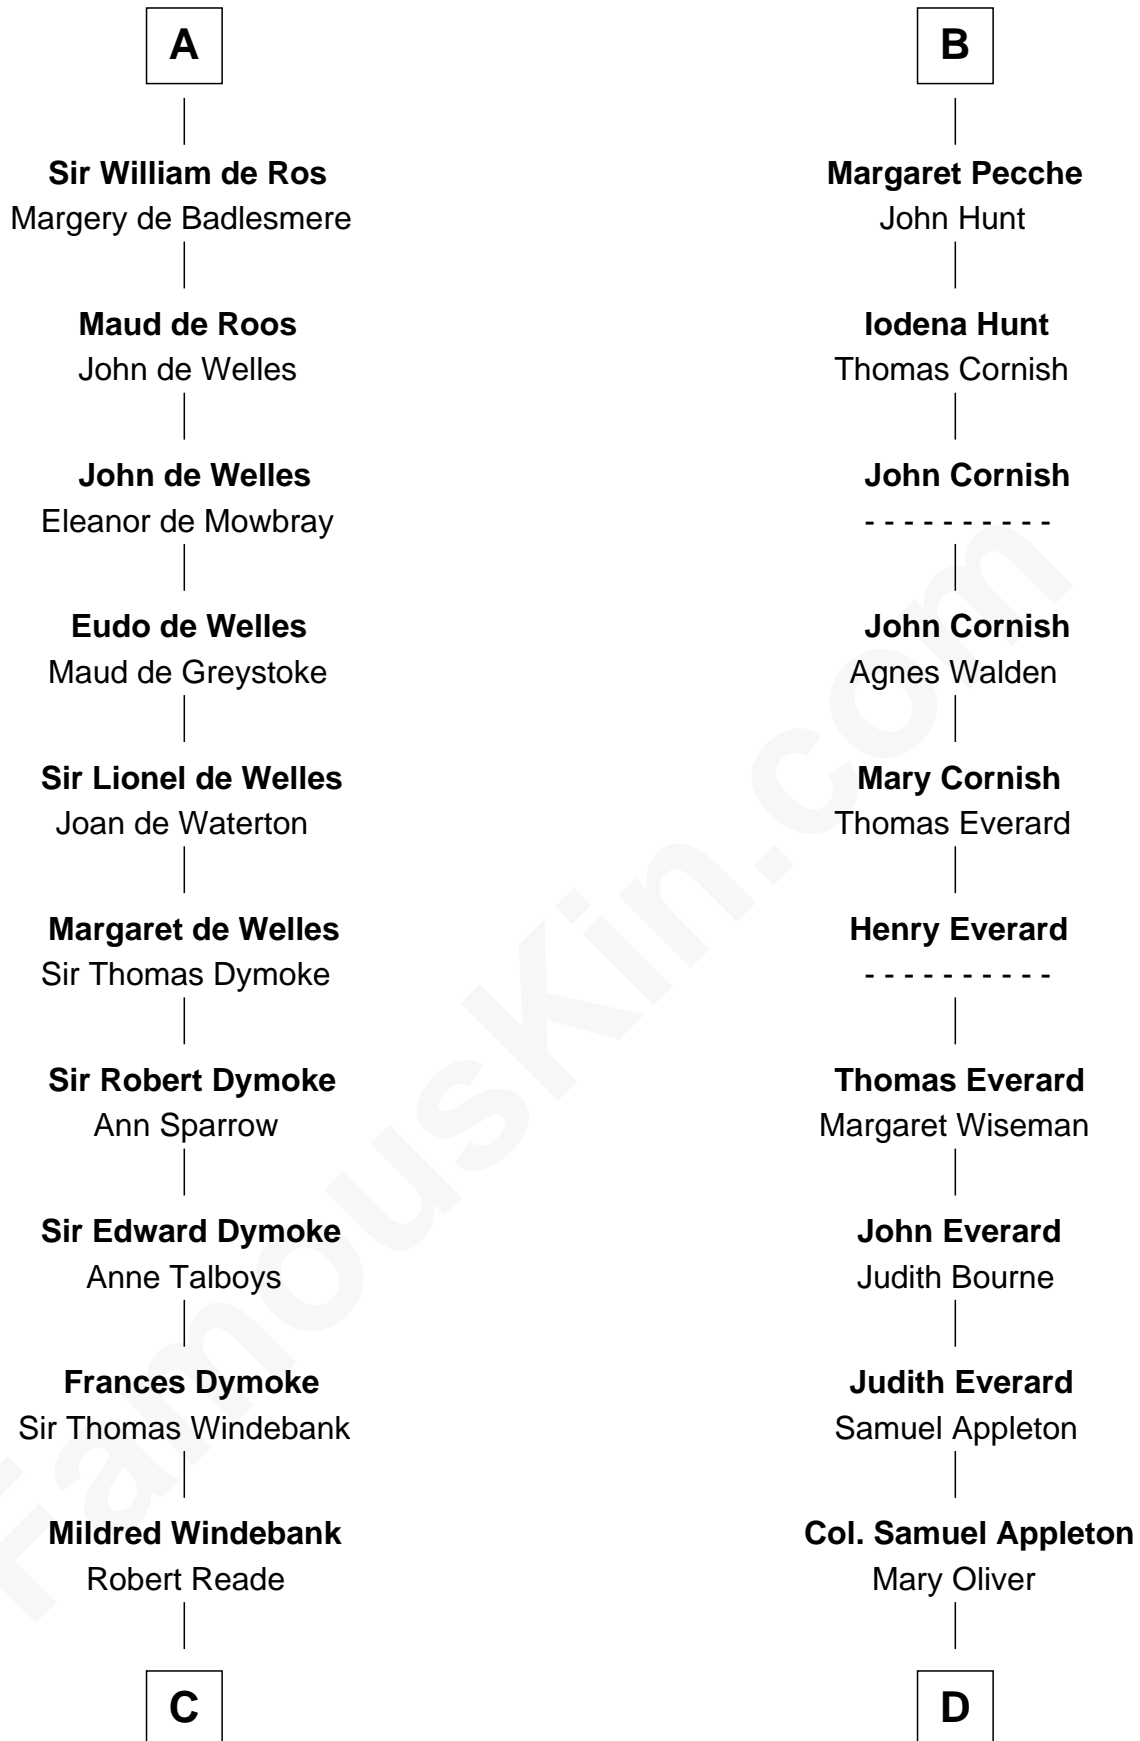

FamousKin.com

Relationship Chart of

Thomas Nelson

Signer of the Declaration of Independence

19th cousin 2 times removed of

General William Whipple

Signer of the Declaration of Independence

Sir Walter Giffard

Agnes Flaitel

C

Col. George Reade

Elizabeth Martiau

Robert Reade

Mary Lilly

Margaret Reade

Thomas Nelson