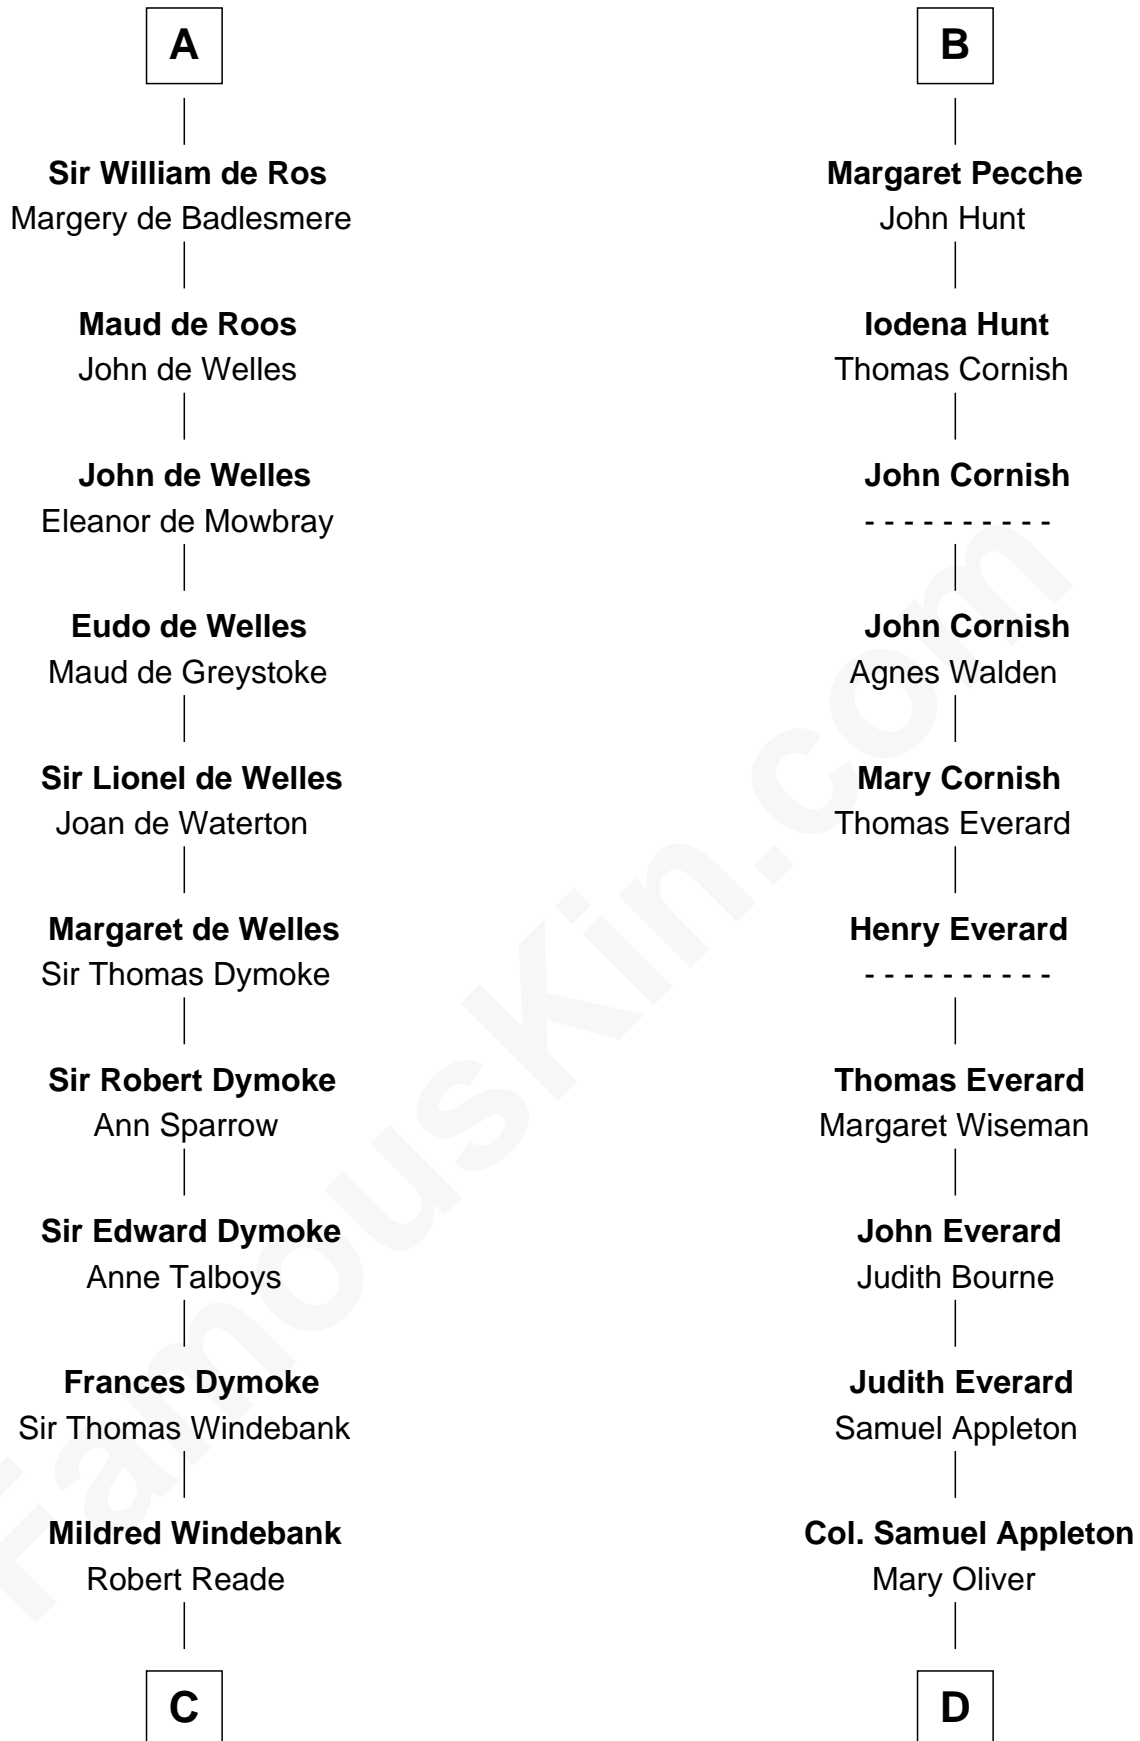

FamousKin.com

Relationship Chart of

Thomas Nelson

Signer of the Declaration of Independence

19th cousin 2 times removed of

General William Whipple

Signer of the Declaration of Independence

Gilbert Crispin

C

Col. George Reade

Elizabeth Martiau

Robert Reade

Mary Lilly

Margaret Reade

Thomas Nelson

William Nelson