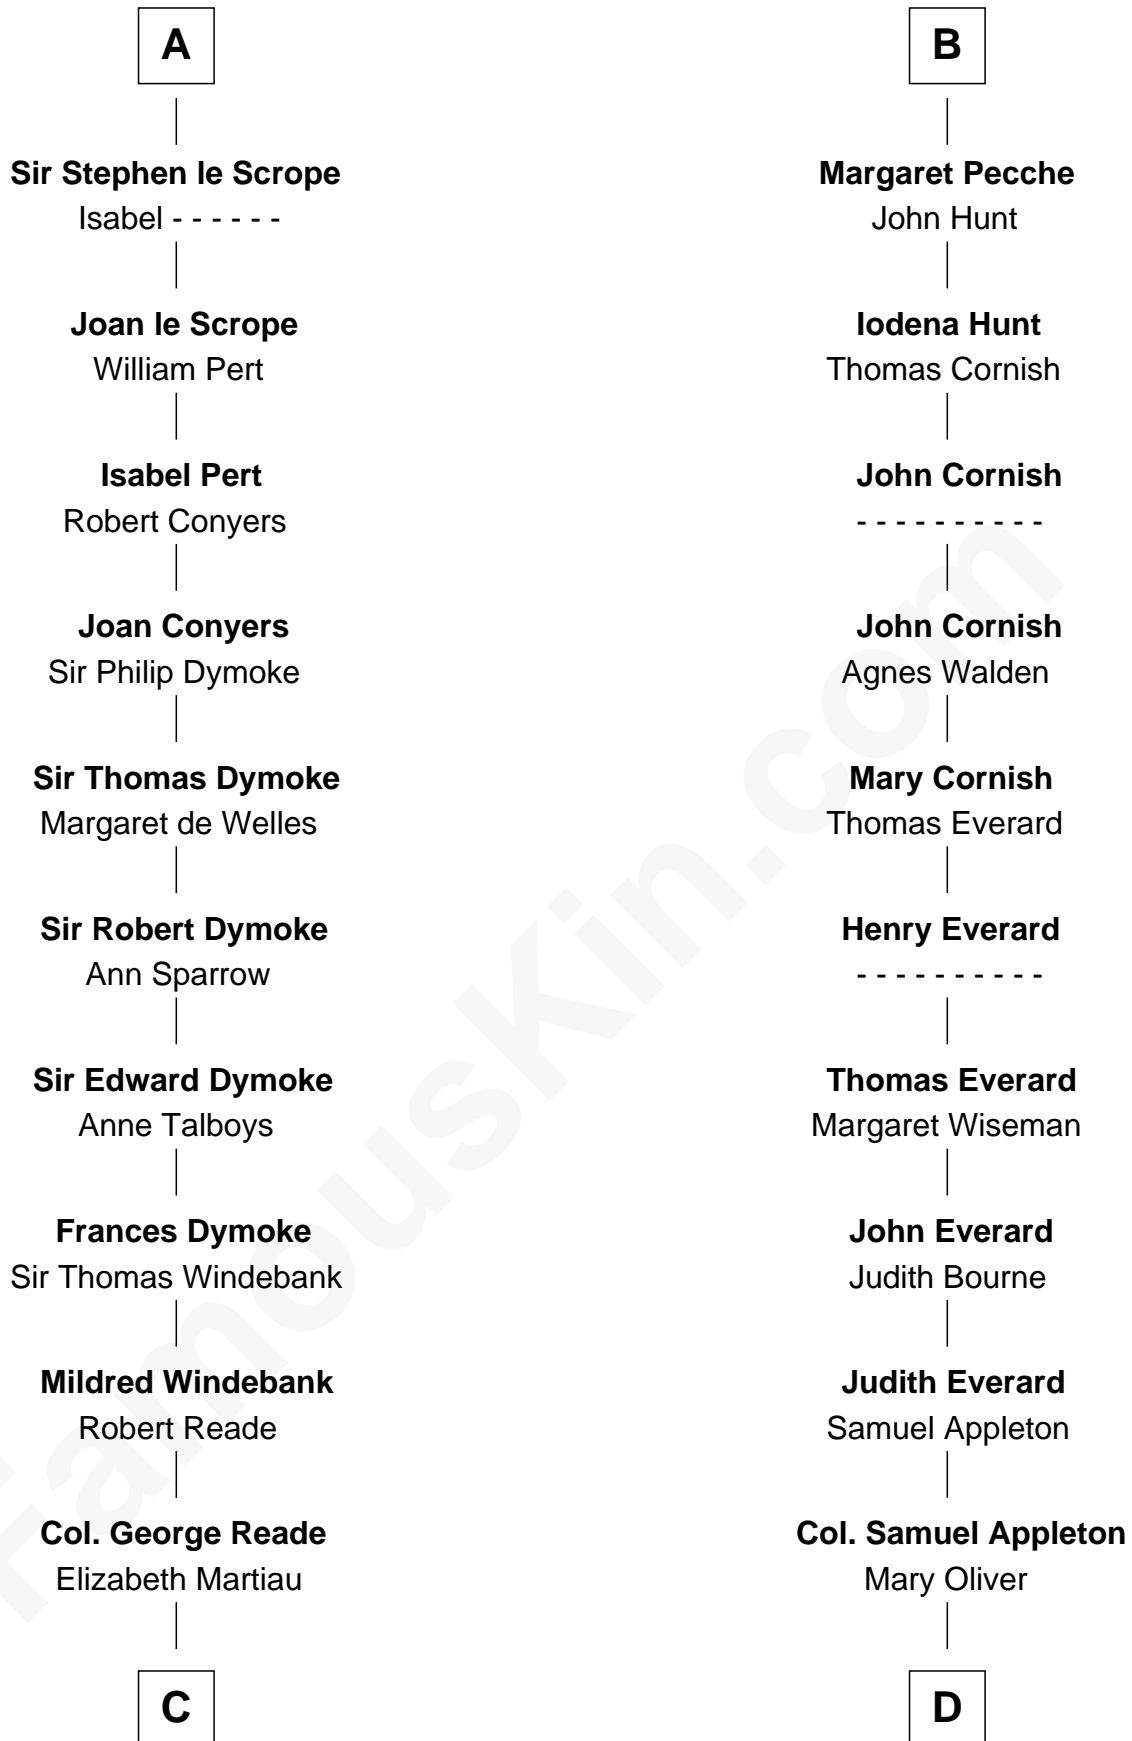

FamousKin.com

Relationship Chart of

Thomas Nelson

Signer of the Declaration of Independence

19th cousin 1 time removed of

General William Whipple

Signer of the Declaration of Independence

C

Robert Reade

Mary Lilly

Margaret Reade

Thomas Nelson

William Nelson

Elizabeth Burwell

Thomas Nelson

Signer of Declaration of Independence