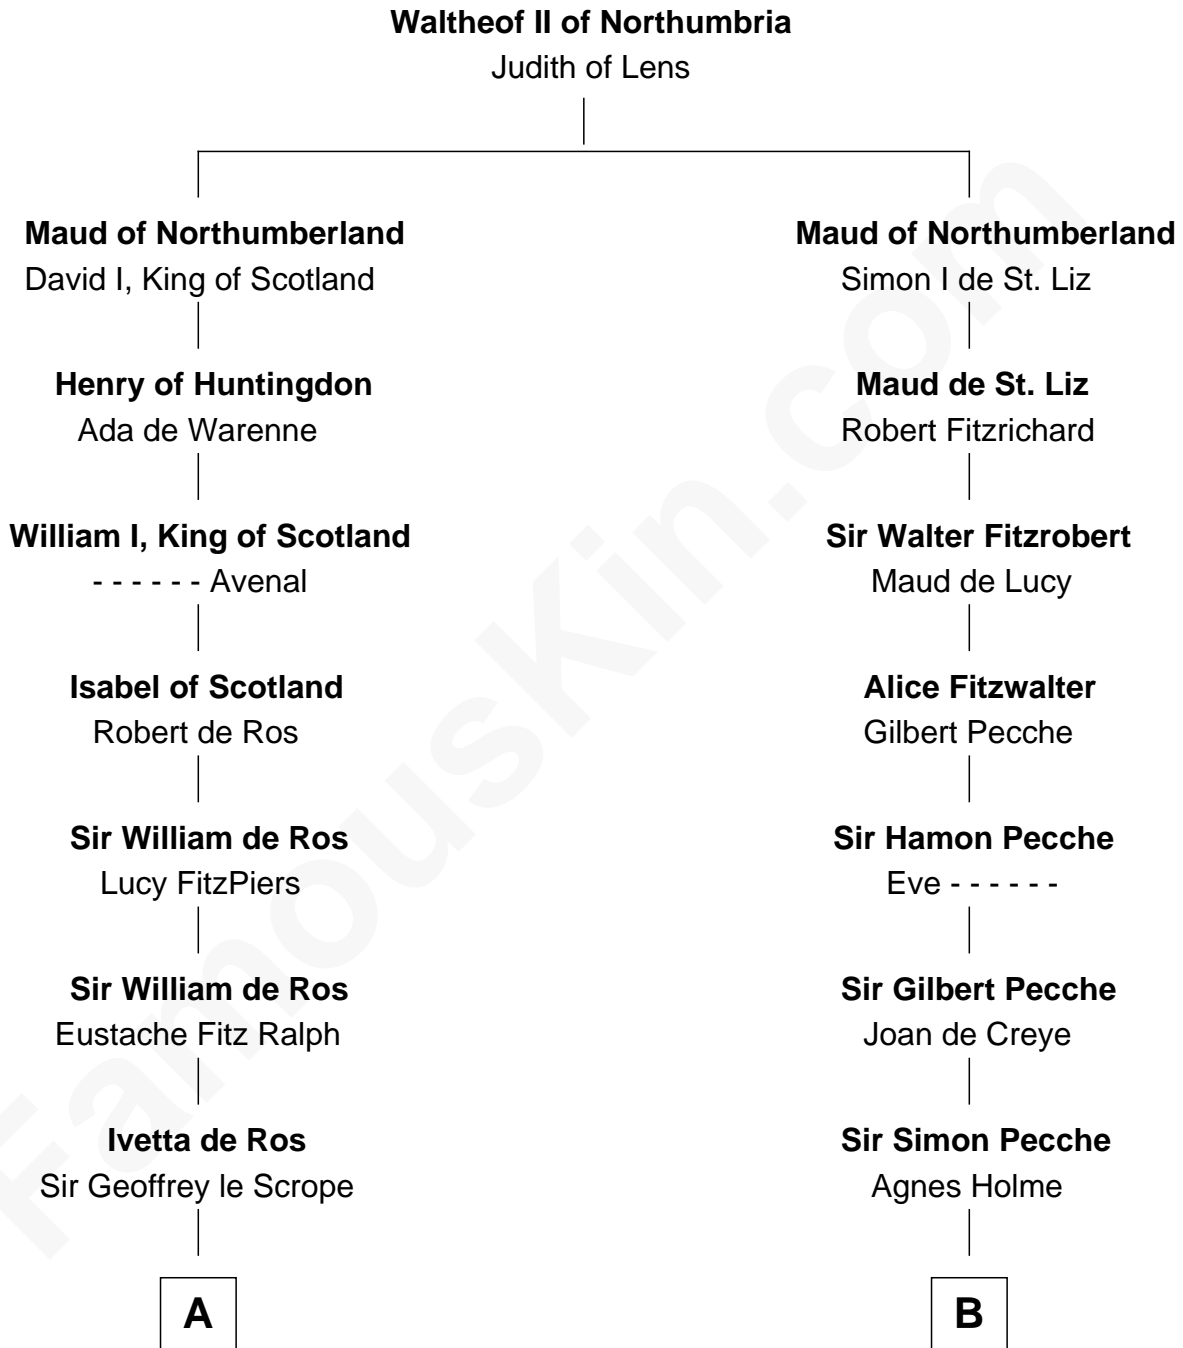

FamousKin.com

Relationship Chart of

Thomas Nelson

Signer of the Declaration of Independence

19th cousin 1 time removed of

General William Whipple

Signer of the Declaration of Independence

C

Robert Reade

Mary Lilly

Margaret Reade

Thomas Nelson

William Nelson

Elizabeth Burwell

Thomas Nelson

Signer of Declaration of Independence