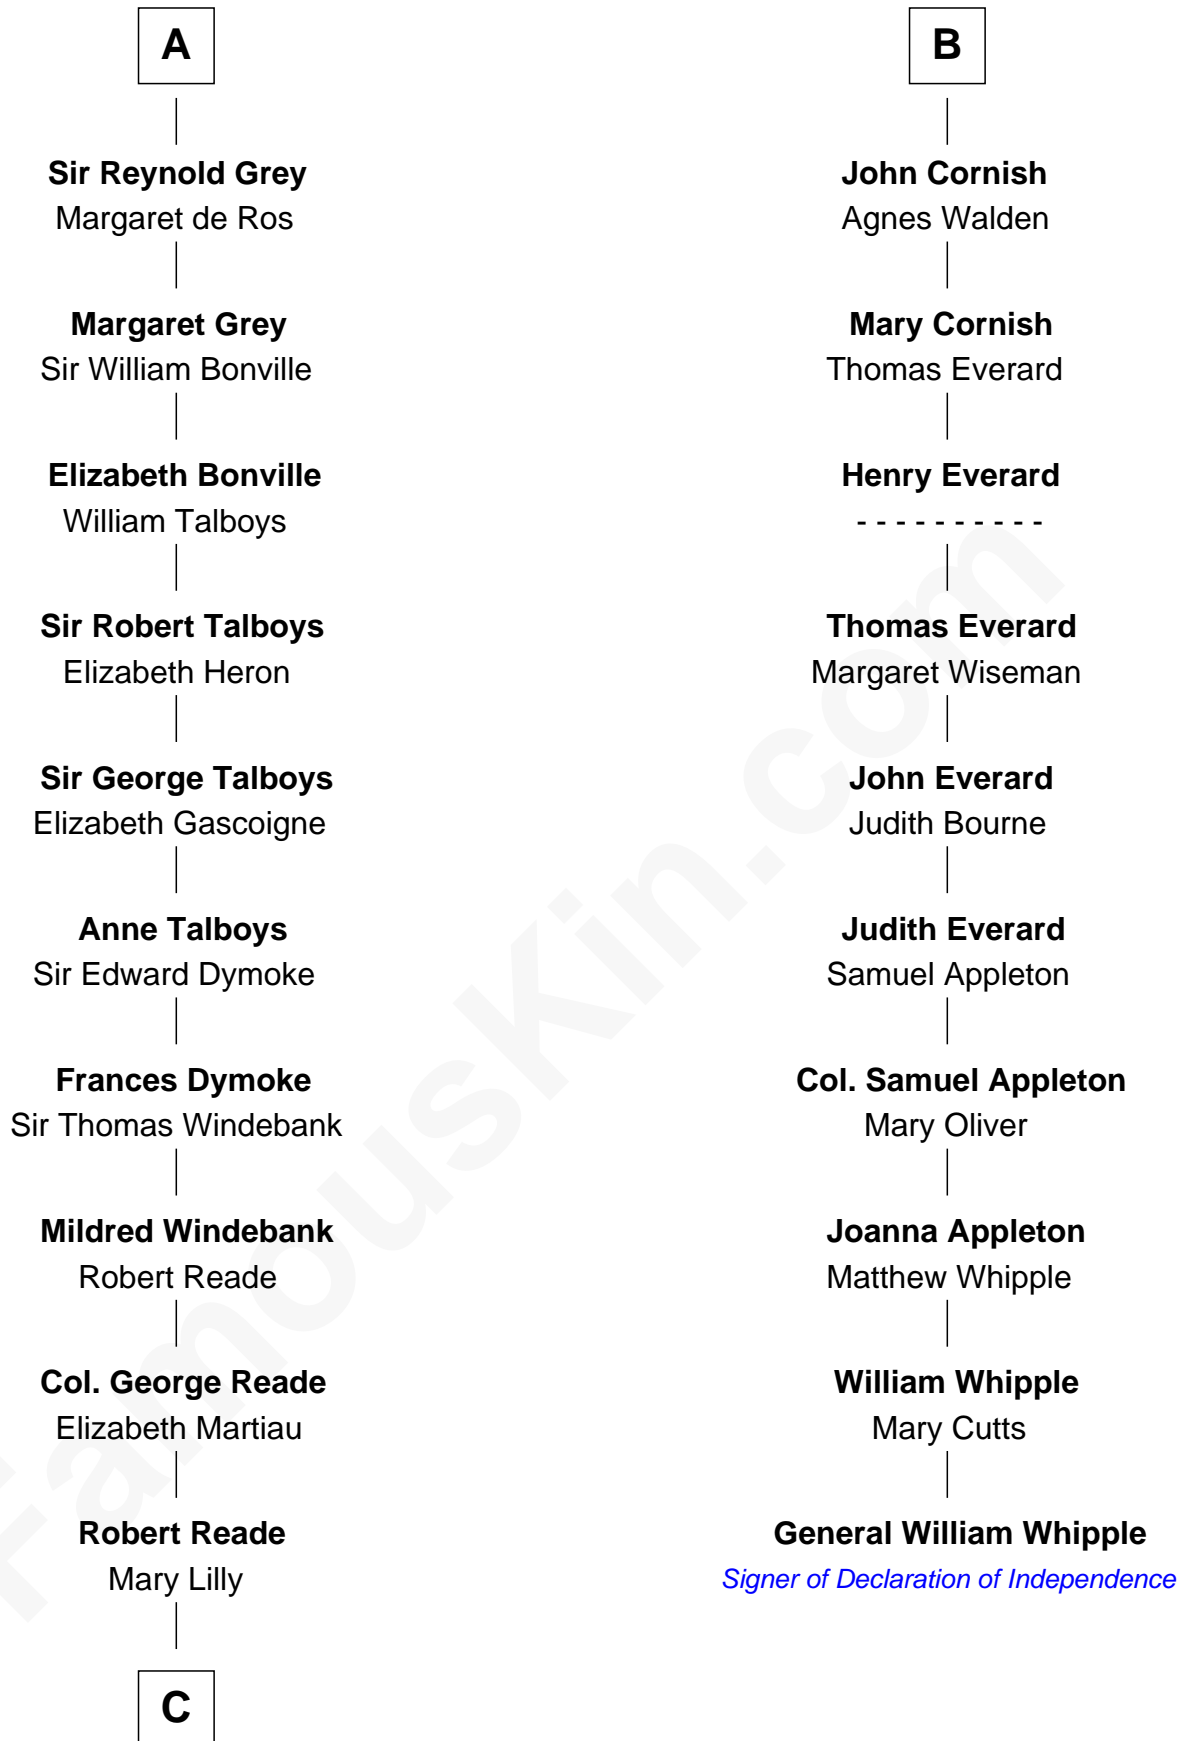

FamousKin.com

Relationship Chart of

Thomas Nelson

Signer of the Declaration of Independence

16th cousin 3 times removed of

General William Whipple

Signer of the Declaration of Independence

C

—
Margaret Reade

Thomas Nelson

—
William Nelson

Elizabeth Burwell

—
Thomas Nelson

Signer of Declaration of Independence

FamousKin.com