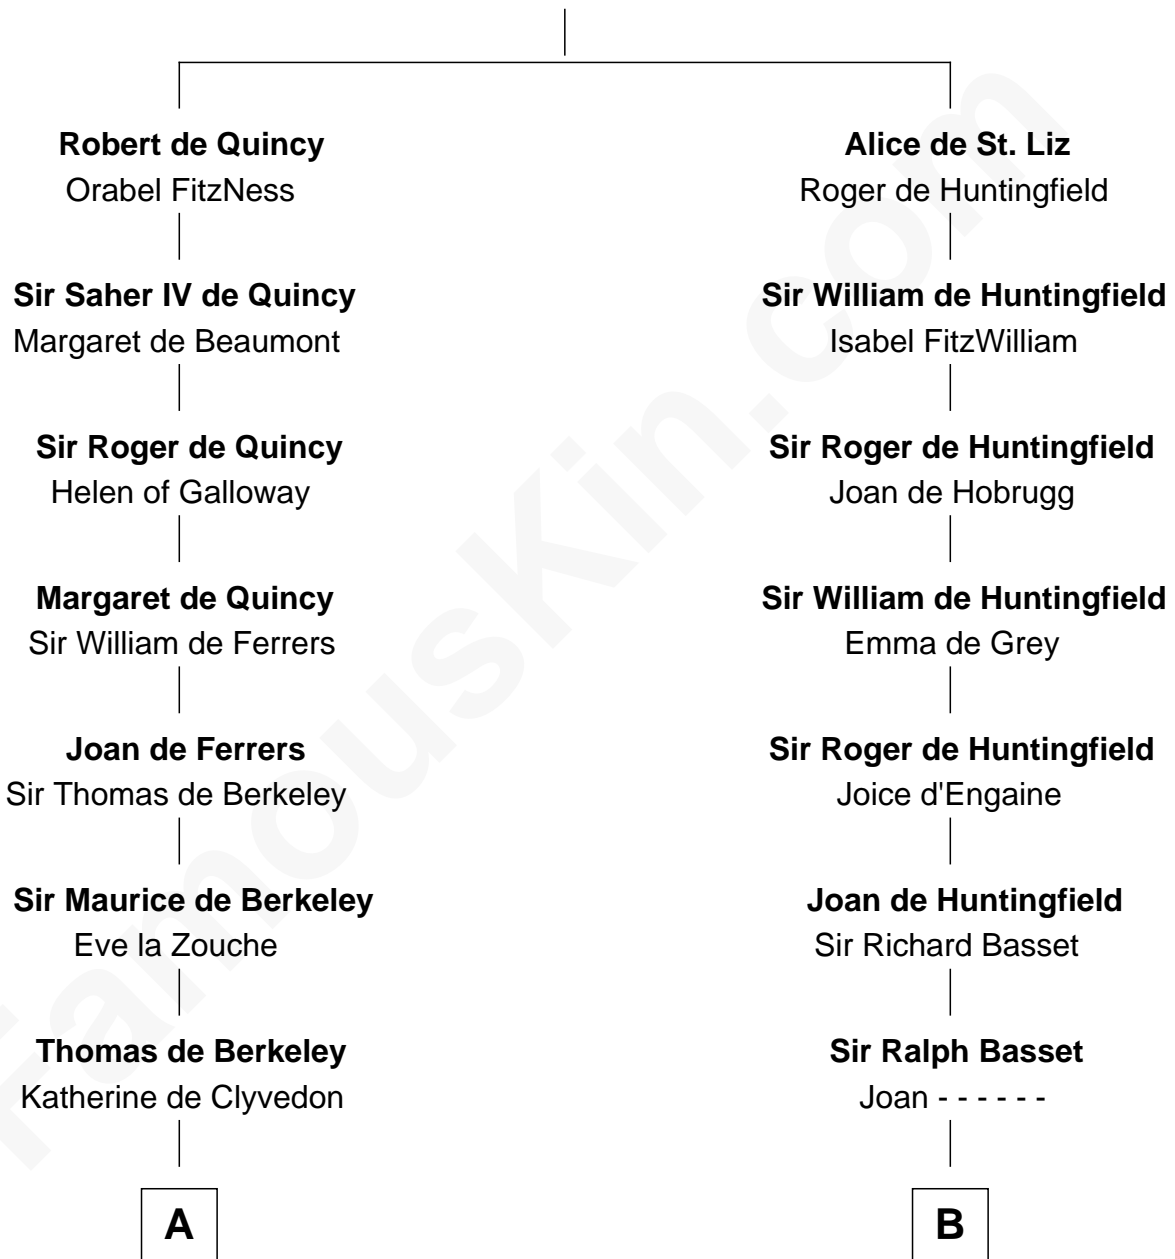

FamousKin.com

Relationship Chart of

Thomas Nelson

Signer of the Declaration of Independence

19th cousin 2 times removed of

Robert Townsend

Member of the Culper Spy Ring during the American Revolution

Saher I de Quincy

Maud de St. Liz

C

Margaret Reade

Thomas Nelson

William Nelson

Elizabeth Burwell

Thomas Nelson

Signer of Declaration of Independence

D

Job Almy

Mary Unthank

Audrey Almy

James Townsend

Jacob Townsend

Phoebe Seaman

Samuel Townsend