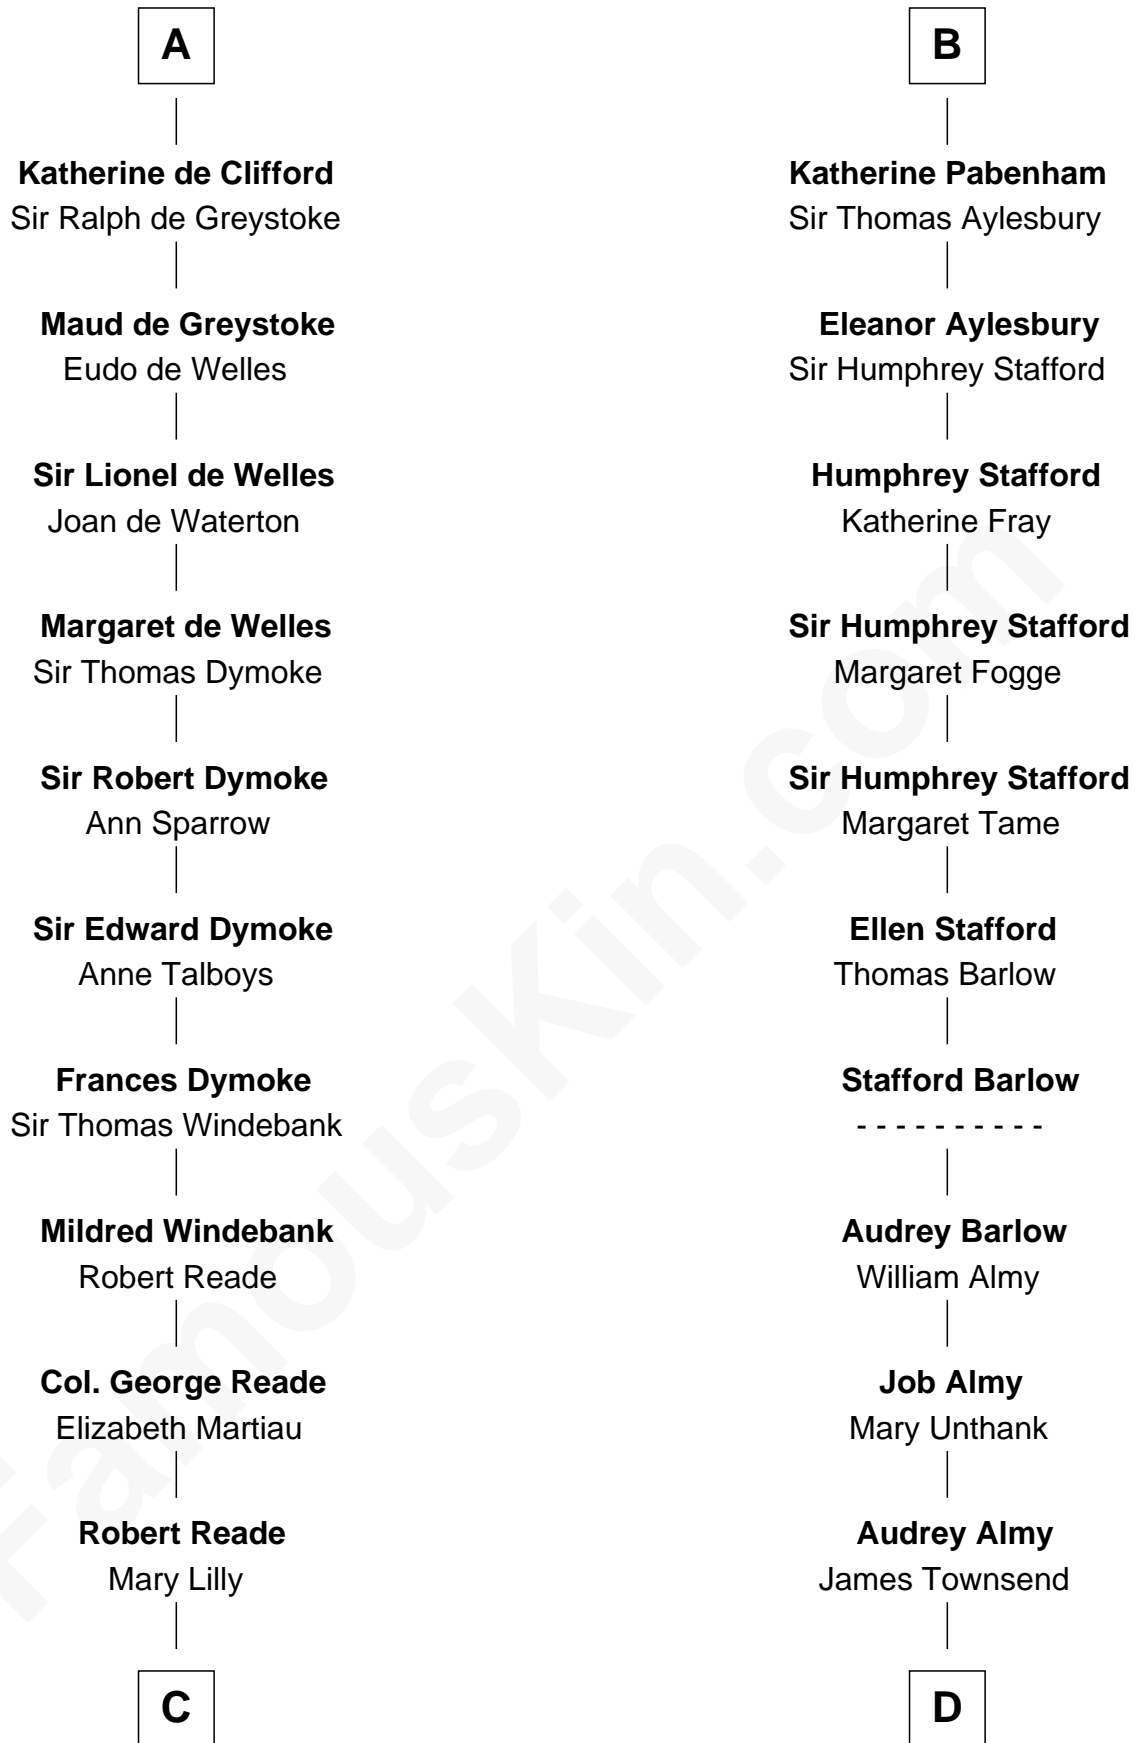

FamousKin.com

Relationship Chart of

Thomas Nelson

Signer of the Declaration of Independence

19th cousin of

Robert Townsend

Member of the Culper Spy Ring during the American Revolution

Gundred de Warenne

C

Margaret Reade

Thomas Nelson

William Nelson

Elizabeth Burwell

Thomas Nelson

Signer of Declaration of Independence

D

Jacob Townsend

Phoebe Seaman

Samuel Townsend

Sarah Stoddard

Robert Townsend

Spy known as "Culper Jr."

FamousKin.com