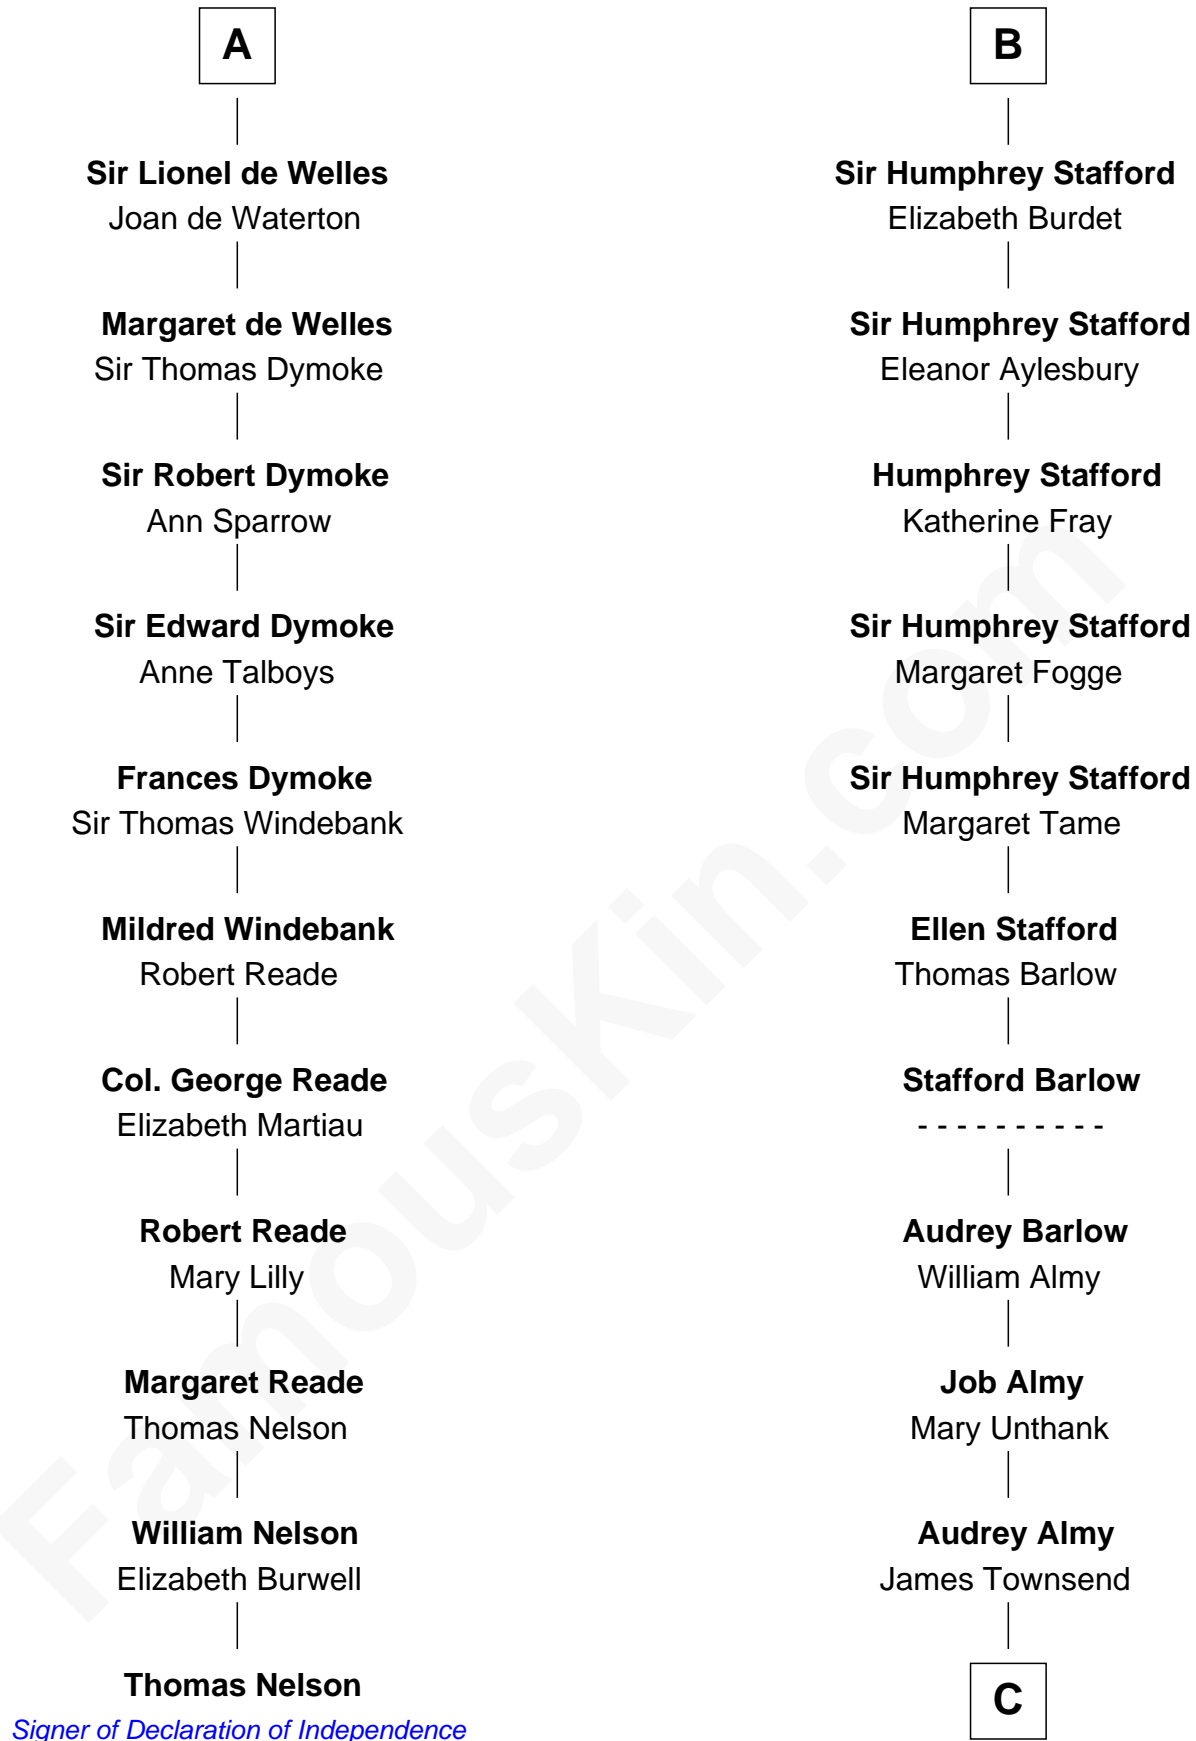

FamousKin.com

Relationship Chart of

Thomas Nelson

Signer of the Declaration of Independence

17th cousin 2 times removed of

Robert Townsend

Member of the Culper Spy Ring during the American Revolution

C

—
Jacob Townsend

Phoebe Seaman

—
Samuel Townsend

Sarah Stoddard

—
Robert Townsend

Spy known as "Culper Jr."

FamousKin.com