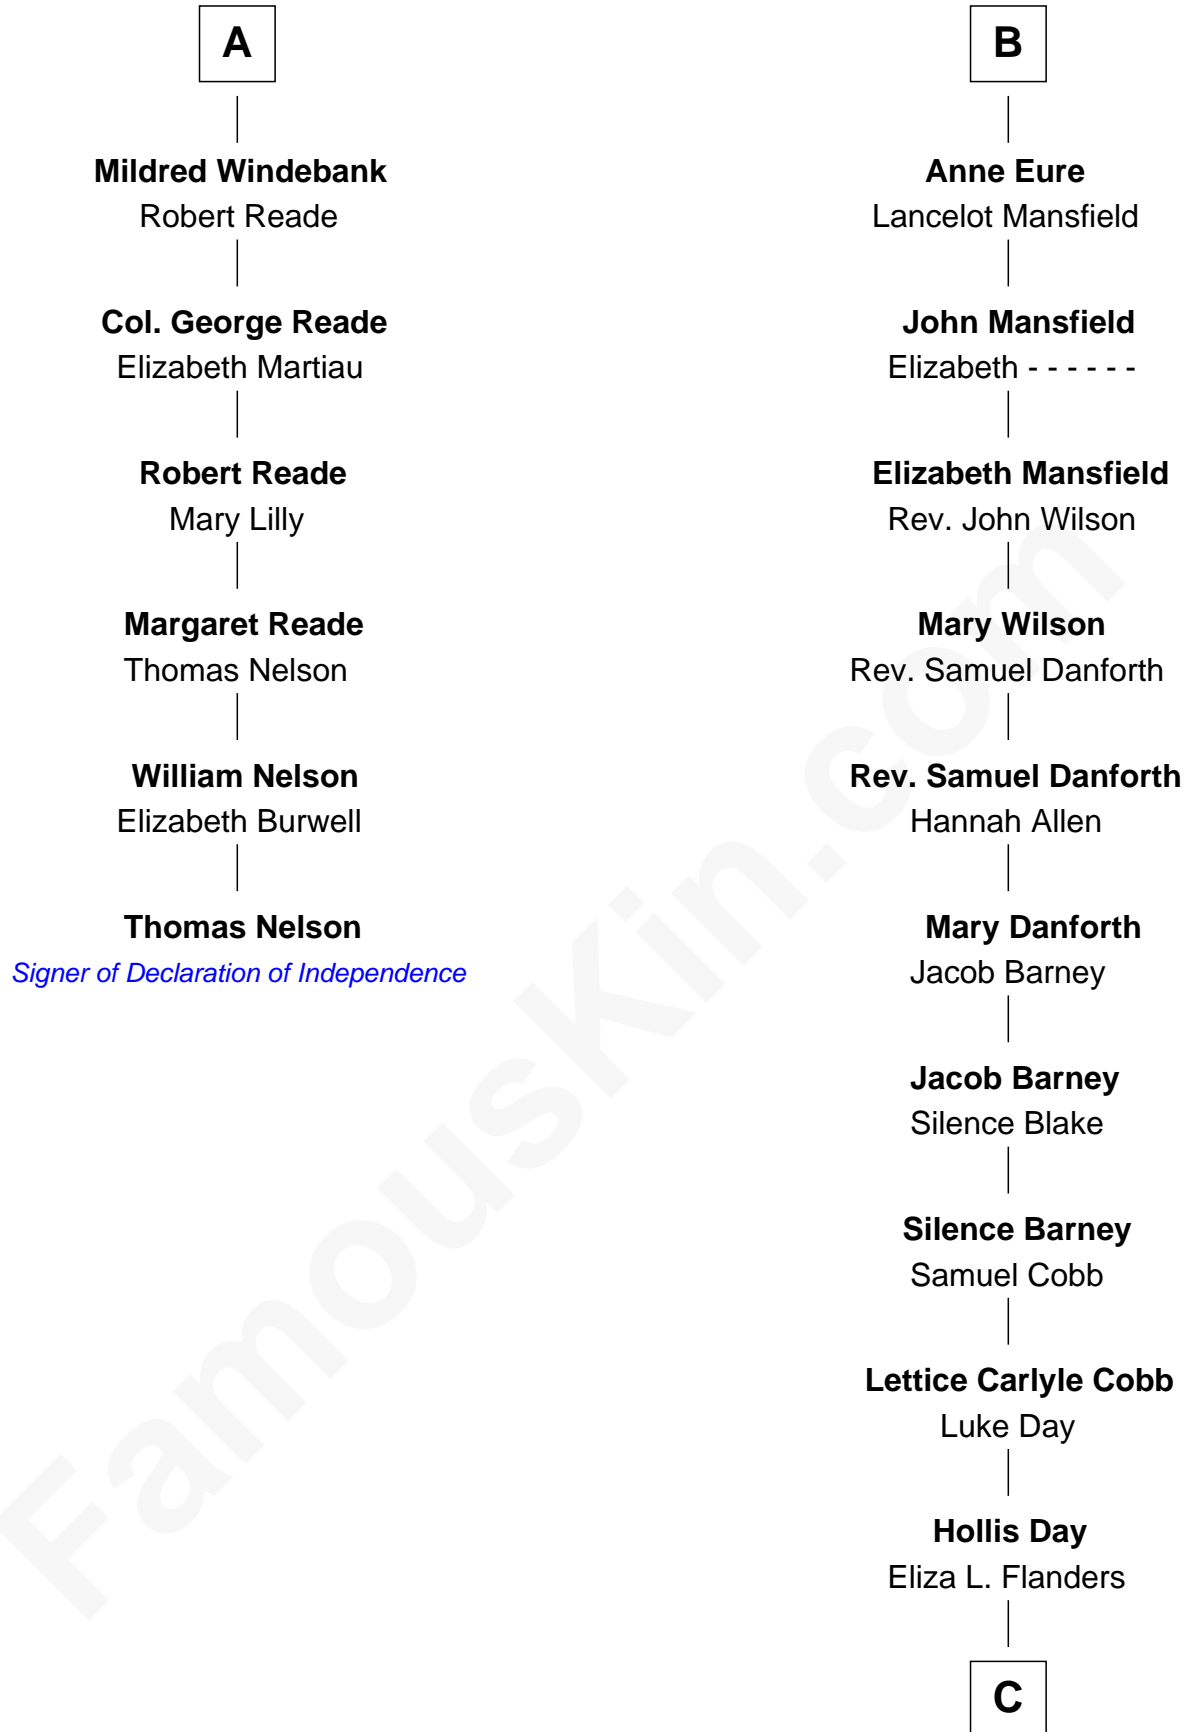

FamousKin.com

Relationship Chart of

Thomas Nelson

Signer of the Declaration of Independence

12th cousin 7 times removed of

Sandra Day O'Connor

First Female U.S. Supreme Court Justice

Sir William de Aton

Margaret de Welles

Sir Robert Dymoke

Ann Sparrow

Sir Edward Dymoke

Anne Talboys

Frances Dymoke

Sir Thomas Windebank

A

Sir Ralph Eure

Muriel Hastings

Sir William Eure

Elizabeth Willoughby

Sir Ralph Eure

Margery Bowes

B

C