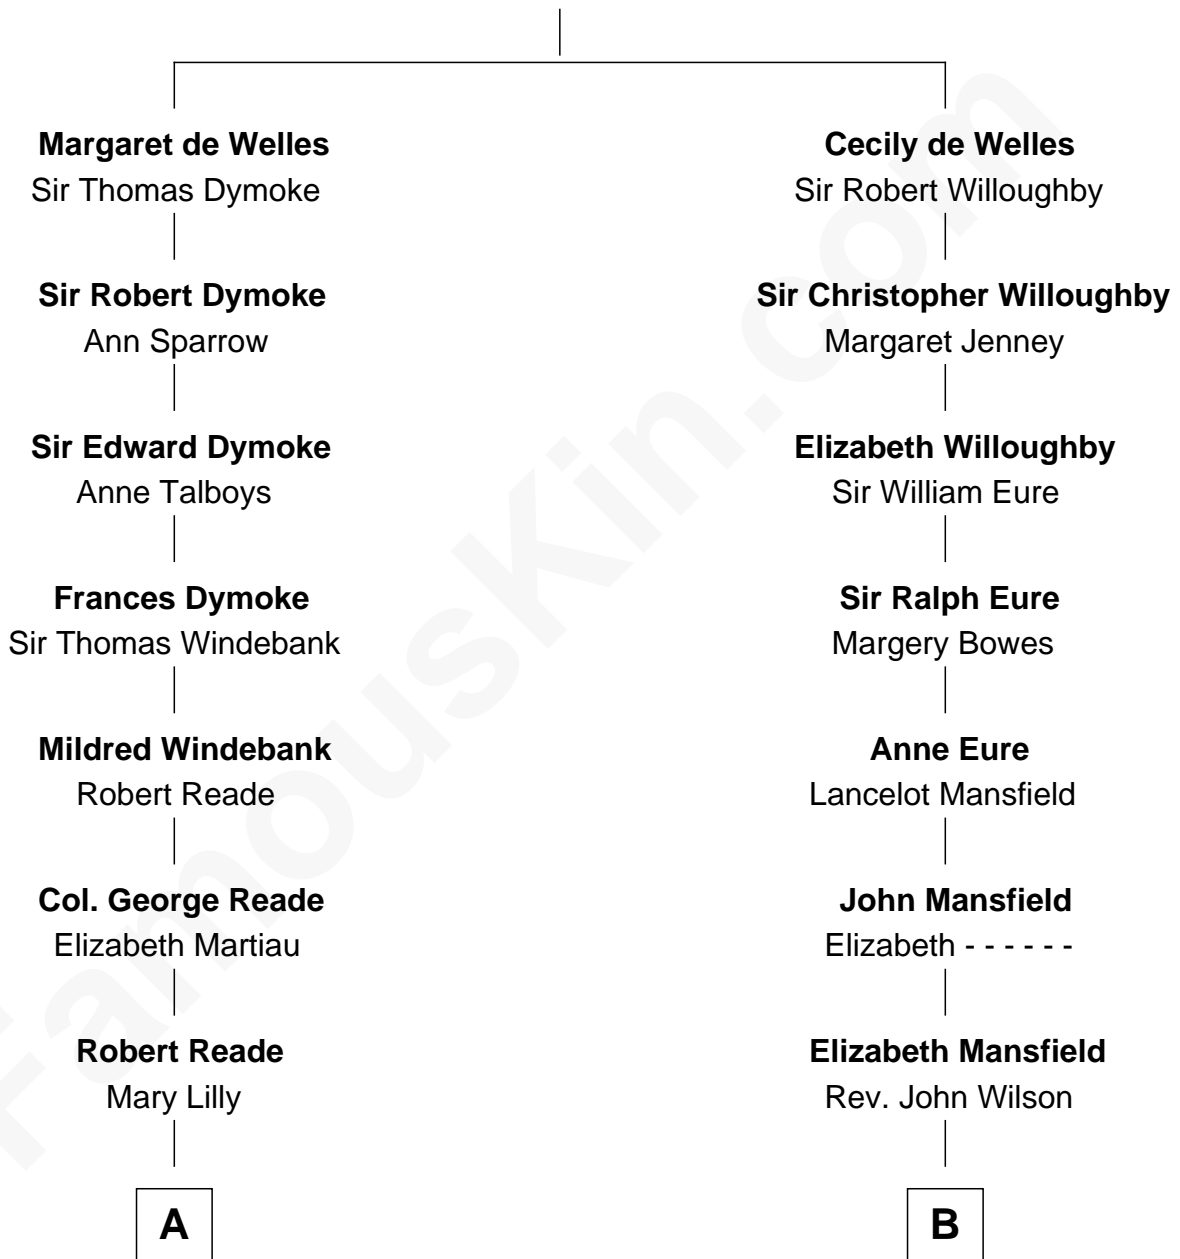

**FamousKin.com**  
**Relationship Chart of**  
**Thomas Nelson**

*Signer of the Declaration of Independence*

**9th cousin 7 times removed of**

**Sandra Day O'Connor**

*First Female U.S. Supreme Court Justice*

**Sir Lionel de Welles**

Joan de Waterton

**A**

**Margaret Reade**

Thomas Nelson

**William Nelson**

Elizabeth Burwell

**Thomas Nelson**

*Signer of Declaration of Independence*

**B**

**Mary Wilson**

Rev. Samuel Danforth

**Rev. Samuel Danforth**

Hannah Allen

**Mary Danforth**

Jacob Barney