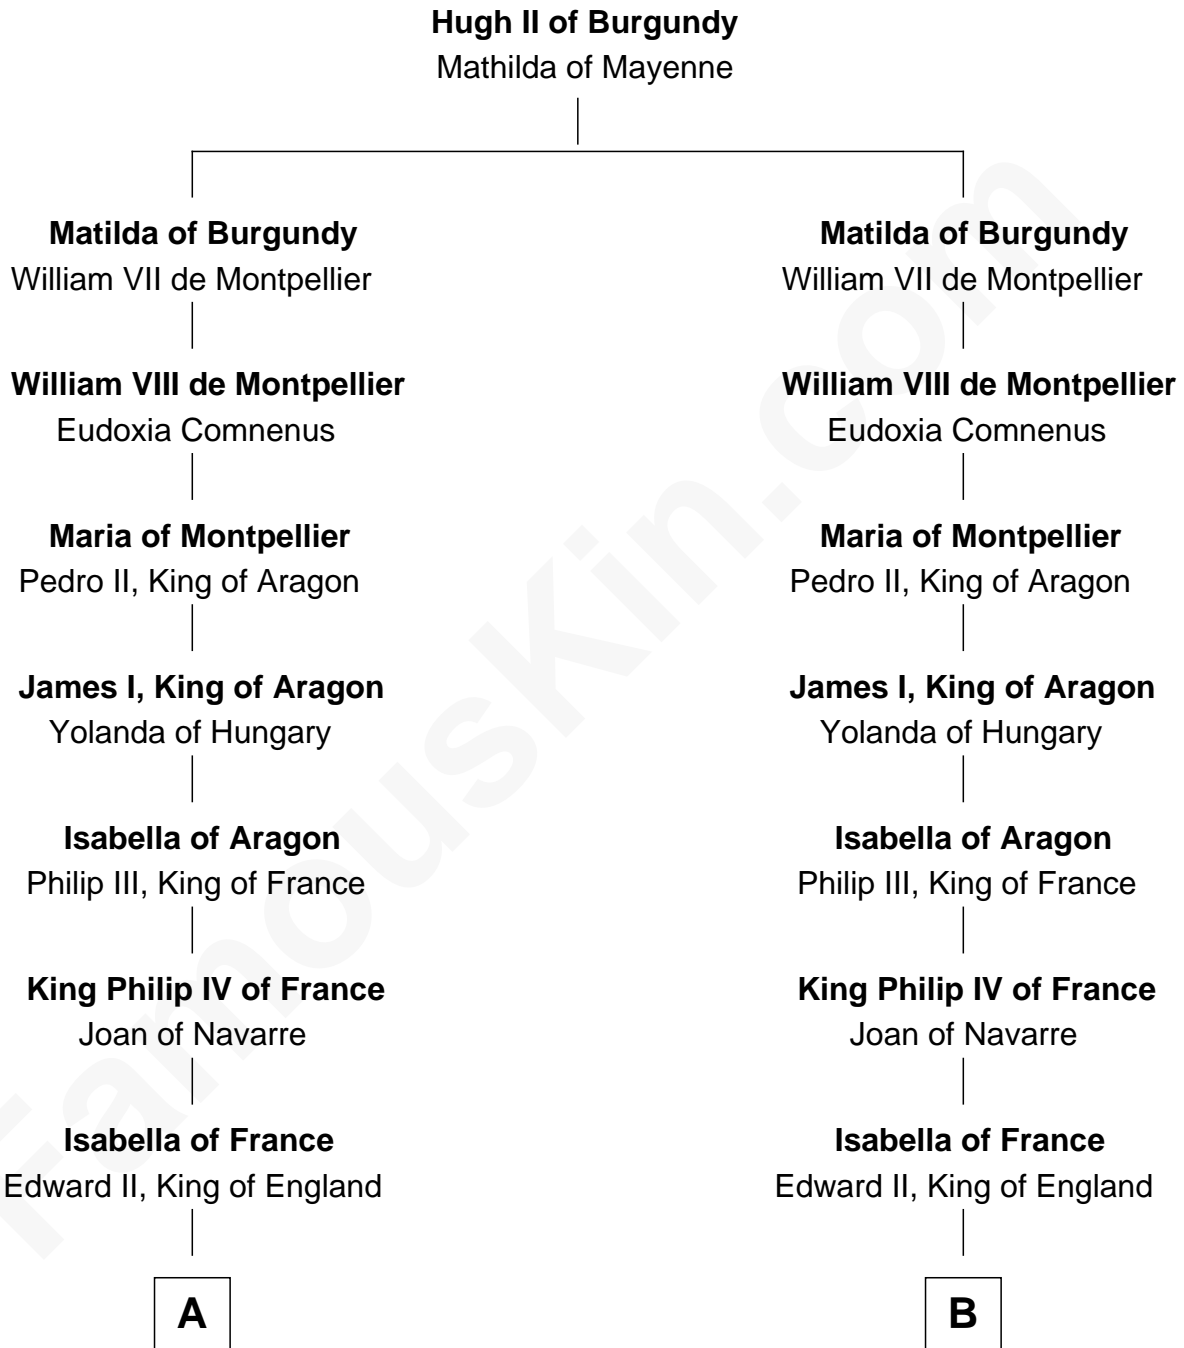

# FamousKin.com Relationship Chart of

**Thomas Nelson**

*Signer of the Declaration of Independence*

21st cousin of

**Caesar Rodney**

*Signer of the Declaration of Independence*

**C**

**Col. George Reade**

Elizabeth Martiau

**Robert Reade**

Mary Lilly

**Margaret Reade**

Thomas Nelson

**William Nelson**

Elizabeth Burwell

**Thomas Nelson**

*Signer of Declaration of Independence*

**D**

**William Rodney**

Alice Caesar

**William Rodney**

Rachel - - - - -

**Capt. William Rodney**

Sarah Jones