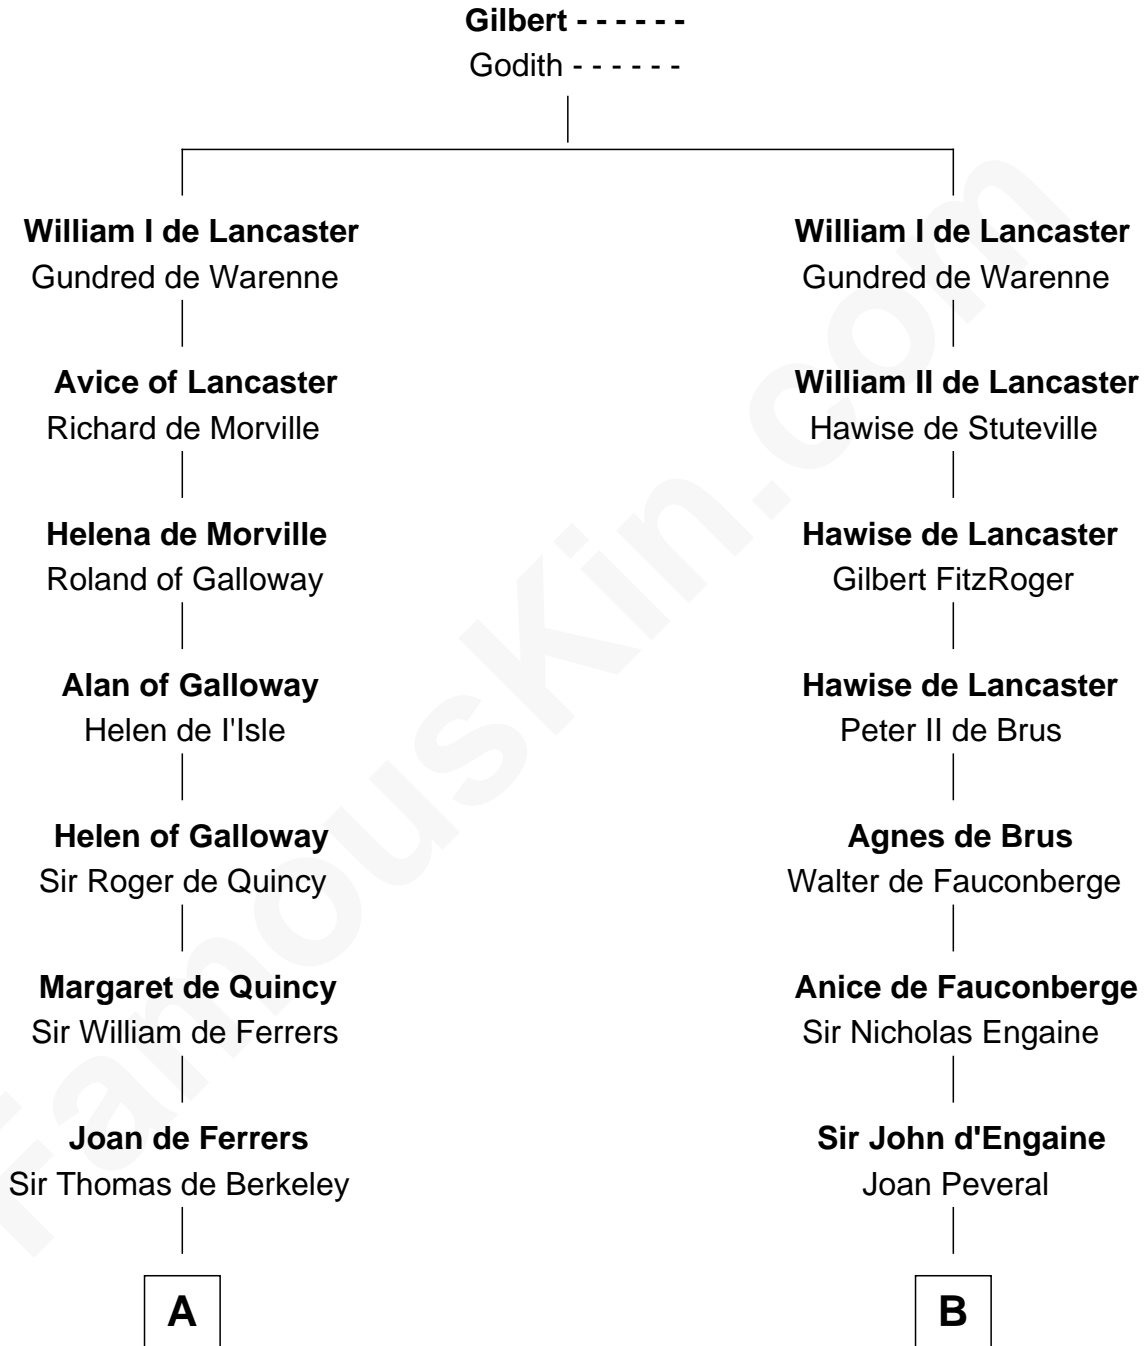

FamousKin.com

Relationship Chart of Thomas Nelson

Signer of the Declaration of Independence

19th cousin 2 times removed of

Caesar Rodney

Signer of the Declaration of Independence

C

Col. George Reade

Elizabeth Martiau

Robert Reade

Mary Lilly

Margaret Reade

Thomas Nelson

William Nelson

Elizabeth Burwell

Thomas Nelson

Signer of Declaration of Independence

D

Capt. William Rodney

Sarah Jones

Caesar Rodney

Elizabeth Crawford

Caesar Rodney

Signer of Declaration of Independence