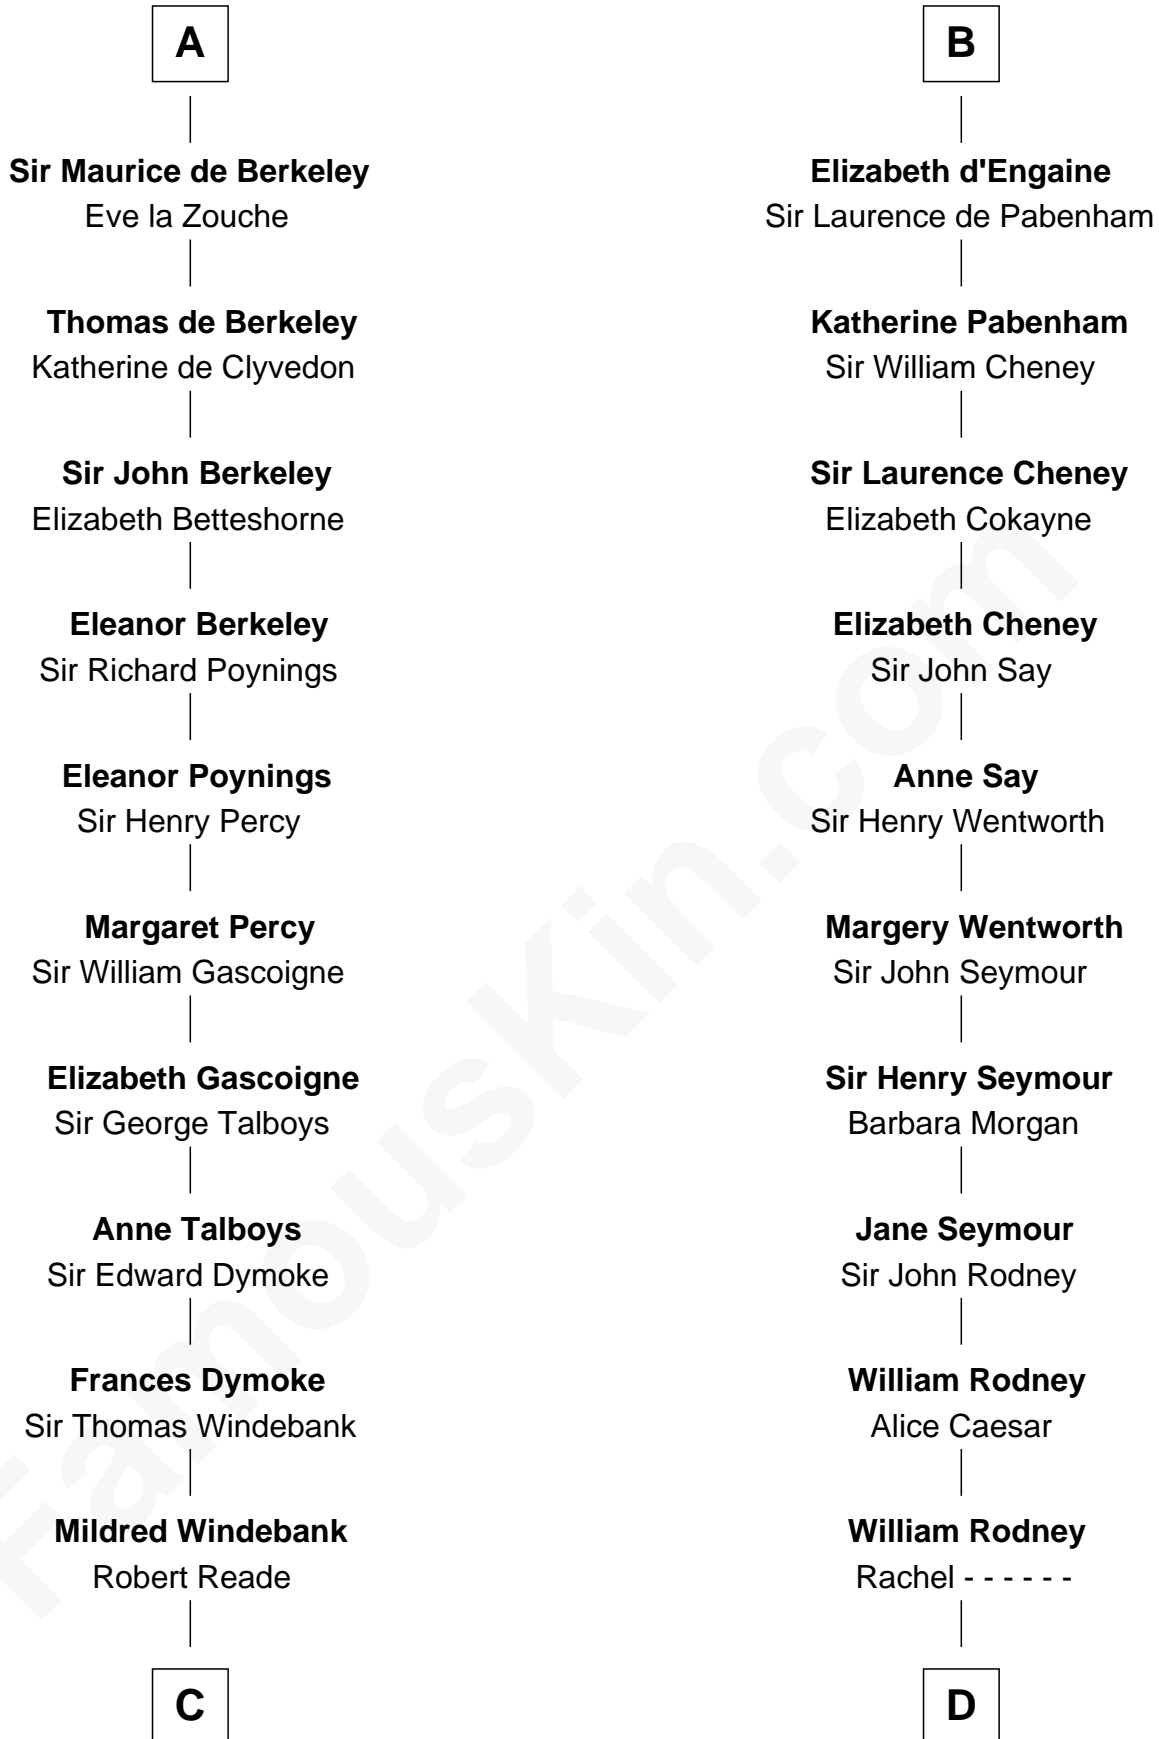

FamousKin.com

Relationship Chart of Thomas Nelson

Signer of the Declaration of Independence

19th cousin 2 times removed of

Caesar Rodney

Signer of the Declaration of Independence

C

Col. George Reade

Elizabeth Martiau

Robert Reade

Mary Lilly

Margaret Reade

Thomas Nelson

William Nelson

Elizabeth Burwell

Thomas Nelson