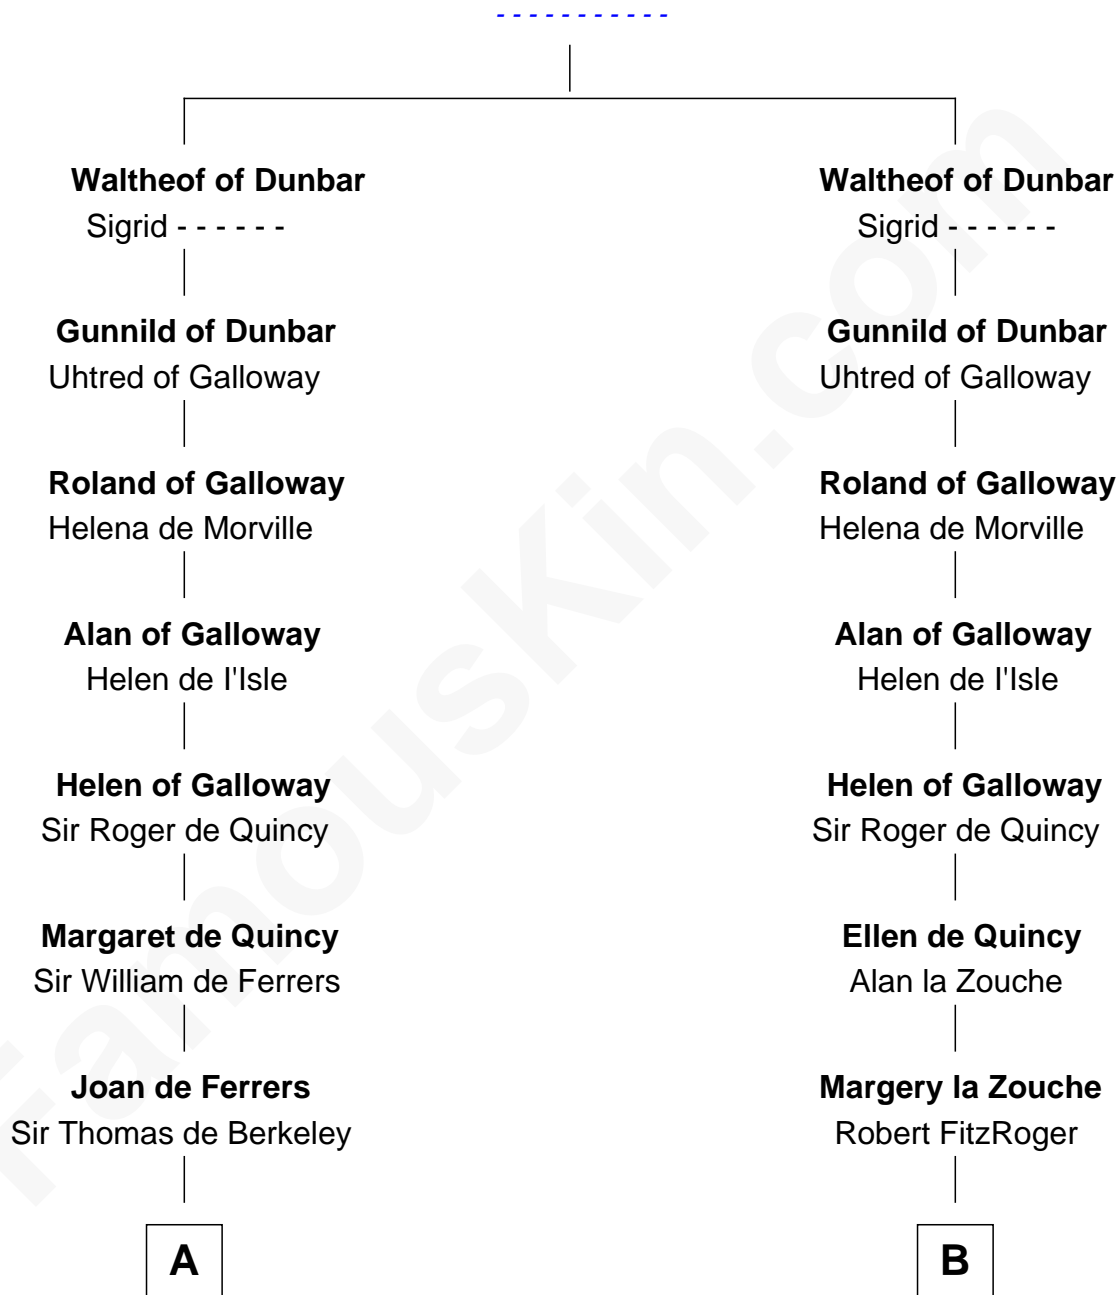

FamousKin.com Relationship Chart of

Thomas Nelson

Signer of the Declaration of Independence

21st cousin of

Caesar Rodney

Signer of the Declaration of Independence

Gospatric I of Northumbria

C

Col. George Reade

Elizabeth Martiau

Robert Reade

Mary Lilly

Margaret Reade

Thomas Nelson

William Nelson

Elizabeth Burwell

Thomas Nelson

Signer of Declaration of Independence

D

William Rodney

Alice Caesar

William Rodney

Rachel - - - - -

Capt. William Rodney