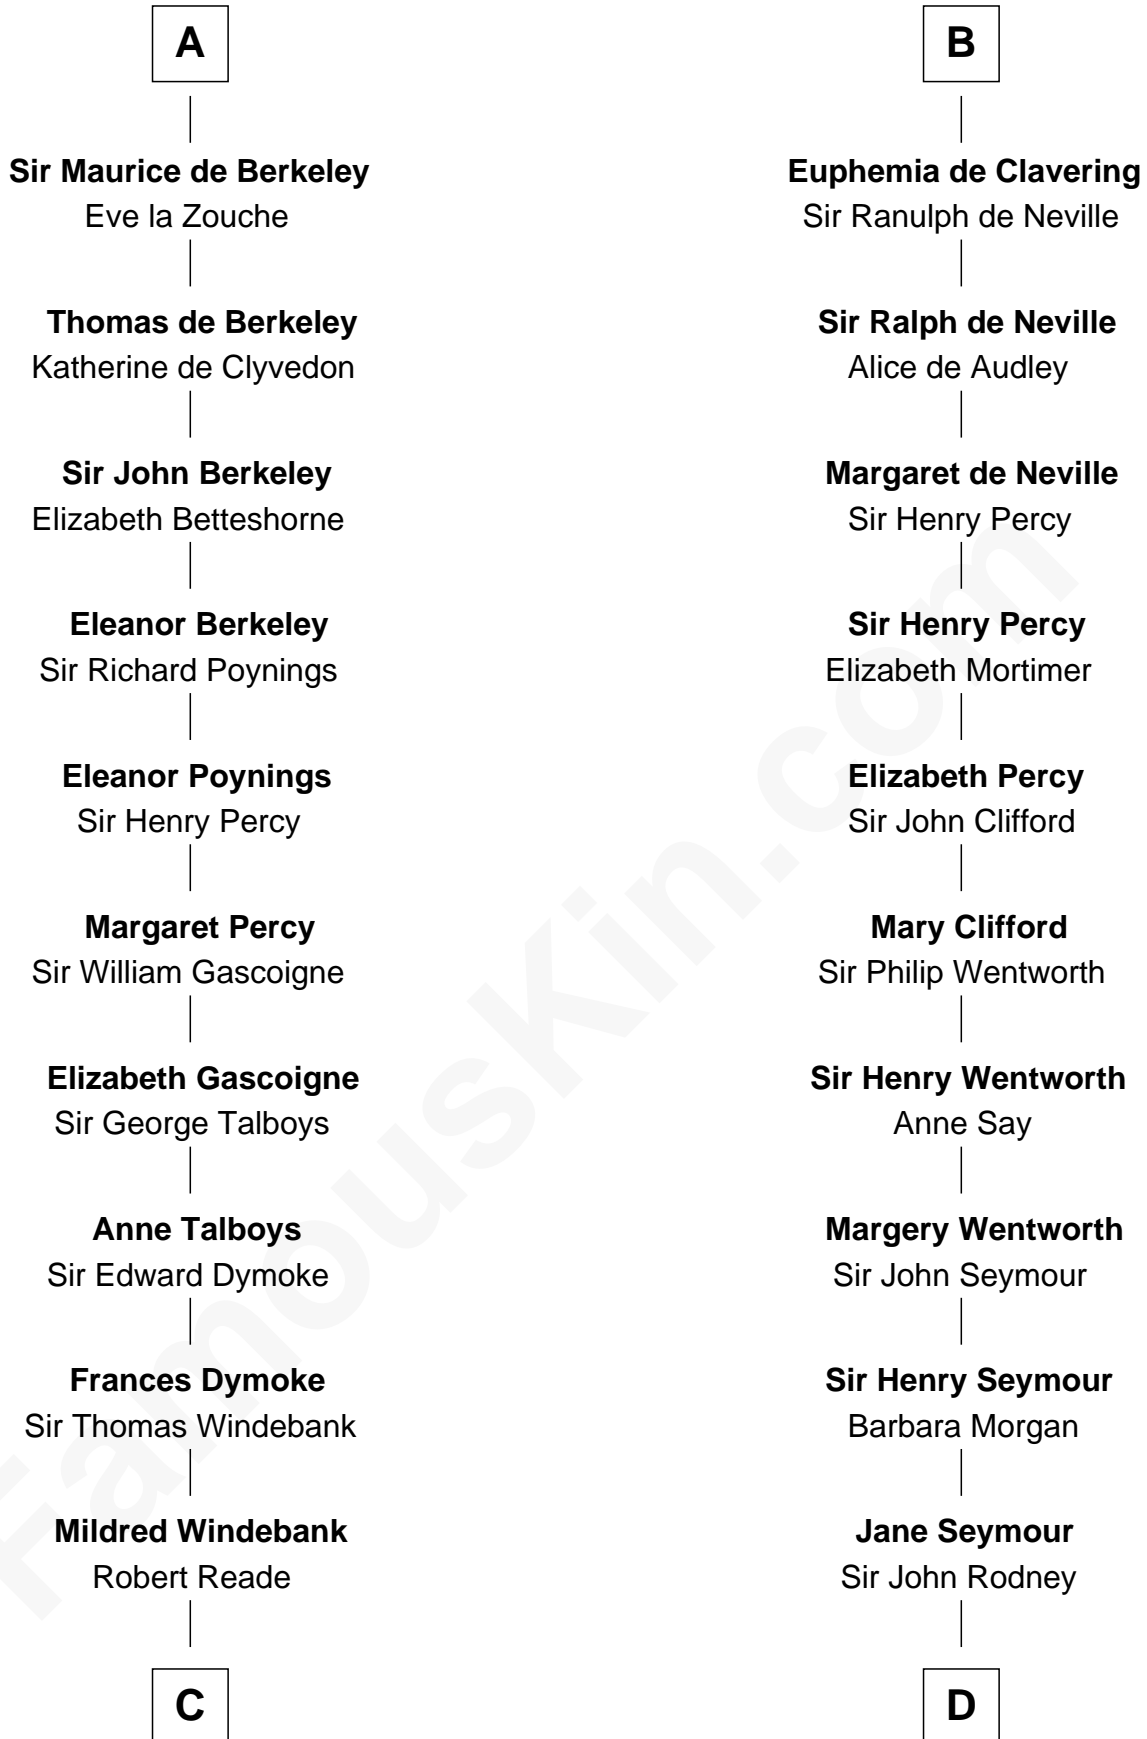

FamousKin.com Relationship Chart of

Thomas Nelson

Signer of the Declaration of Independence

21st cousin of

Caesar Rodney

Signer of the Declaration of Independence

Gospatric I of Northumbria

C

Col. George Reade

Elizabeth Martiau

Robert Reade

Mary Lilly

Margaret Reade

Thomas Nelson

William Nelson

Elizabeth Burwell

Thomas Nelson

Signer of Declaration of Independence

D

William Rodney

Alice Caesar

William Rodney

Rachel - - - - -

Capt. William Rodney