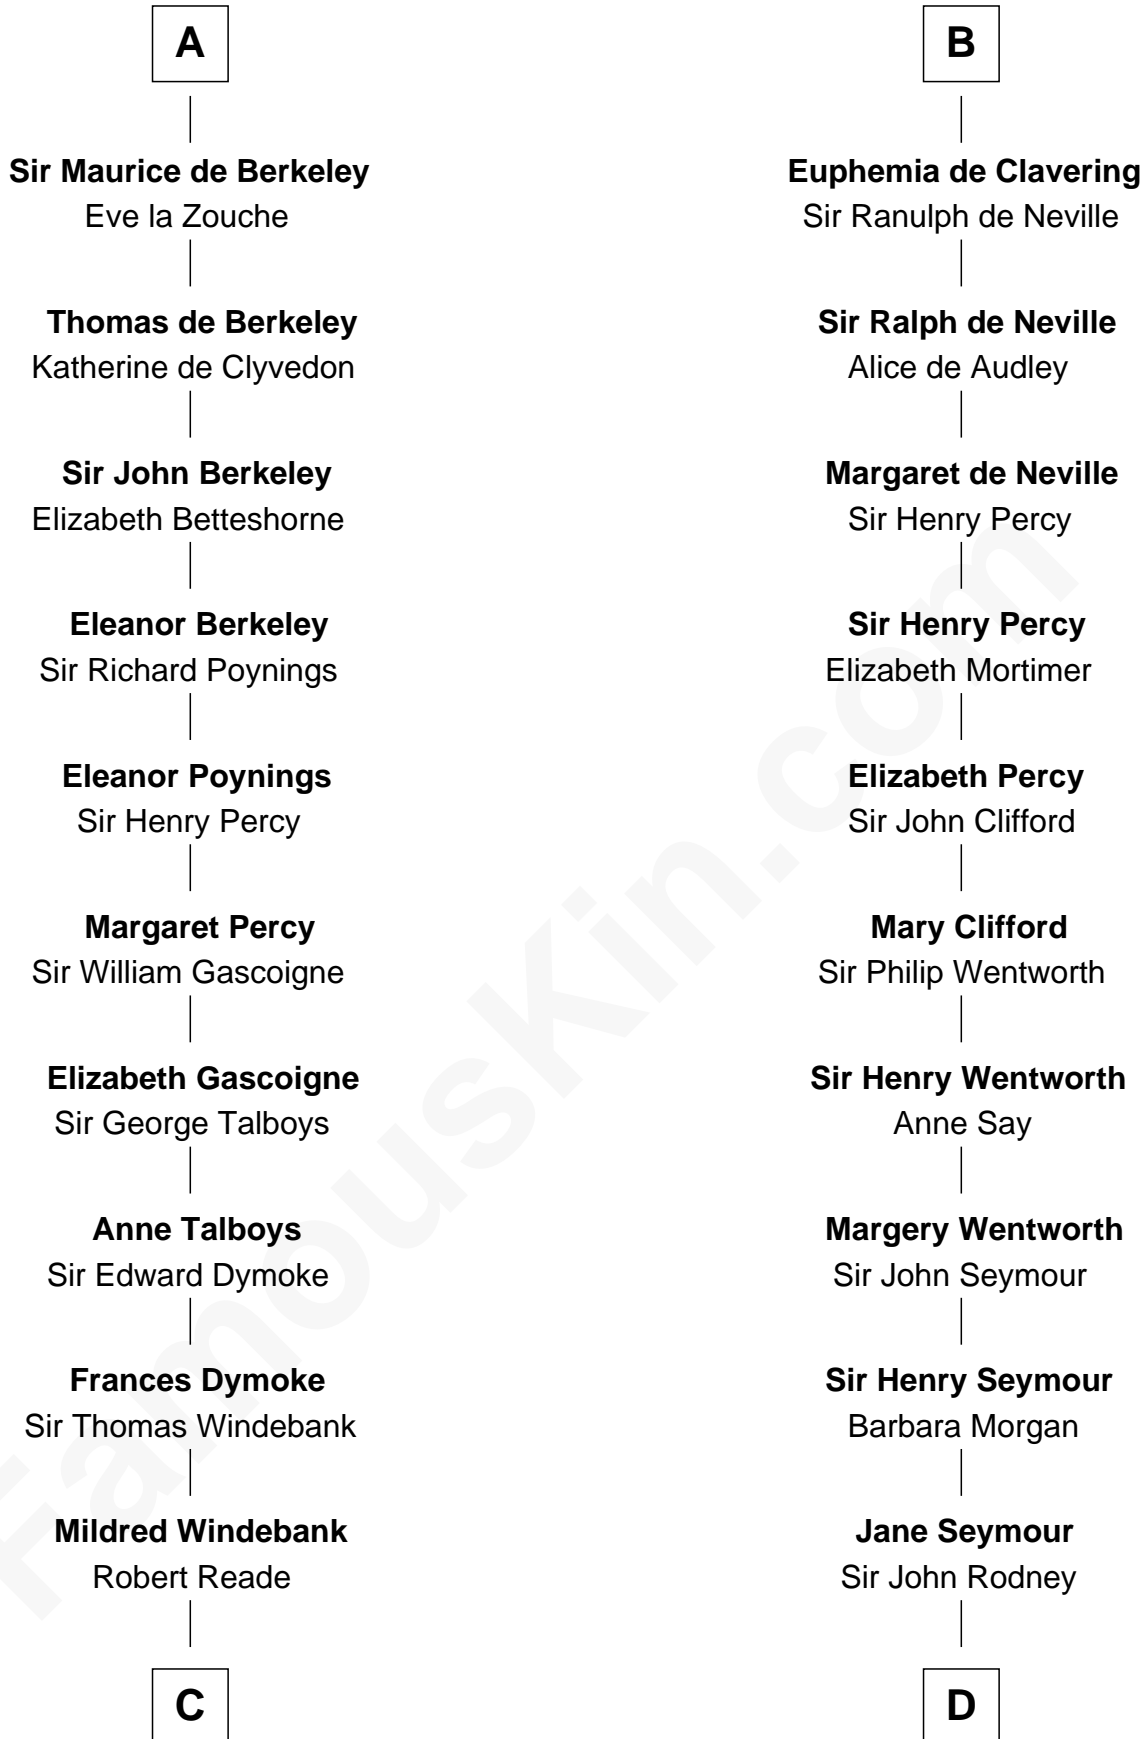

FamousKin.com Relationship Chart of

Thomas Nelson

Signer of the Declaration of Independence

21st cousin of

Caesar Rodney

Signer of the Declaration of Independence

Hugh de Grantmesnil

C

Col. George Reade

Elizabeth Martiau

Robert Reade

Mary Lilly

Margaret Reade

Thomas Nelson

William Nelson

Elizabeth Burwell

Thomas Nelson

Signer of Declaration of Independence

D

William Rodney

Alice Caesar

William Rodney

Rachel - - - - -

Capt. William Rodney