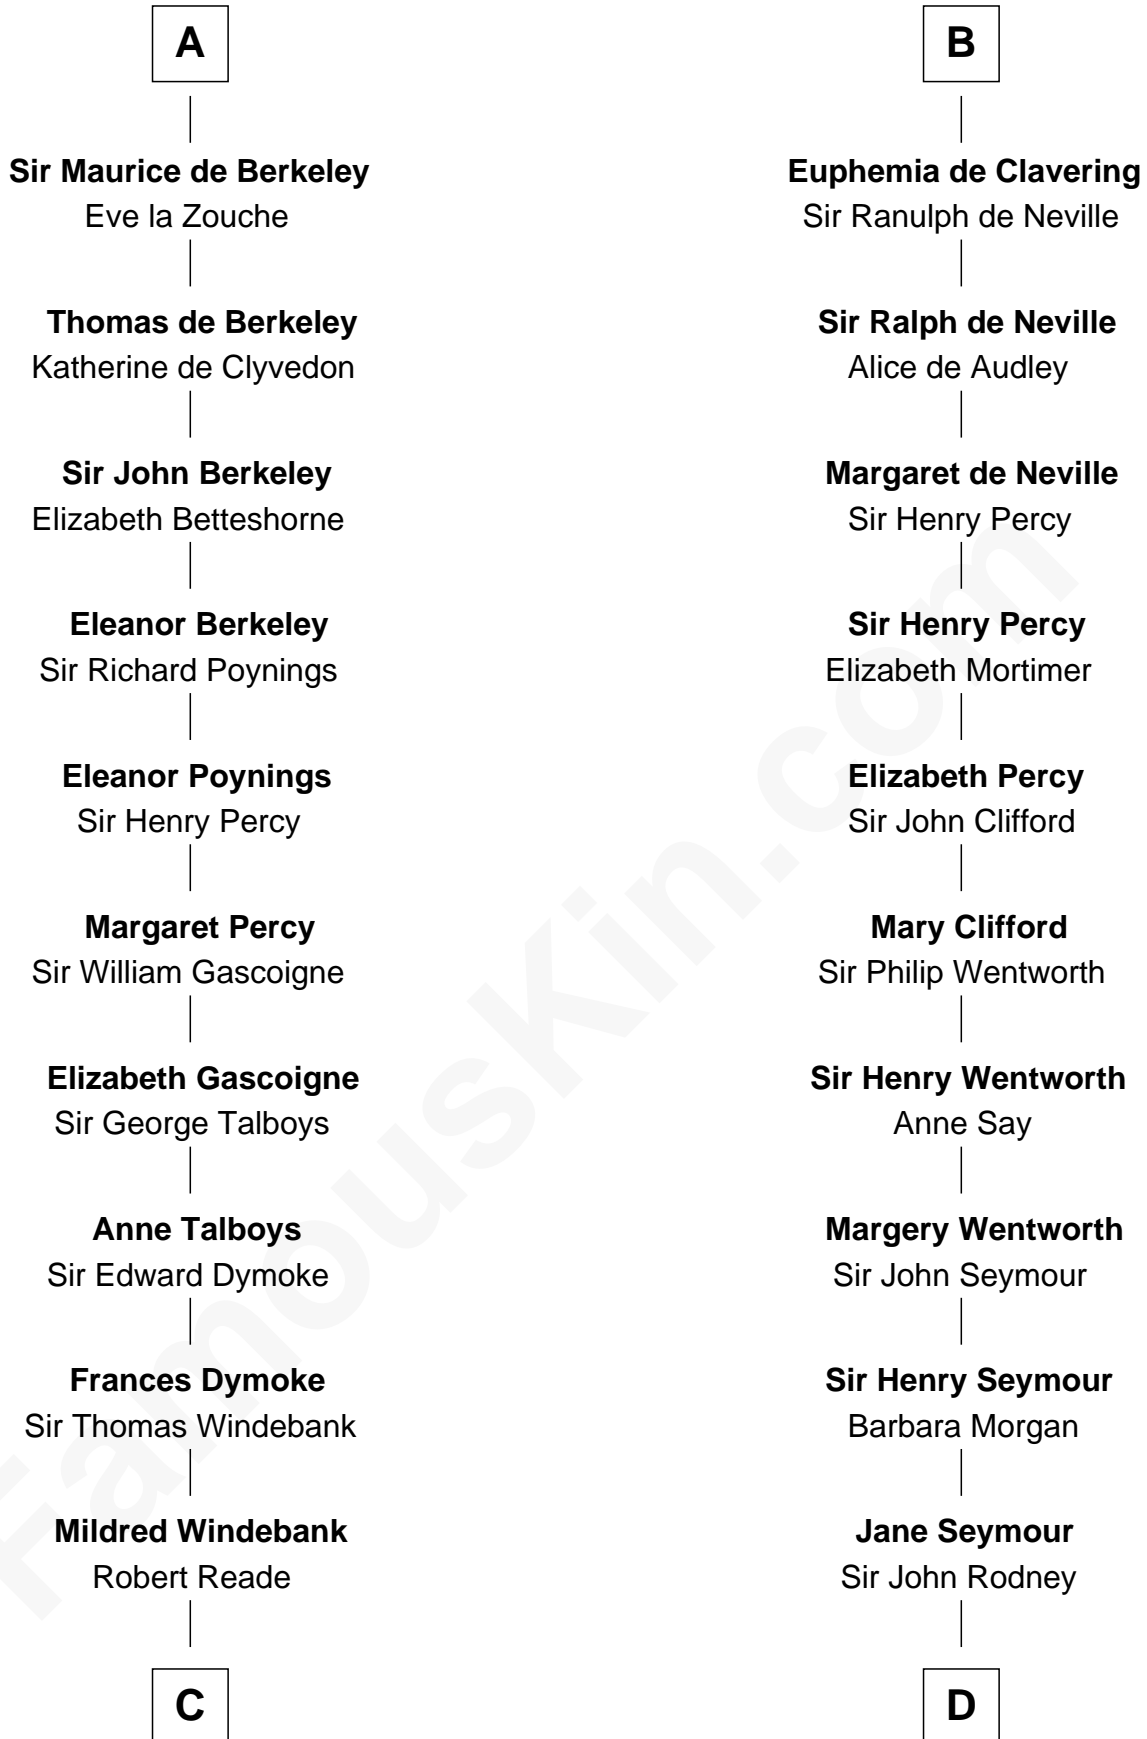

FamousKin.com Relationship Chart of

Thomas Nelson

Signer of the Declaration of Independence

21st cousin of

Caesar Rodney

Signer of the Declaration of Independence

C

Col. George Reade

Elizabeth Martiau

Robert Reade

Mary Lilly

Margaret Reade

Thomas Nelson

William Nelson

Elizabeth Burwell

Thomas Nelson

Signer of Declaration of Independence

D

William Rodney

Alice Caesar

William Rodney

Rachel - - - - -

Capt. William Rodney

Sarah Jones