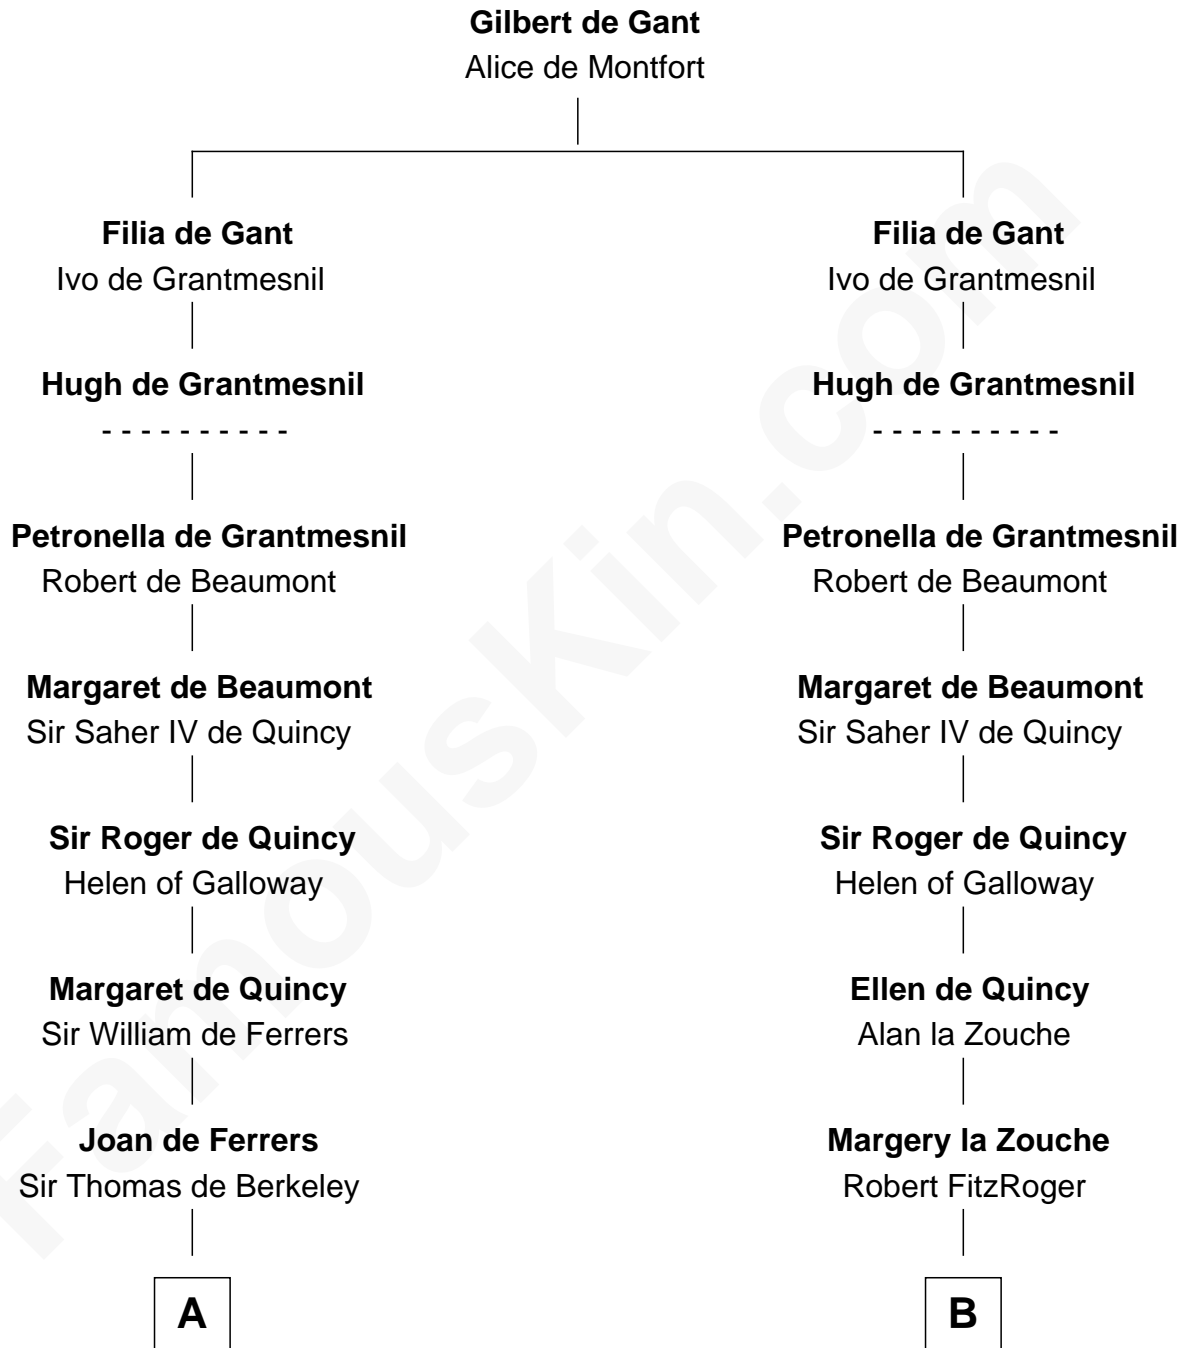

FamousKin.com Relationship Chart of

Thomas Nelson

Signer of the Declaration of Independence

21st cousin of

Caesar Rodney

Signer of the Declaration of Independence

C

Col. George Reade

Elizabeth Martiau

Robert Reade

Mary Lilly

Margaret Reade

Thomas Nelson

William Nelson

Elizabeth Burwell

Thomas Nelson

Signer of Declaration of Independence

D

William Rodney

Alice Caesar

William Rodney

Rachel - - - - -

Capt. William Rodney

Sarah Jones