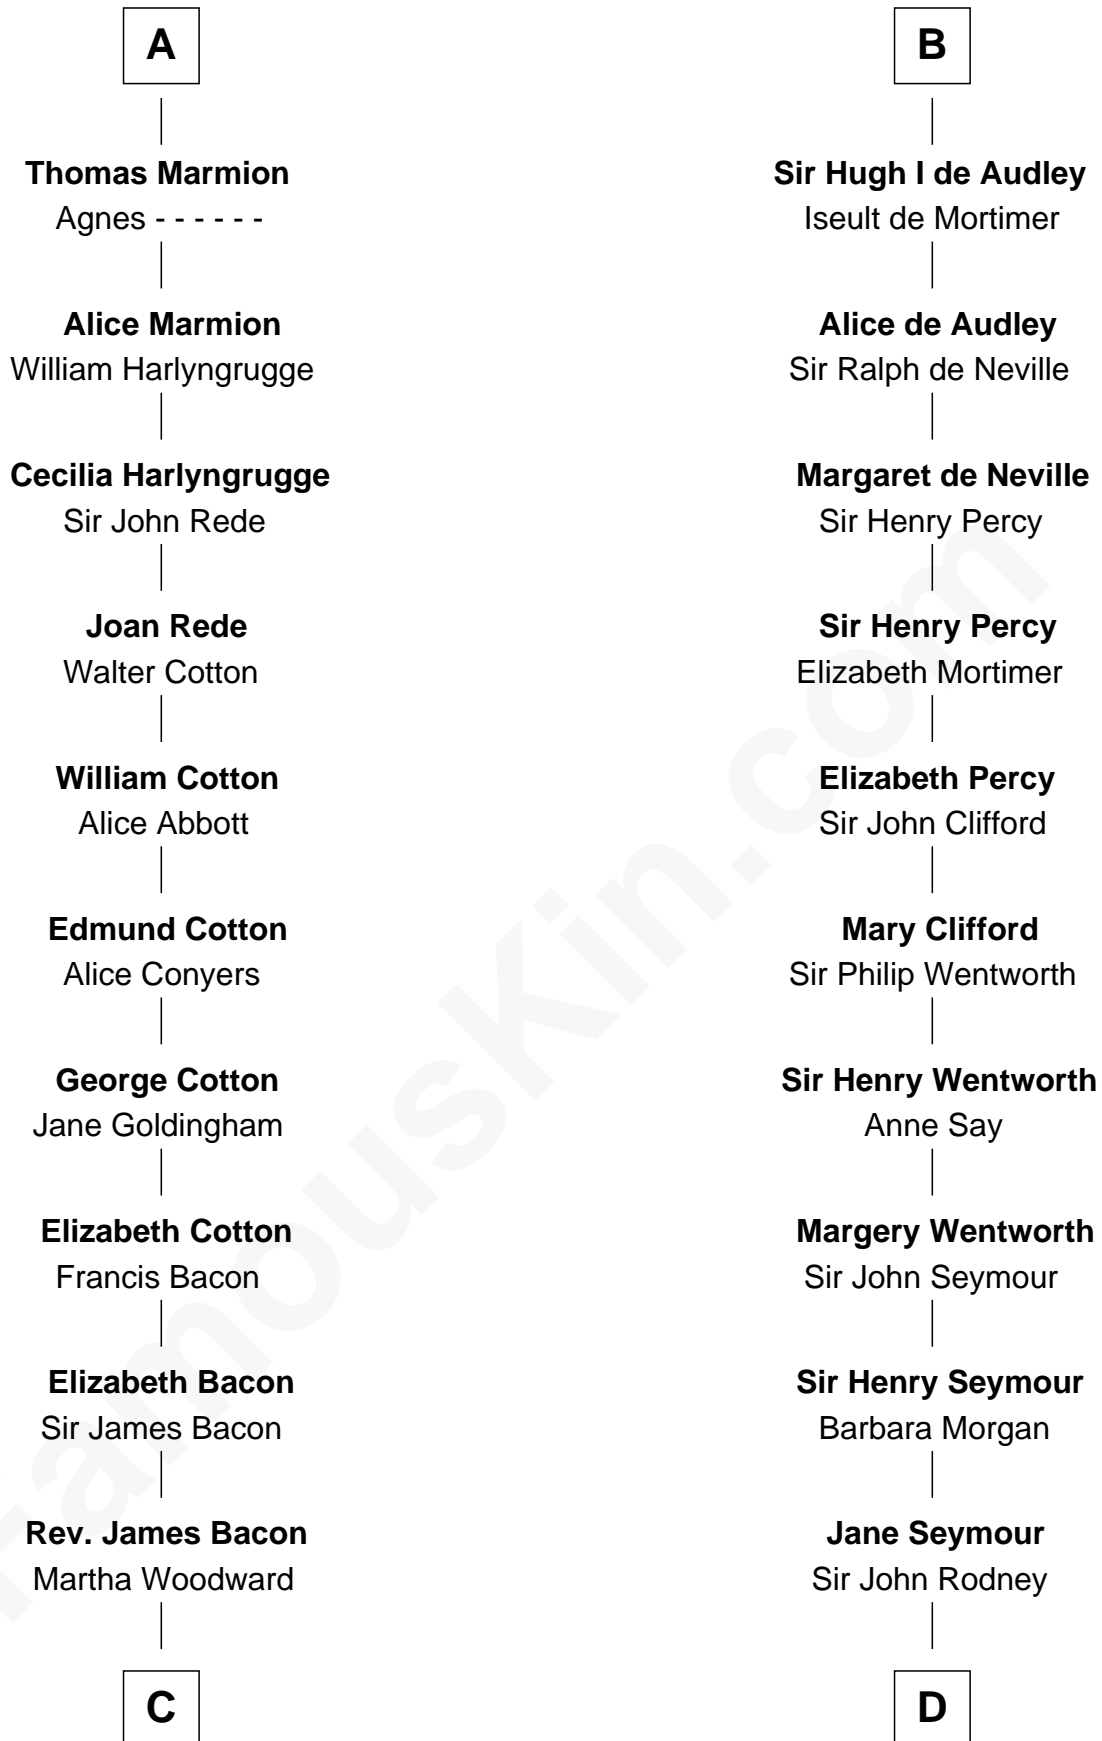

FamousKin.com

Relationship Chart of

Thomas Nelson

Signer of the Declaration of Independence

21st cousin of

Caesar Rodney

Signer of the Declaration of Independence

Roger, Count of Chateau-Porcien

C

Martha Bacon

Anthony Smith

Abigail Smith

Lewis Burwell

Nathaniel Burwell

Elizabeth Carter

Elizabeth Burwell