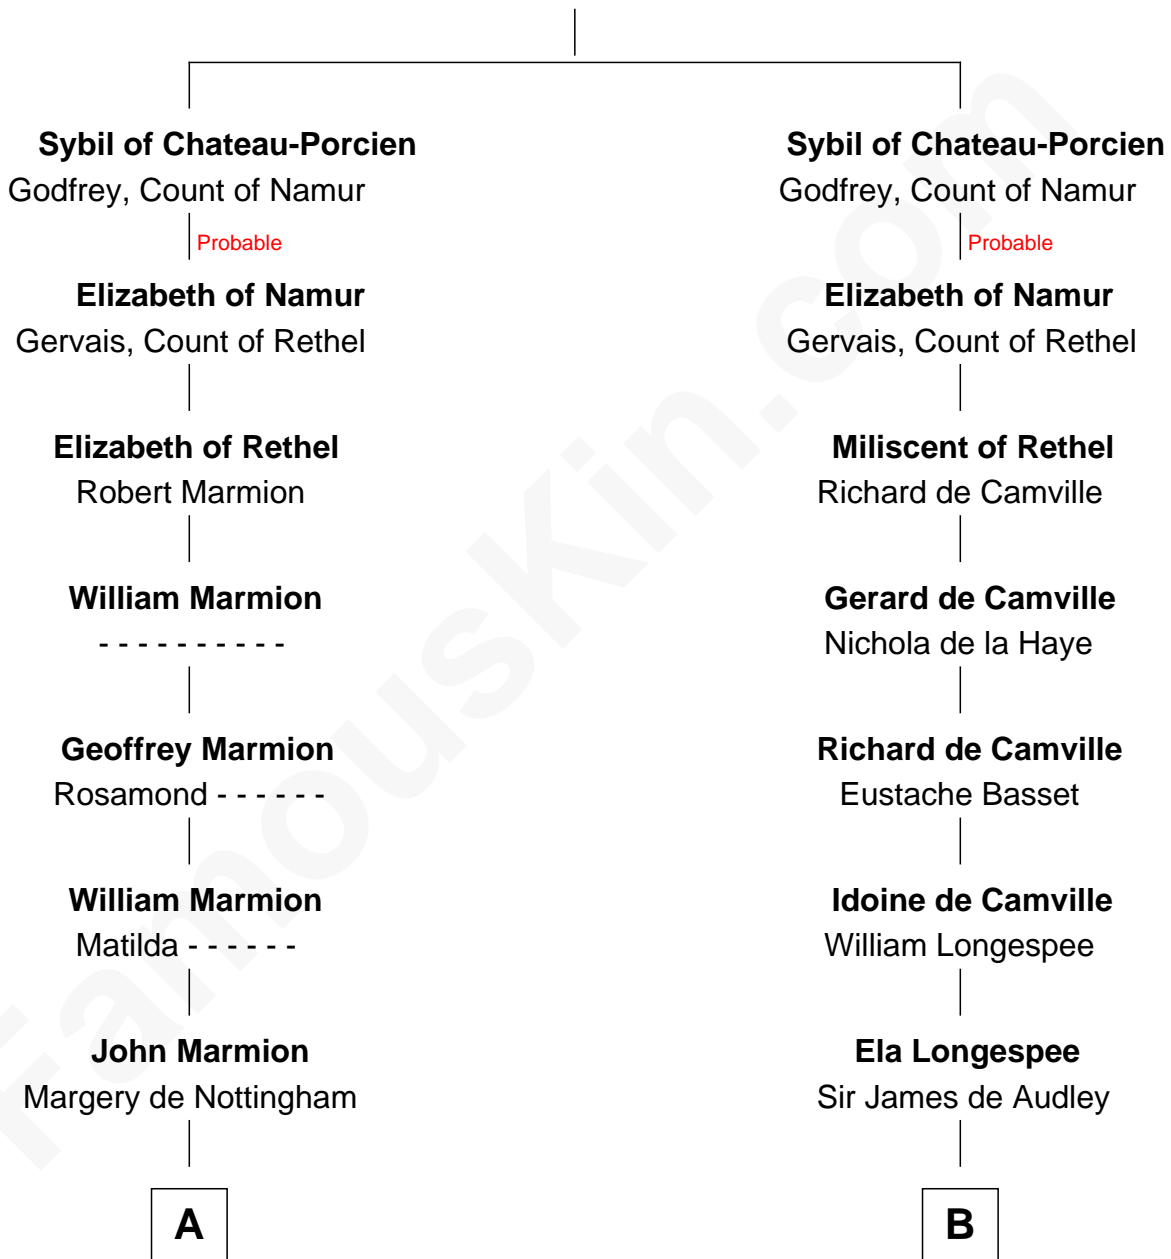

FamousKin.com

Relationship Chart of

Thomas Nelson

Signer of the Declaration of Independence

21st cousin of

Caesar Rodney

Signer of the Declaration of Independence

Roger, Count of Chateau-Porcien

C

Martha Bacon

Anthony Smith

Abigail Smith

Lewis Burwell

Nathaniel Burwell

Elizabeth Carter

Elizabeth Burwell

William Nelson

Thomas Nelson

Signer of Declaration of Independence

D

William Rodney

Alice Caesar

William Rodney

Rachel - - - - -