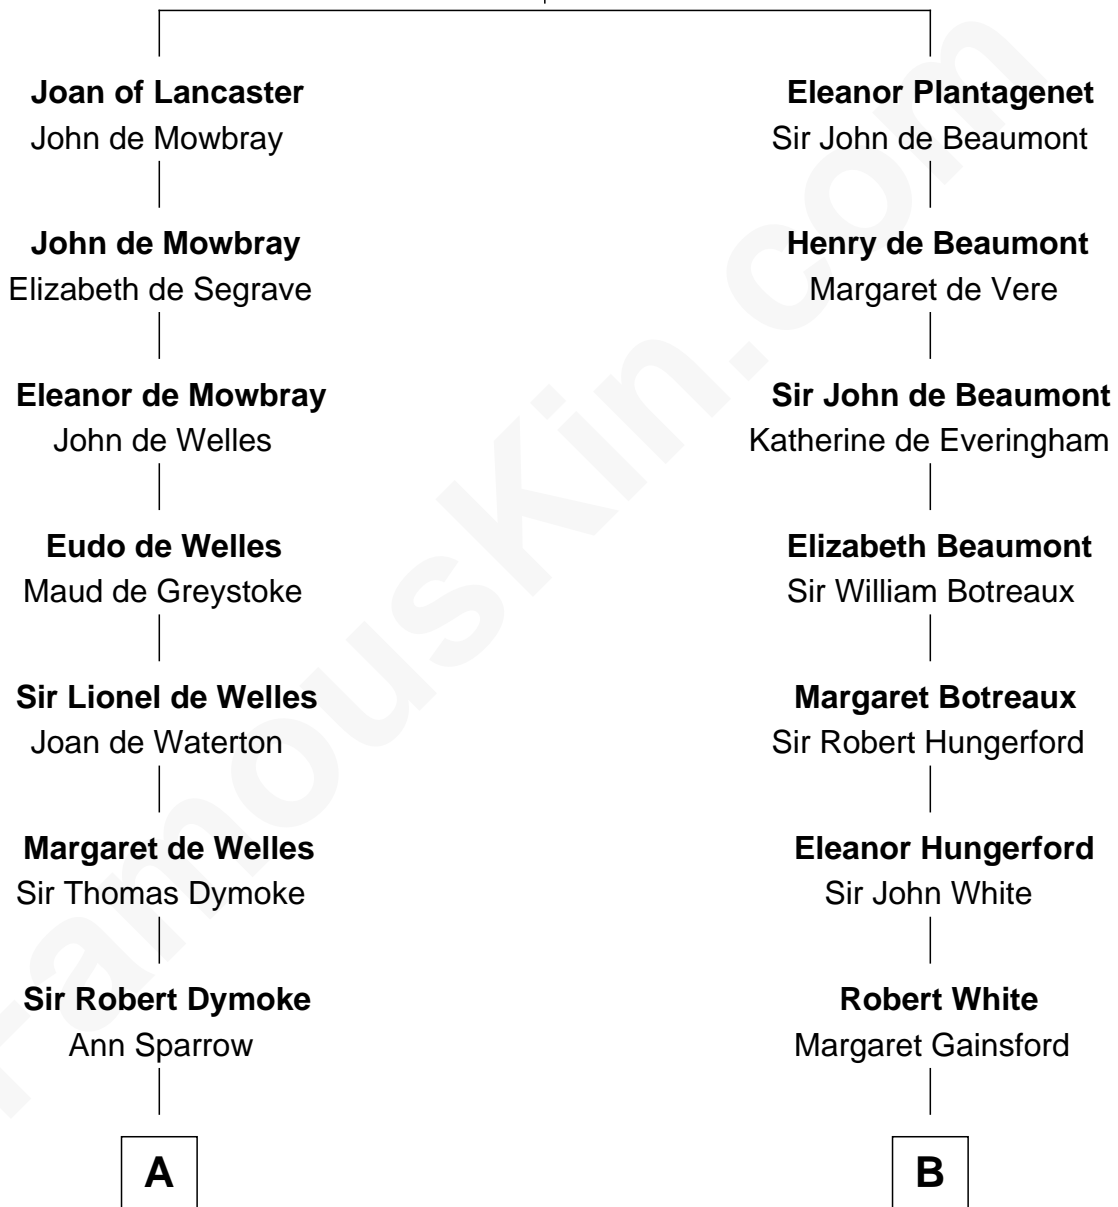

## Relationship Chart of

### Thomas Nelson

*Signer of the Declaration of Independence*

14th cousin 4 times removed of

### Sir Charles Tupper

*6th Prime Minister of Canada*

**Henry Plantagenet**  
Maud de Chaworth

**C**

Rev. Charles Tupper

Miriam Lockhart

Sir Charles Tupper

*6th Prime Minister of Canada*