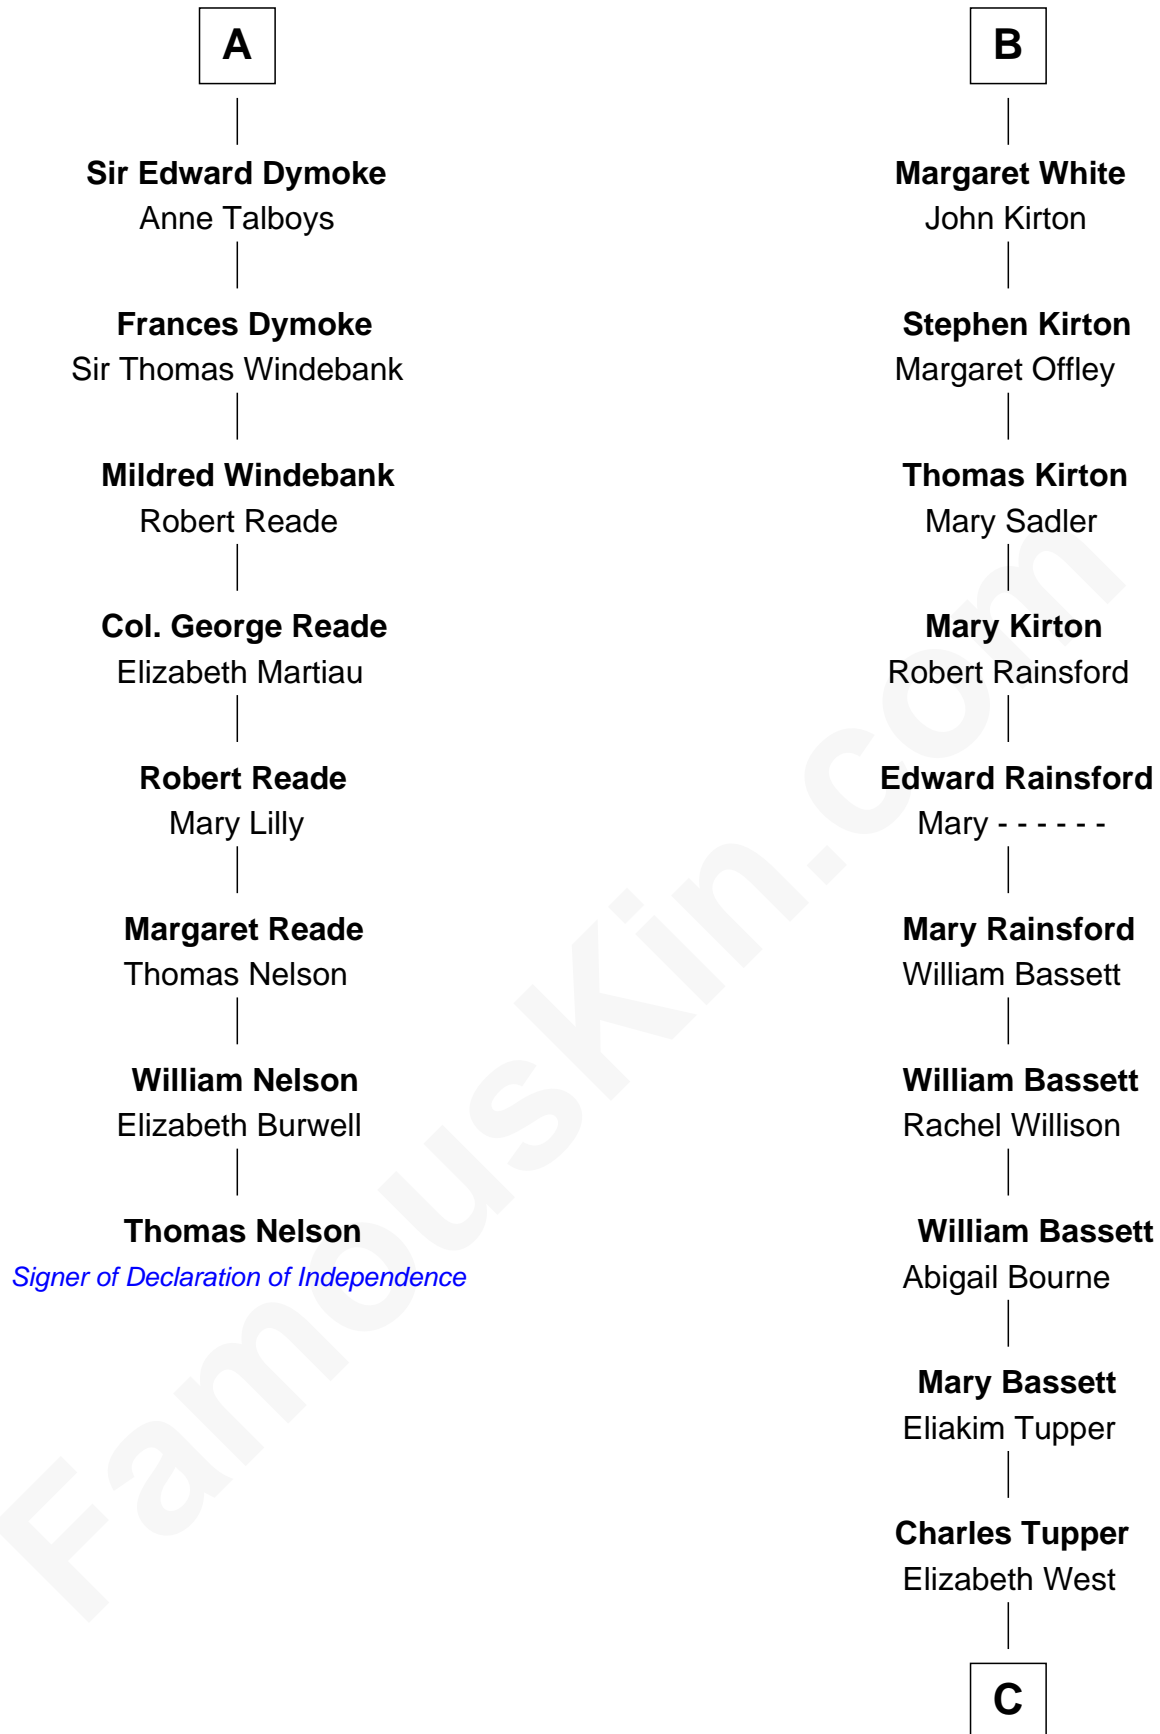

## Relationship Chart of

### Thomas Nelson

*Signer of the Declaration of Independence*

14th cousin 4 times removed of

### Sir Charles Tupper

*6th Prime Minister of Canada*

**Henry Plantagenet**  
Maud de Chaworth

**C**

Rev. Charles Tupper

Miriam Lockhart

Sir Charles Tupper

*6th Prime Minister of Canada*