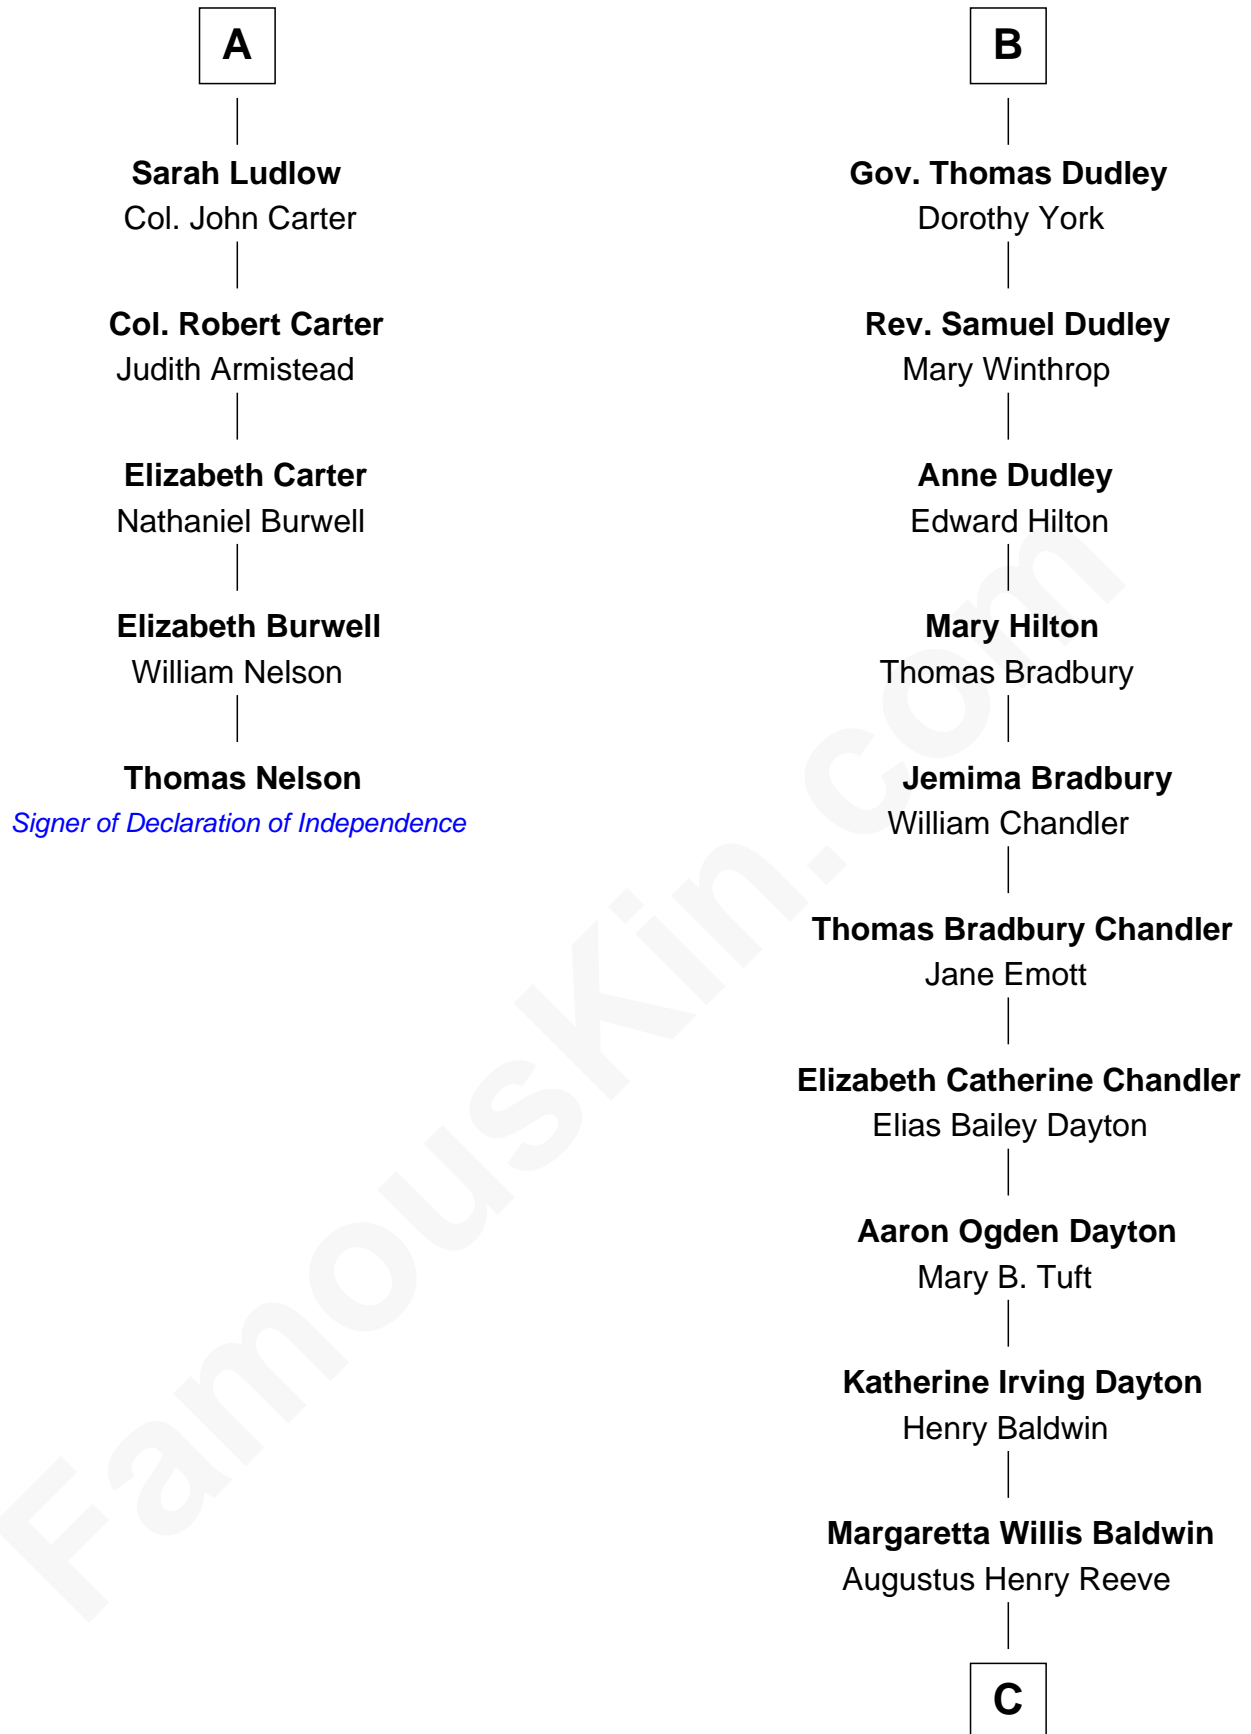

FamousKin.com

Relationship Chart of

Thomas Nelson

Signer of the Declaration of Independence

11th cousin 8 times removed of

Christopher Reeve
Movie Actor

Sir Walter Blount
Sancha de Ayala

C