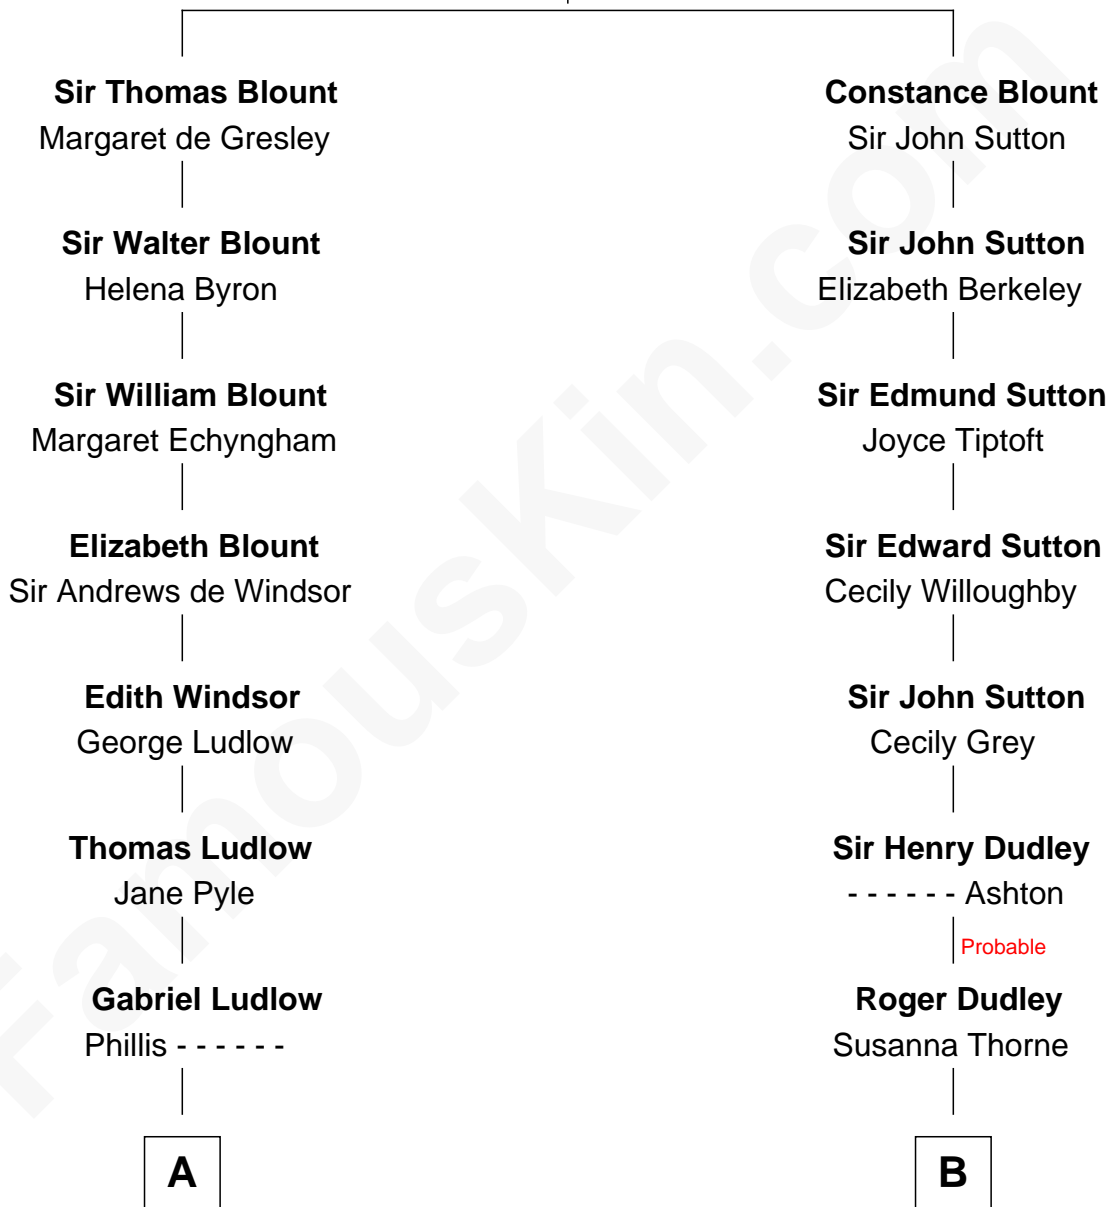

FamousKin.com

Relationship Chart of

Thomas Nelson

Signer of the Declaration of Independence

11th cousin 8 times removed of

Christopher Reeve
Movie Actor

Sir Walter Blount
Sancha de Ayala

C