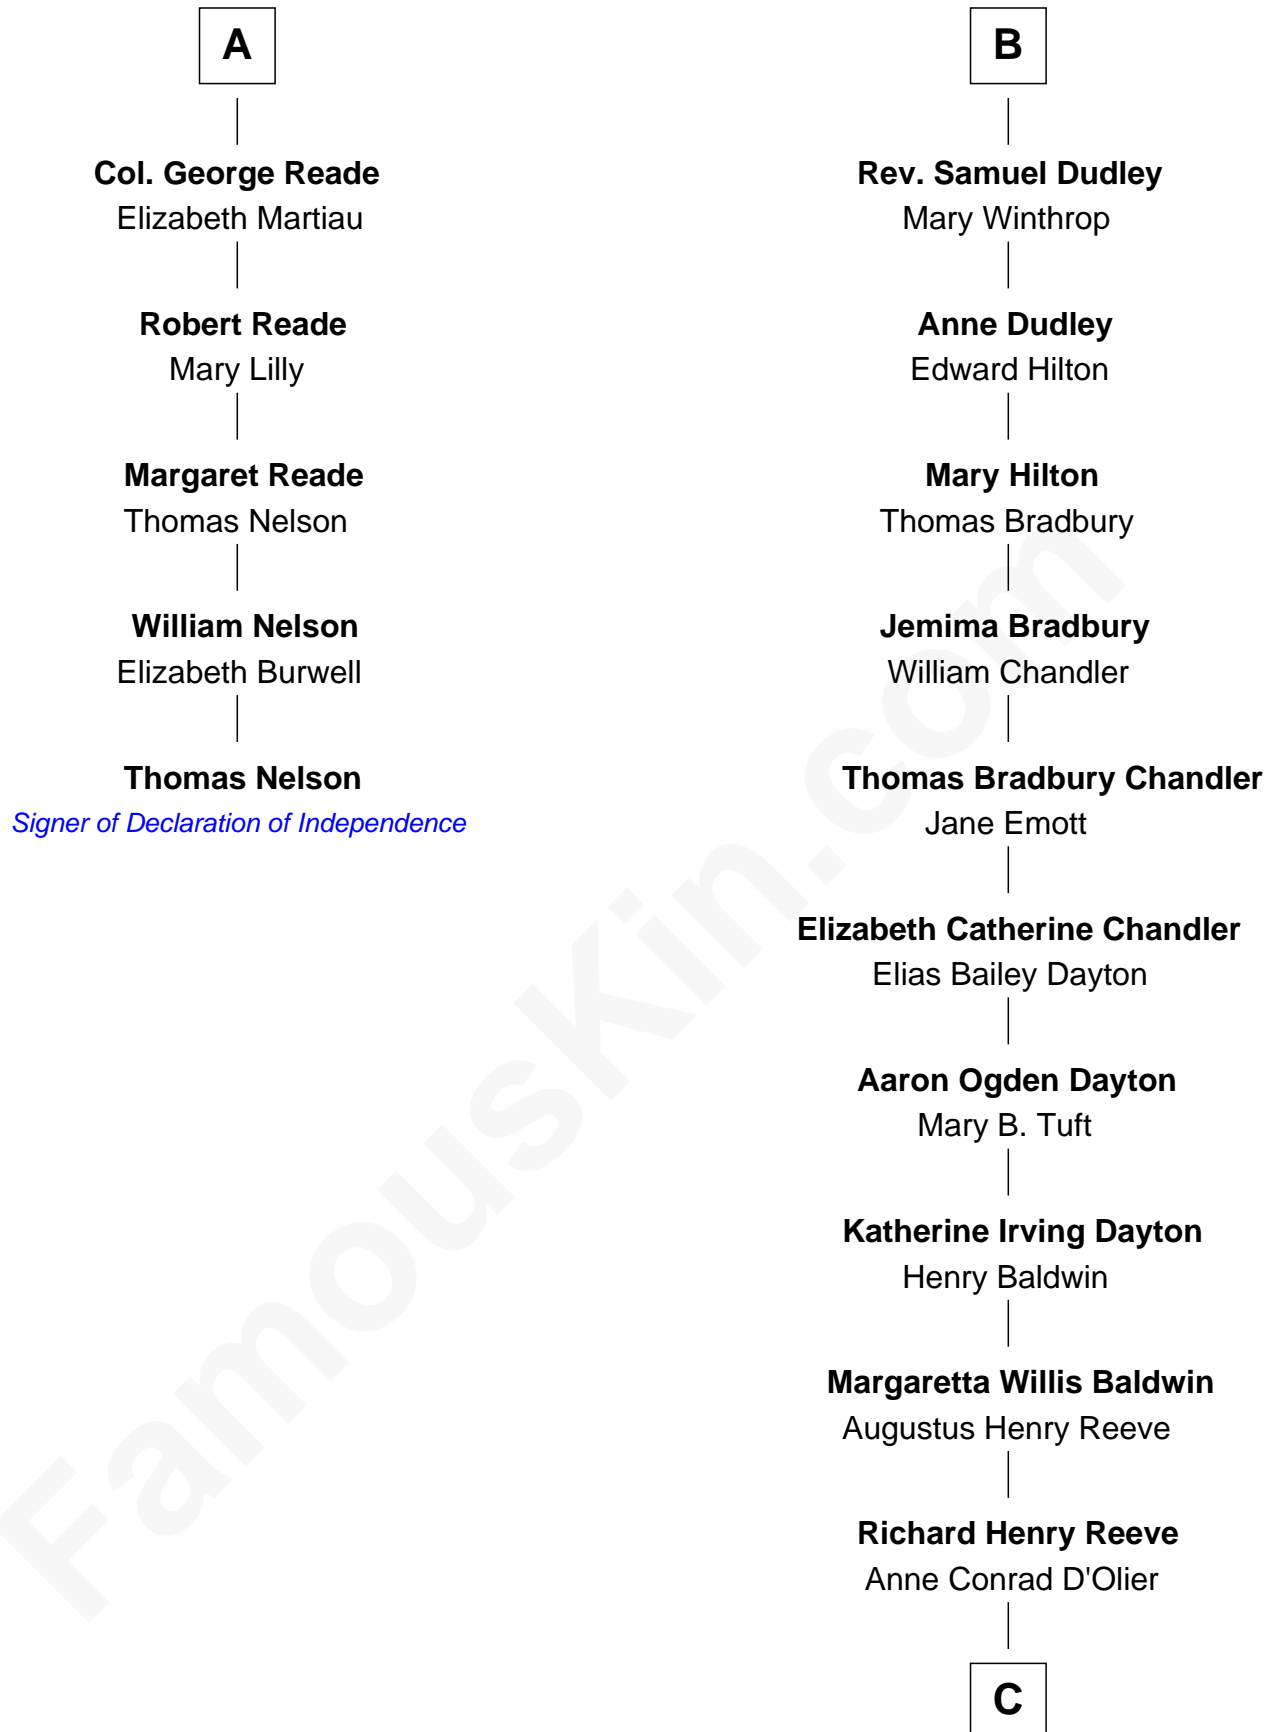

FamousKin.com

Relationship Chart of

Thomas Nelson

Signer of the Declaration of Independence

11th cousin 7 times removed of

Christopher Reeve
Movie Actor

C

Franklin D'Olier Reeve