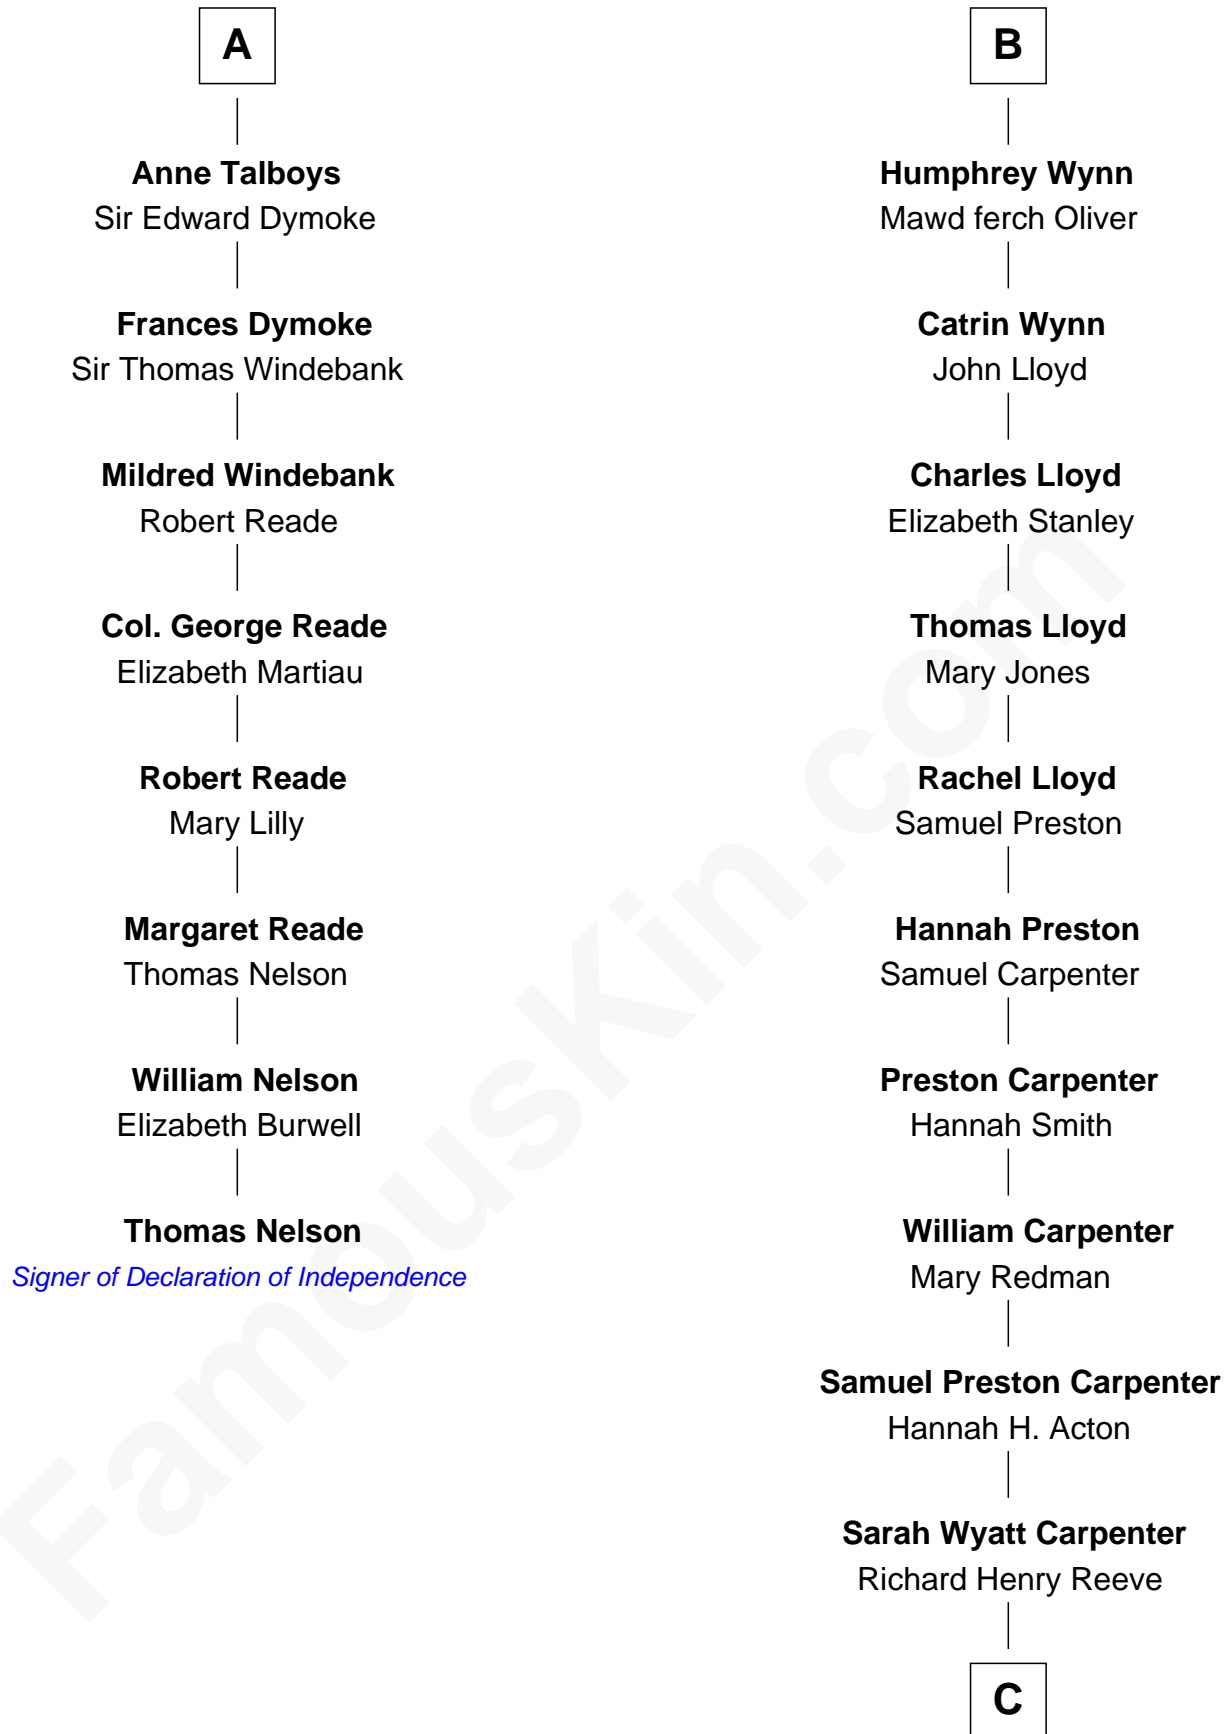

FamousKin.com

Relationship Chart of

Thomas Nelson

Signer of the Declaration of Independence

14th cousin 6 times removed of

Christopher Reeve
Movie Actor

C

Augustus Henry Reeve
Margaretta Willis Baldwin