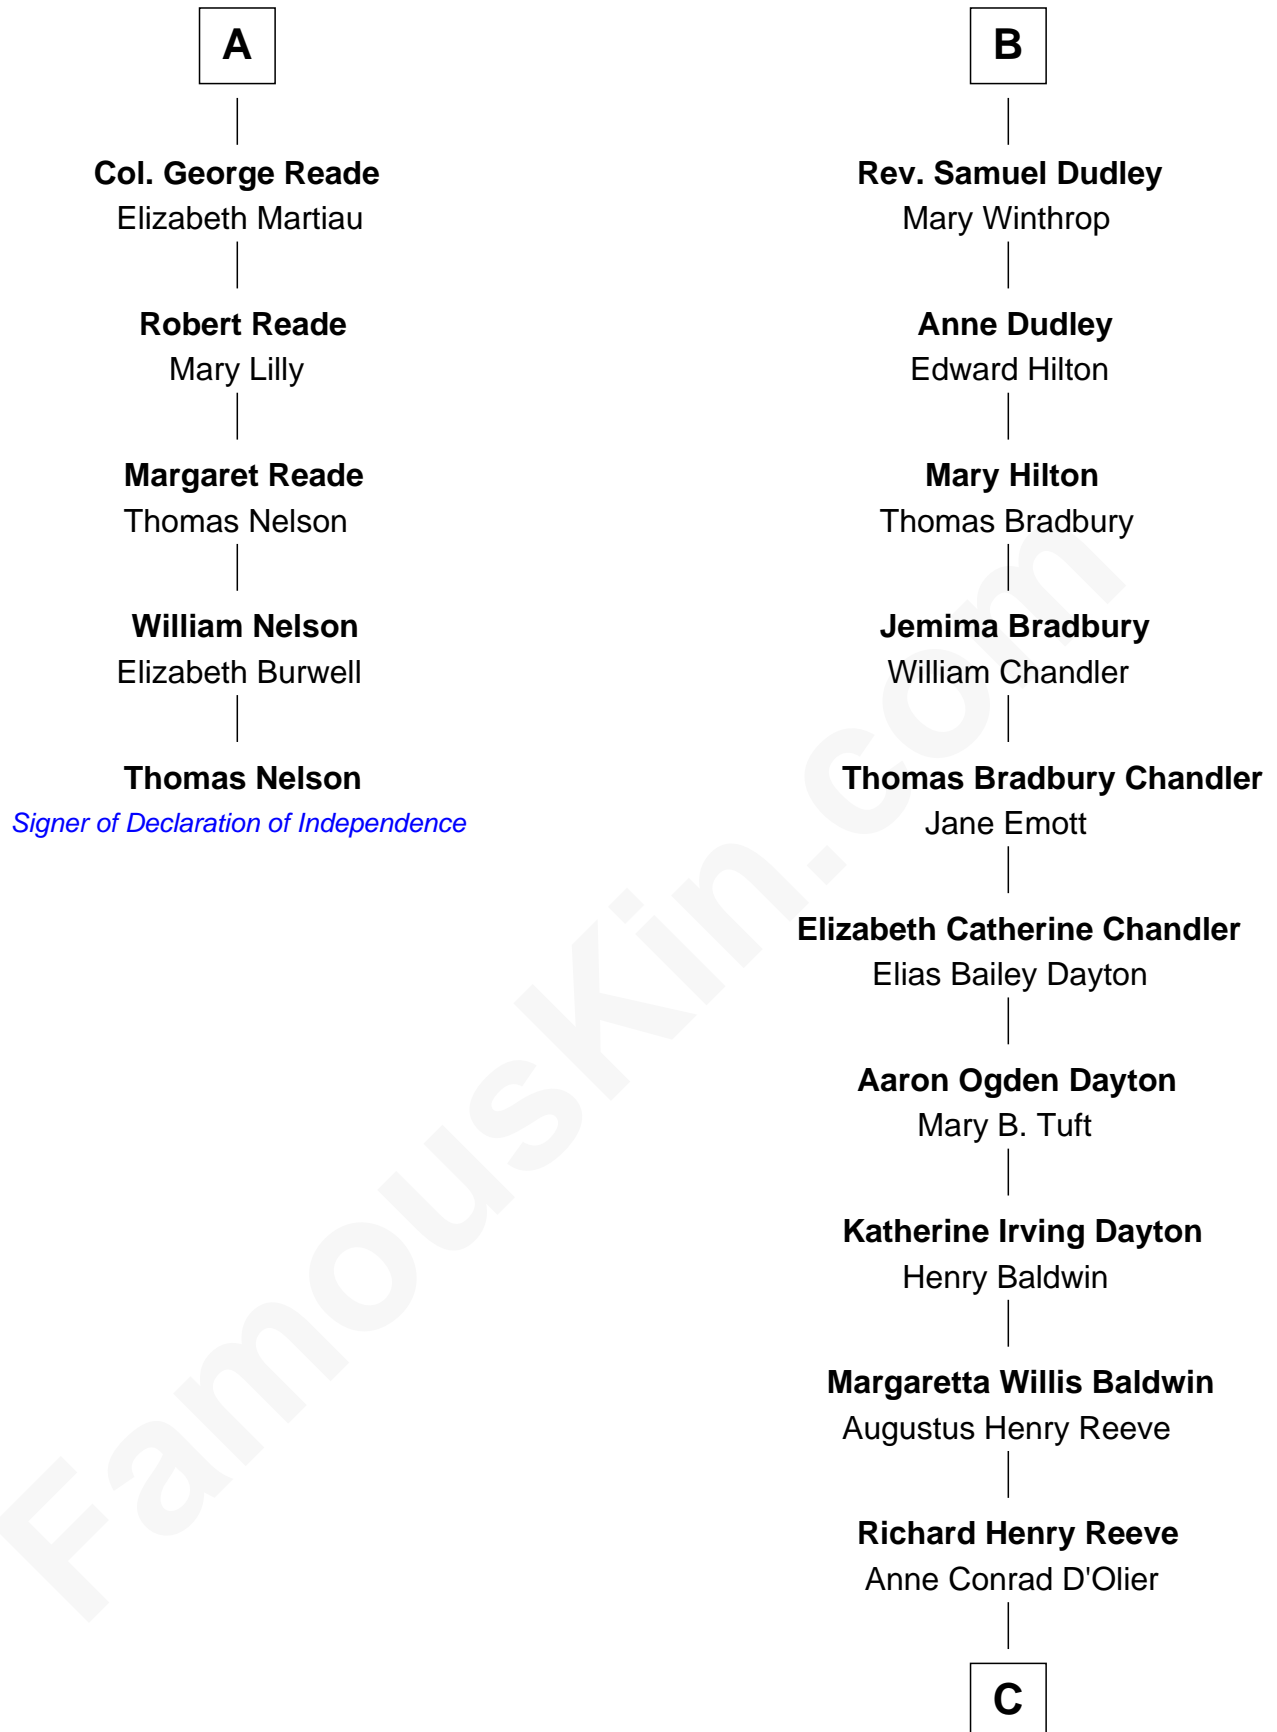

## Relationship Chart of

### Thomas Nelson

*Signer of the Declaration of Independence*

11th cousin 7 times removed of

**Christopher Reeve**  
*Movie Actor*

**Sir Ralph Neville**  
Joan Beaufort

C

Franklin D'Olier Reeve

Barbara Pitney Lamb