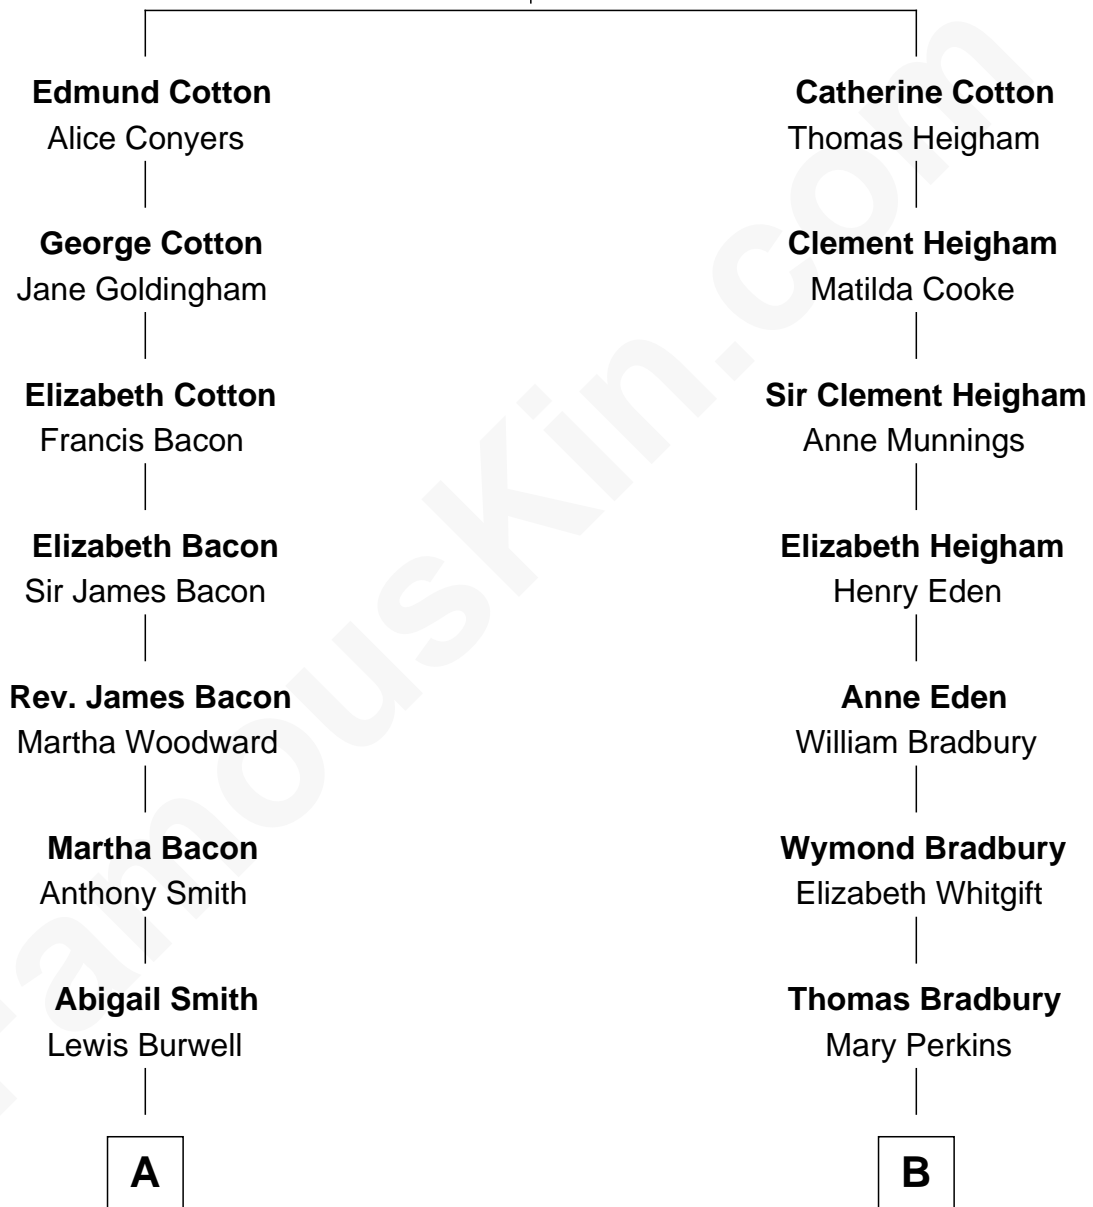

FamousKin.com

Relationship Chart of

Thomas Nelson

Signer of the Declaration of Independence

9th cousin 8 times removed of

Christopher Reeve
Movie Actor

William Cotton
Alice Abbott

A

Nathaniel Burwell

Elizabeth Carter

Elizabeth Burwell

William Nelson

Thomas Nelson

Signer of Declaration of Independence

B

William Bradbury

Rebecca Wheelwright

Thomas Bradbury

Mary Hilton

Jemima Bradbury

William Chandler

Thomas Bradbury Chandler

Jane Emott

Elizabeth Catherine Chandler