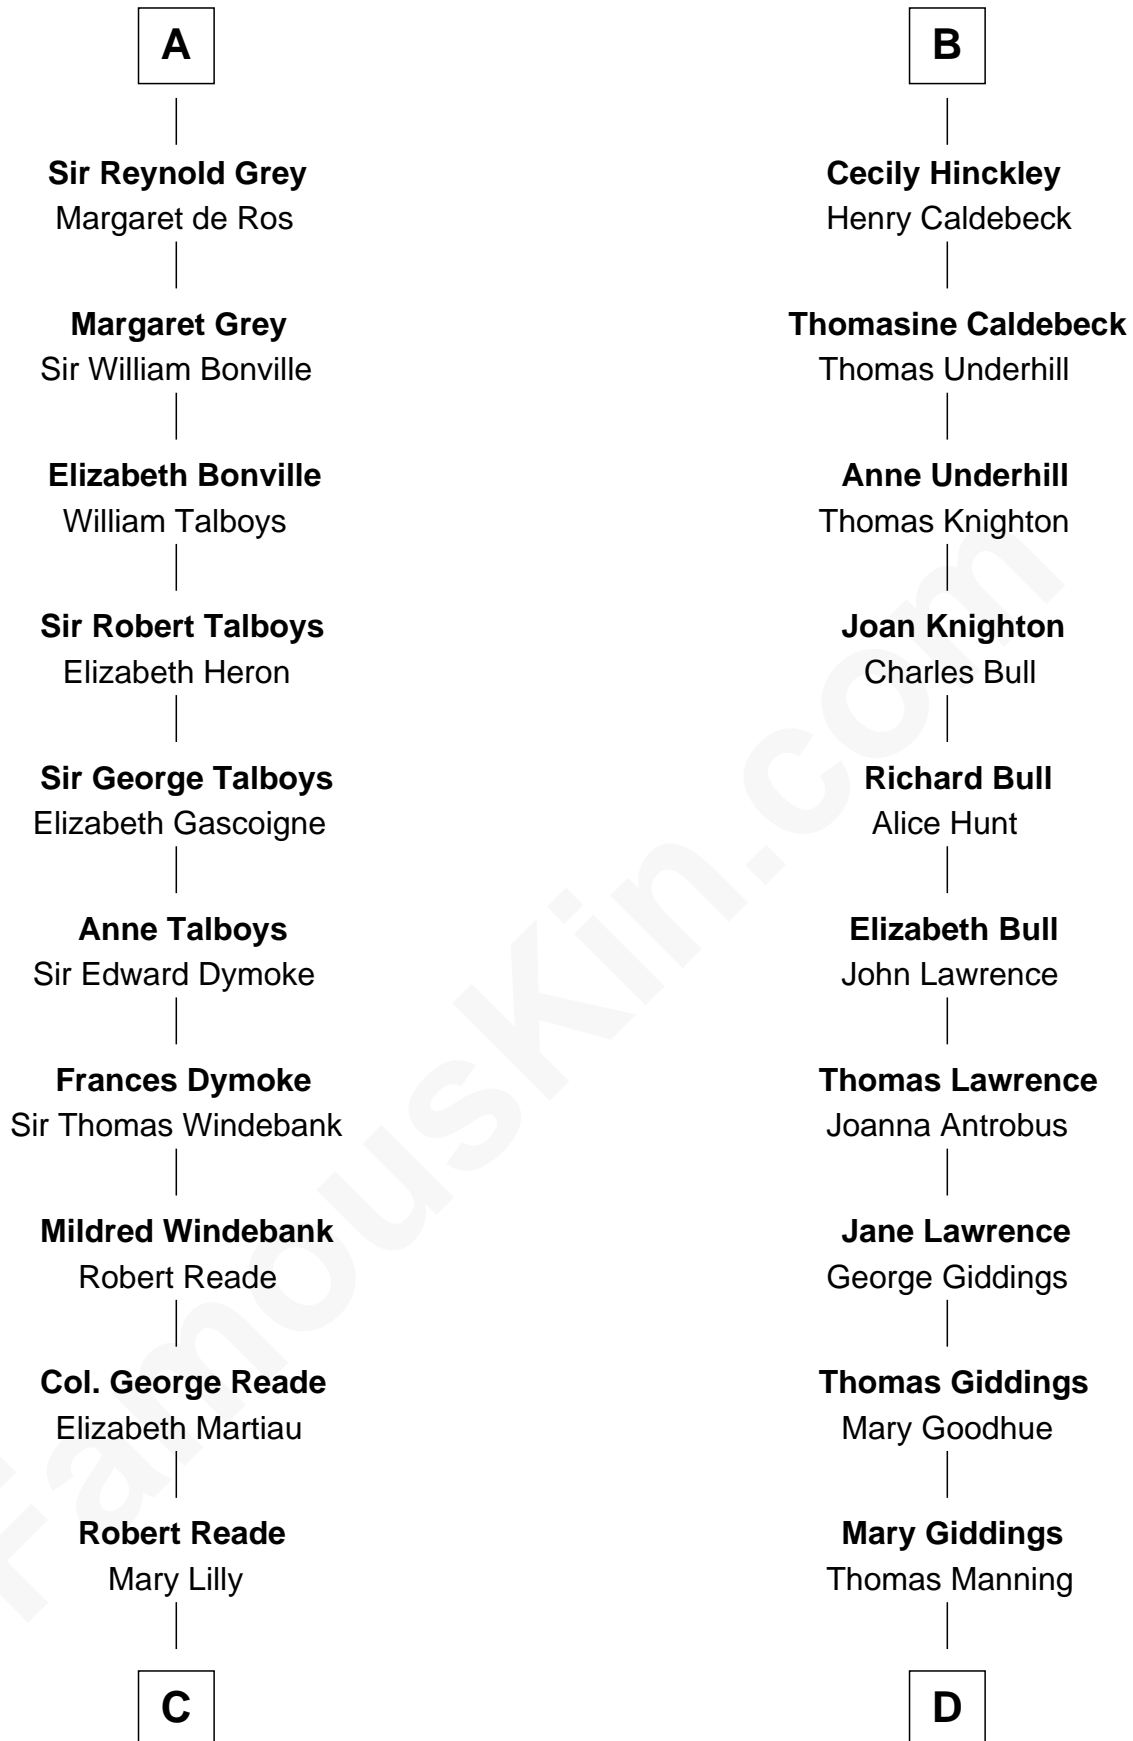

FamousKin.com

Relationship Chart of

Thomas Nelson

Signer of the Declaration of Independence

19th cousin 1 time removed of

Nathaniel Hawthorne

Author of The Scarlet Letter

C

Margaret Reade

Thomas Nelson

William Nelson

Elizabeth Burwell

Thomas Nelson

Signer of Declaration of Independence

D

John Manning