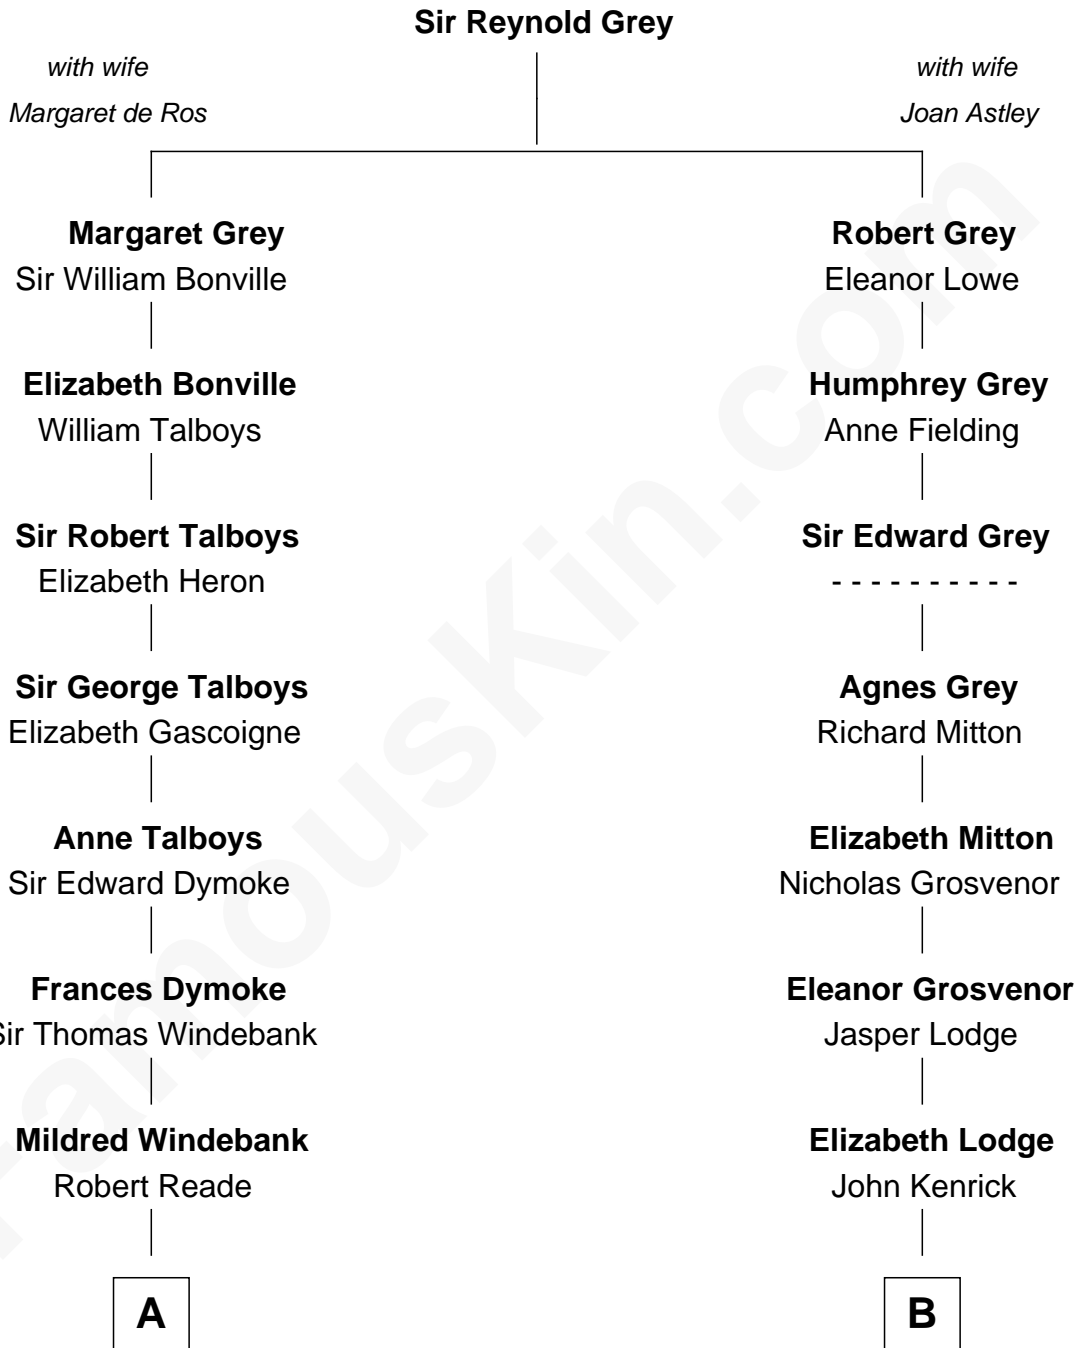

FamousKin.com

Relationship Chart of

Thomas Nelson

Signer of the Declaration of Independence

11th cousin 7 times removed of

Ken Burns

Documentary Filmmaker

C