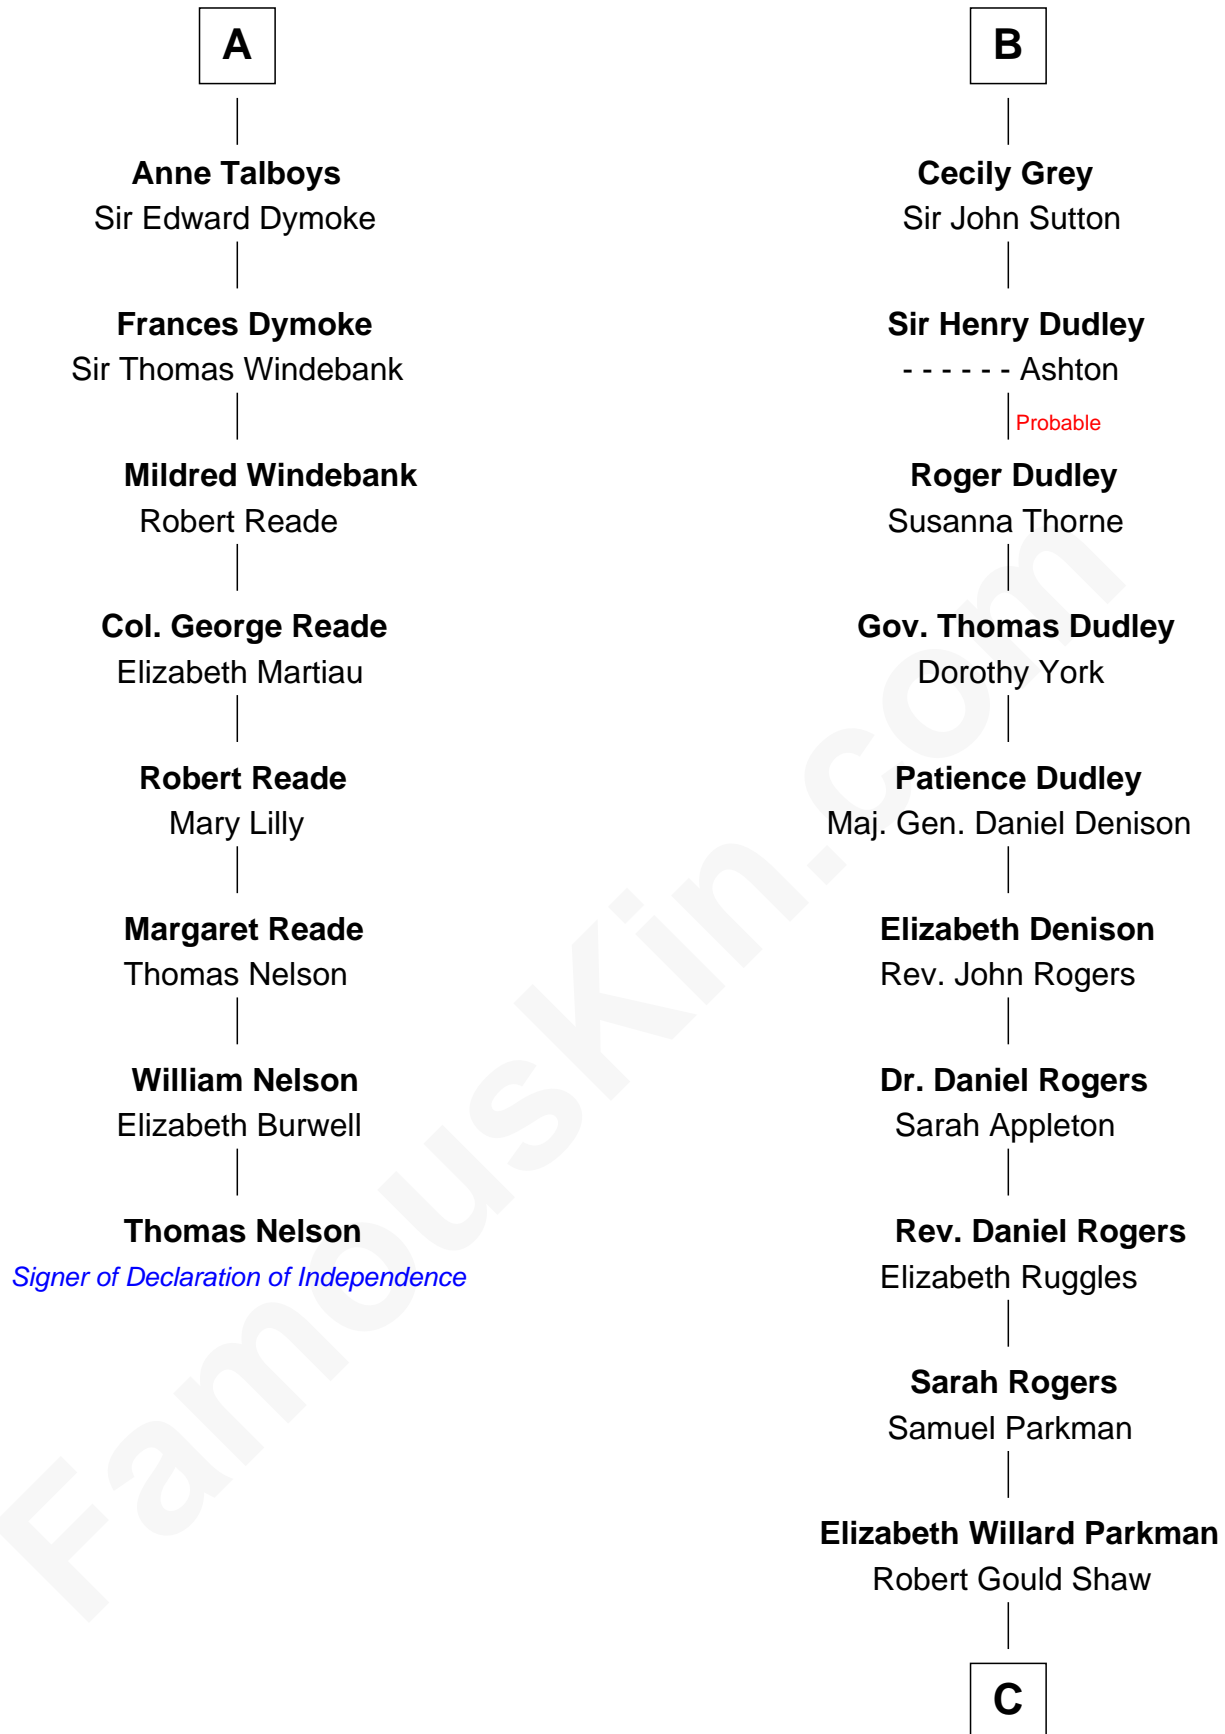

FamousKin.com

Relationship Chart of

Thomas Nelson

Signer of the Declaration of Independence

14th cousin 4 times removed of

Colonel Robert Gould Shaw

U.S. Civil War leader of film "Glory" fame

Sir William de Boteler

Ela Herdeburgh

C

Francis George Shaw

Sarah Blake Sturgis

Colonel Robert Gould Shaw

Main character in film "Glory"

FamousKin.com