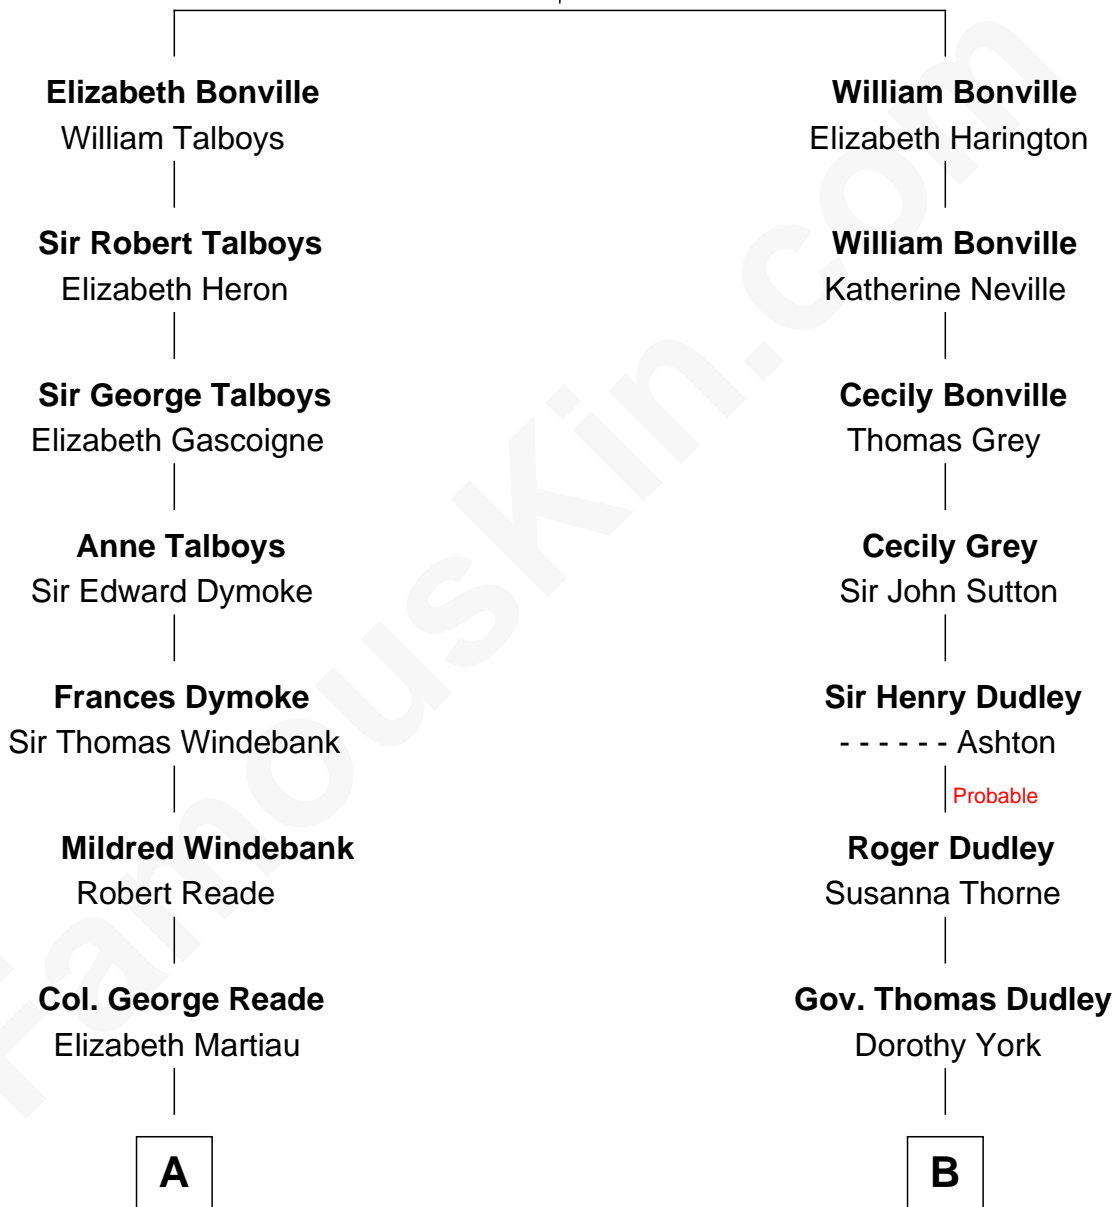

FamousKin.com

Relationship Chart of

Thomas Nelson

Signer of the Declaration of Independence

10th cousin 4 times removed of

Colonel Robert Gould Shaw

U.S. Civil War leader of film "Glory" fame

Sir William Bonville

Margaret Grey

A

Robert Reade

Mary Lilly

Margaret Reade

Thomas Nelson

William Nelson

Elizabeth Burwell