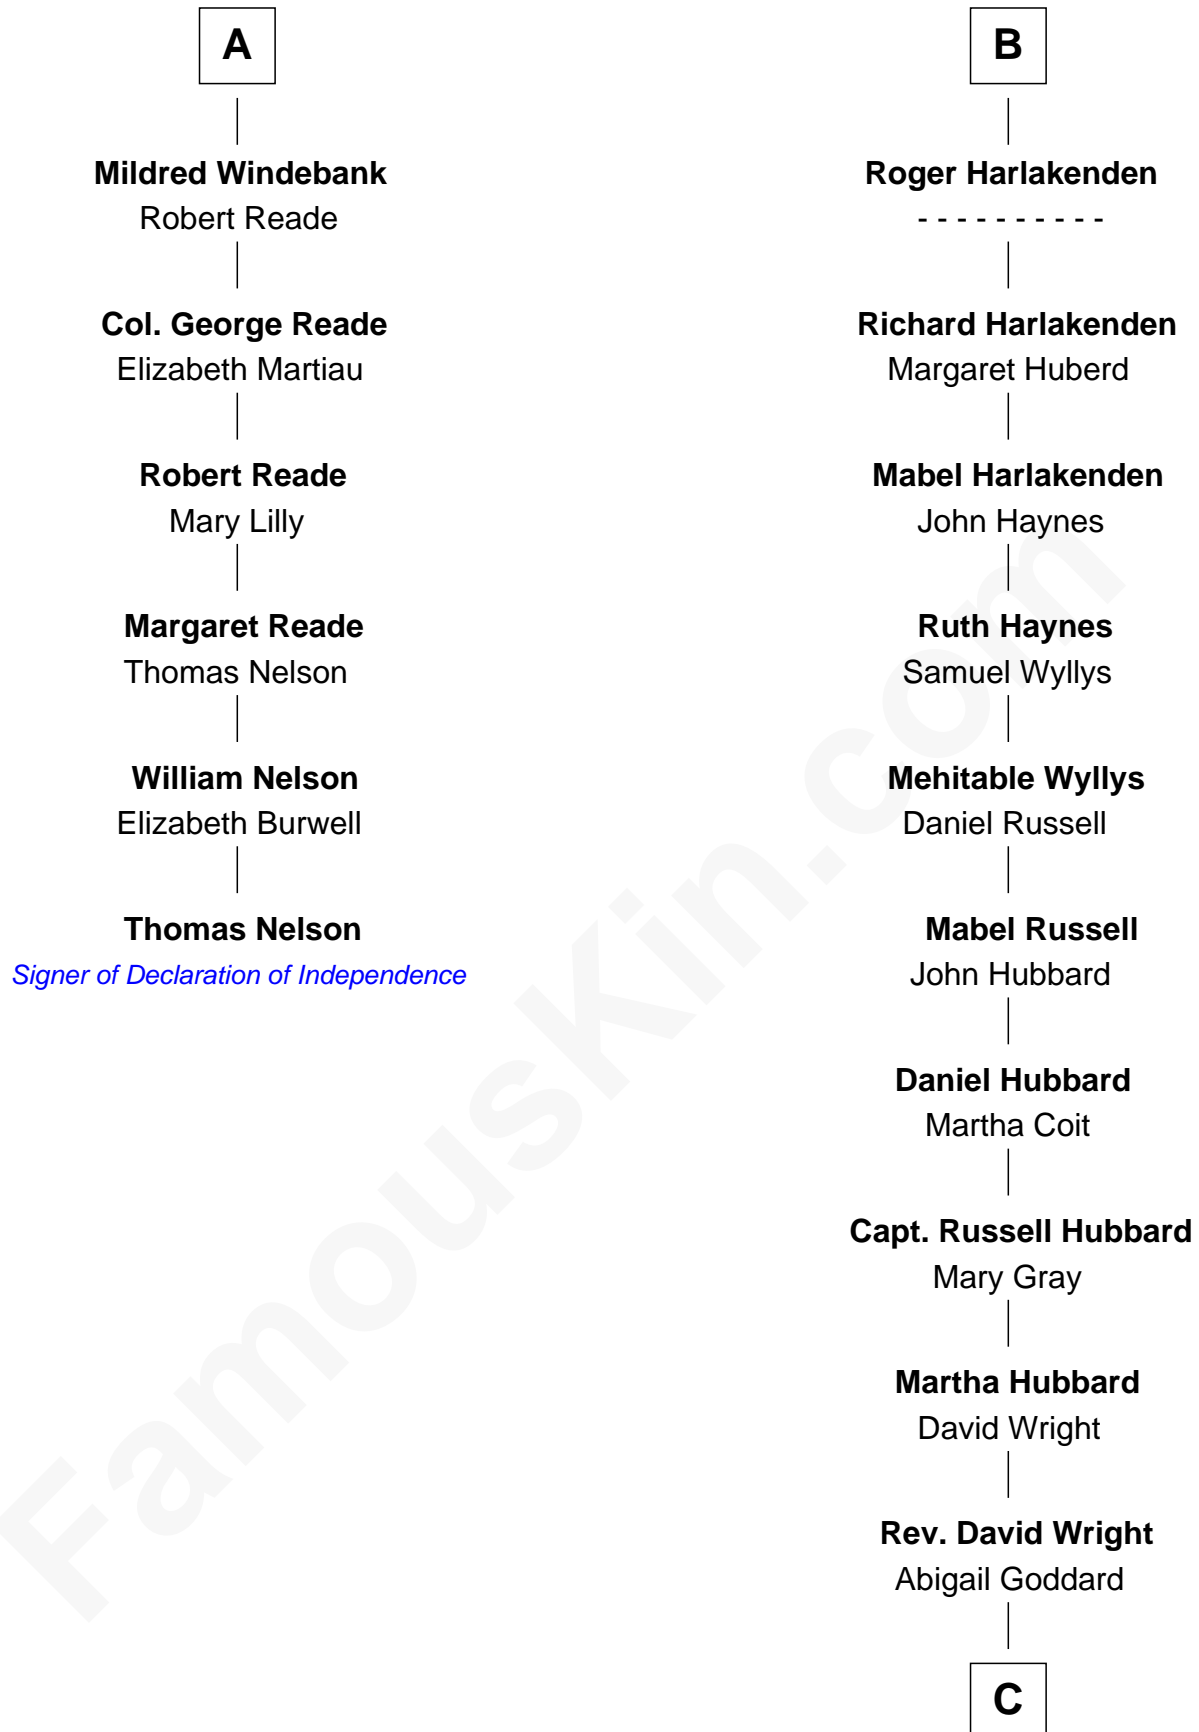

## Relationship Chart of

### Thomas Nelson

*Signer of the Declaration of Independence*

12th cousin 8 times removed of

**Anne Baxter**  
*Movie Actress*

**C**

**William Carey Wright**

Anna Lloyd Jones

**Frank Lloyd Wright**