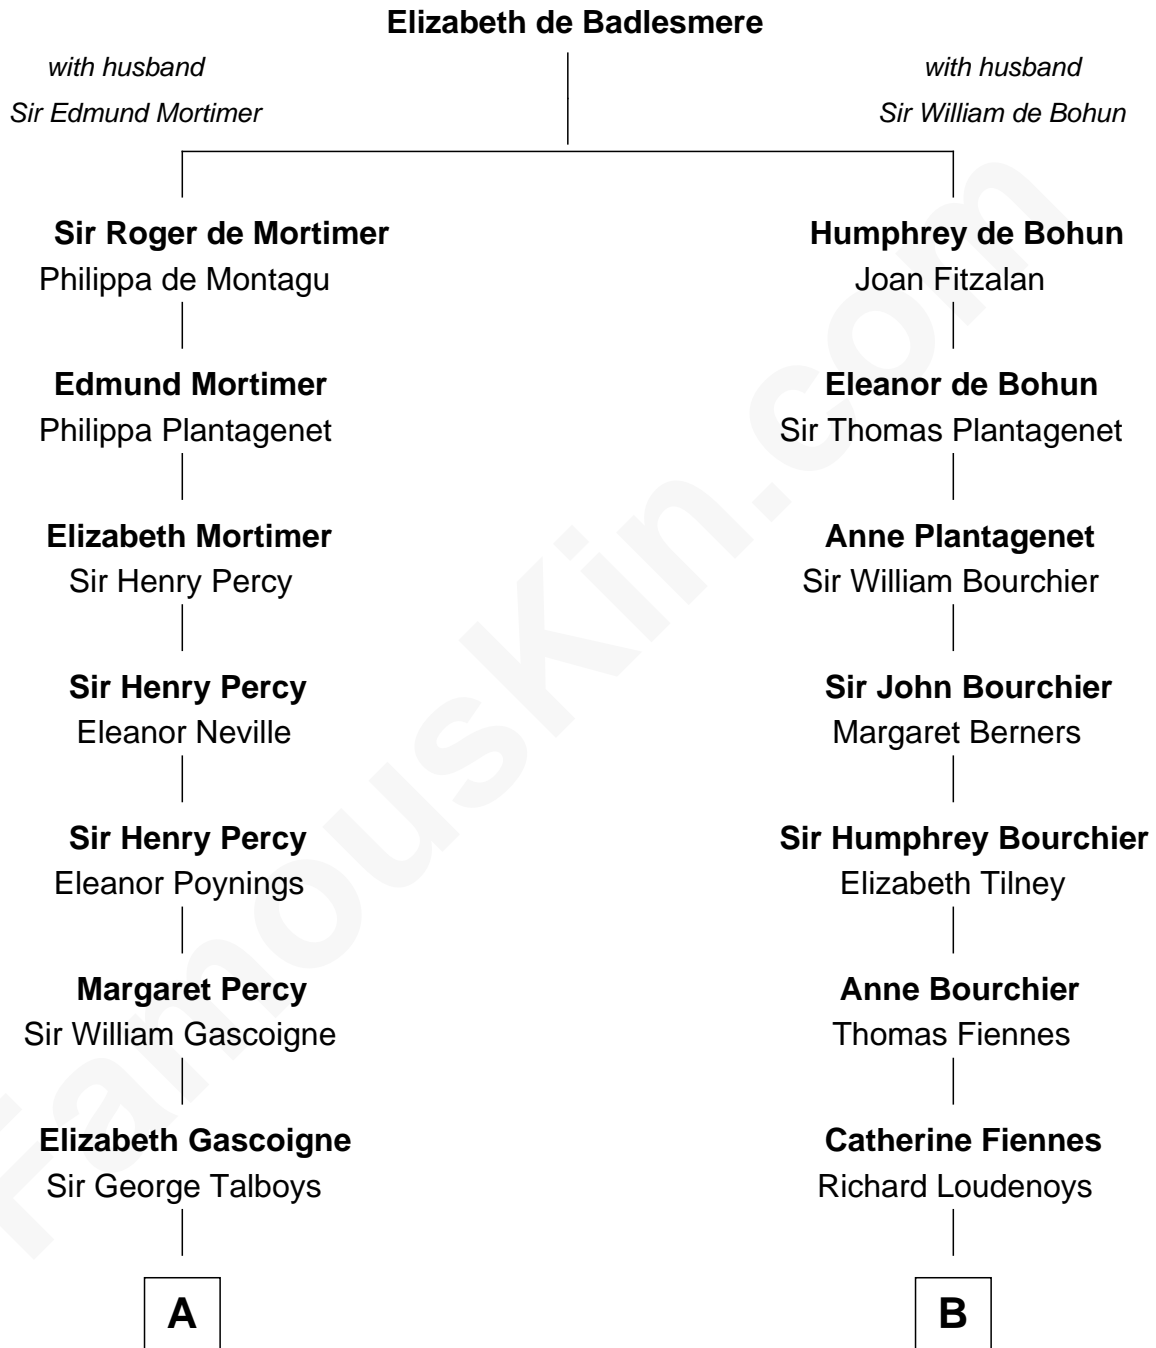

# FamousKin.com

## Relationship Chart of

### Thomas Nelson

*Signer of the Declaration of Independence*

14th cousin 7 times removed of

**Anne Baxter**  
*Movie Actress*

**C**

Rev. David Wright

Abigail Goddard

William Carey Wright