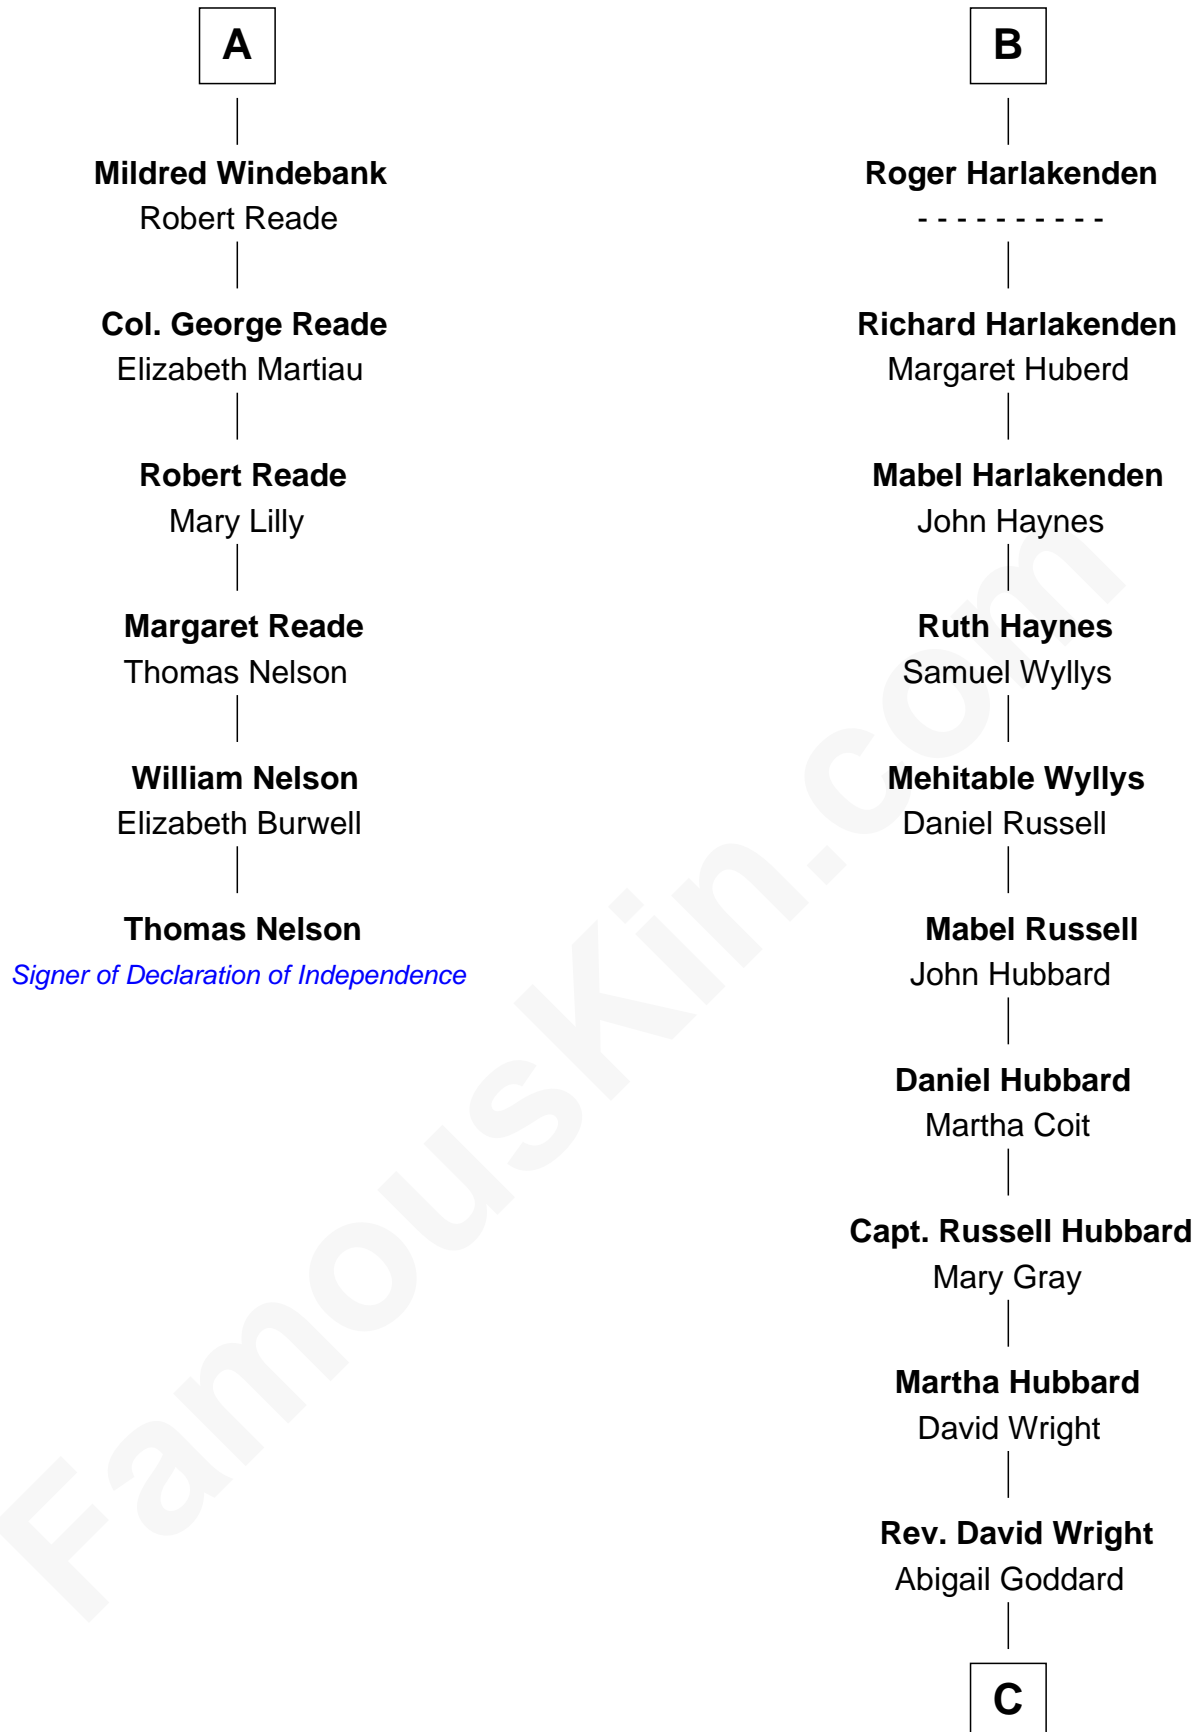

## Relationship Chart of

### Thomas Nelson

*Signer of the Declaration of Independence*

12th cousin 8 times removed of

**Anne Baxter**  
*Movie Actress*

**C**

William Carey Wright

Anna Lloyd Jones

Frank Lloyd Wright