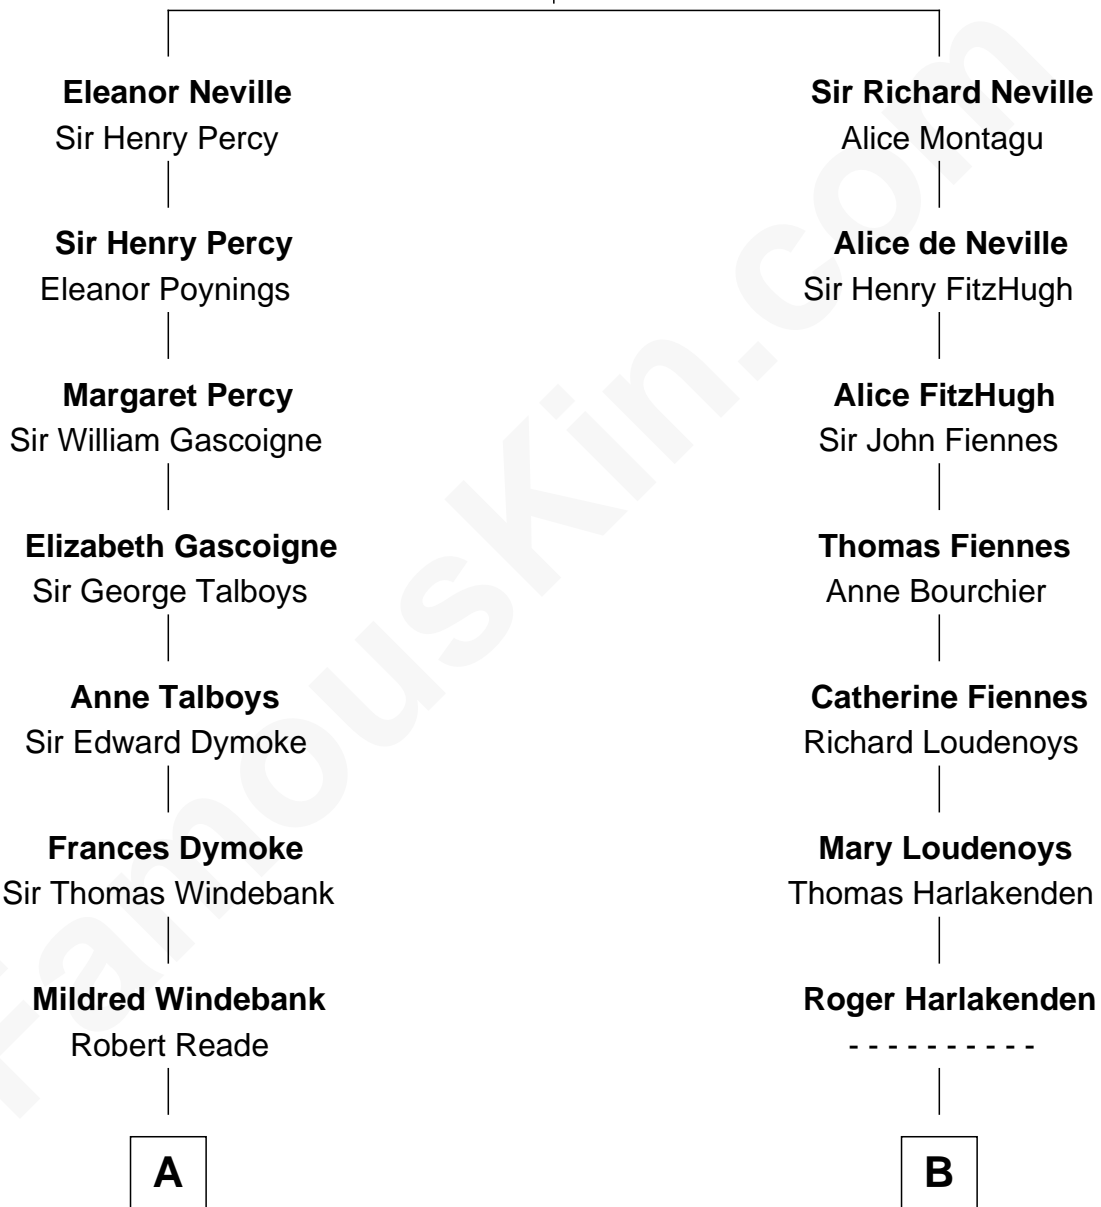

FamousKin.com

Relationship Chart of

Thomas Nelson

Signer of the Declaration of Independence

11th cousin 8 times removed of

Anne Baxter
Movie Actress

Sir Ralph Neville
Joan Beaufort

C

Frank Lloyd Wright

Catherine L. Tobin

Catherine Dorothy Wright

Kenneth Stuart Baxter

Anne Baxter

Movie Actress

FamousKin.com