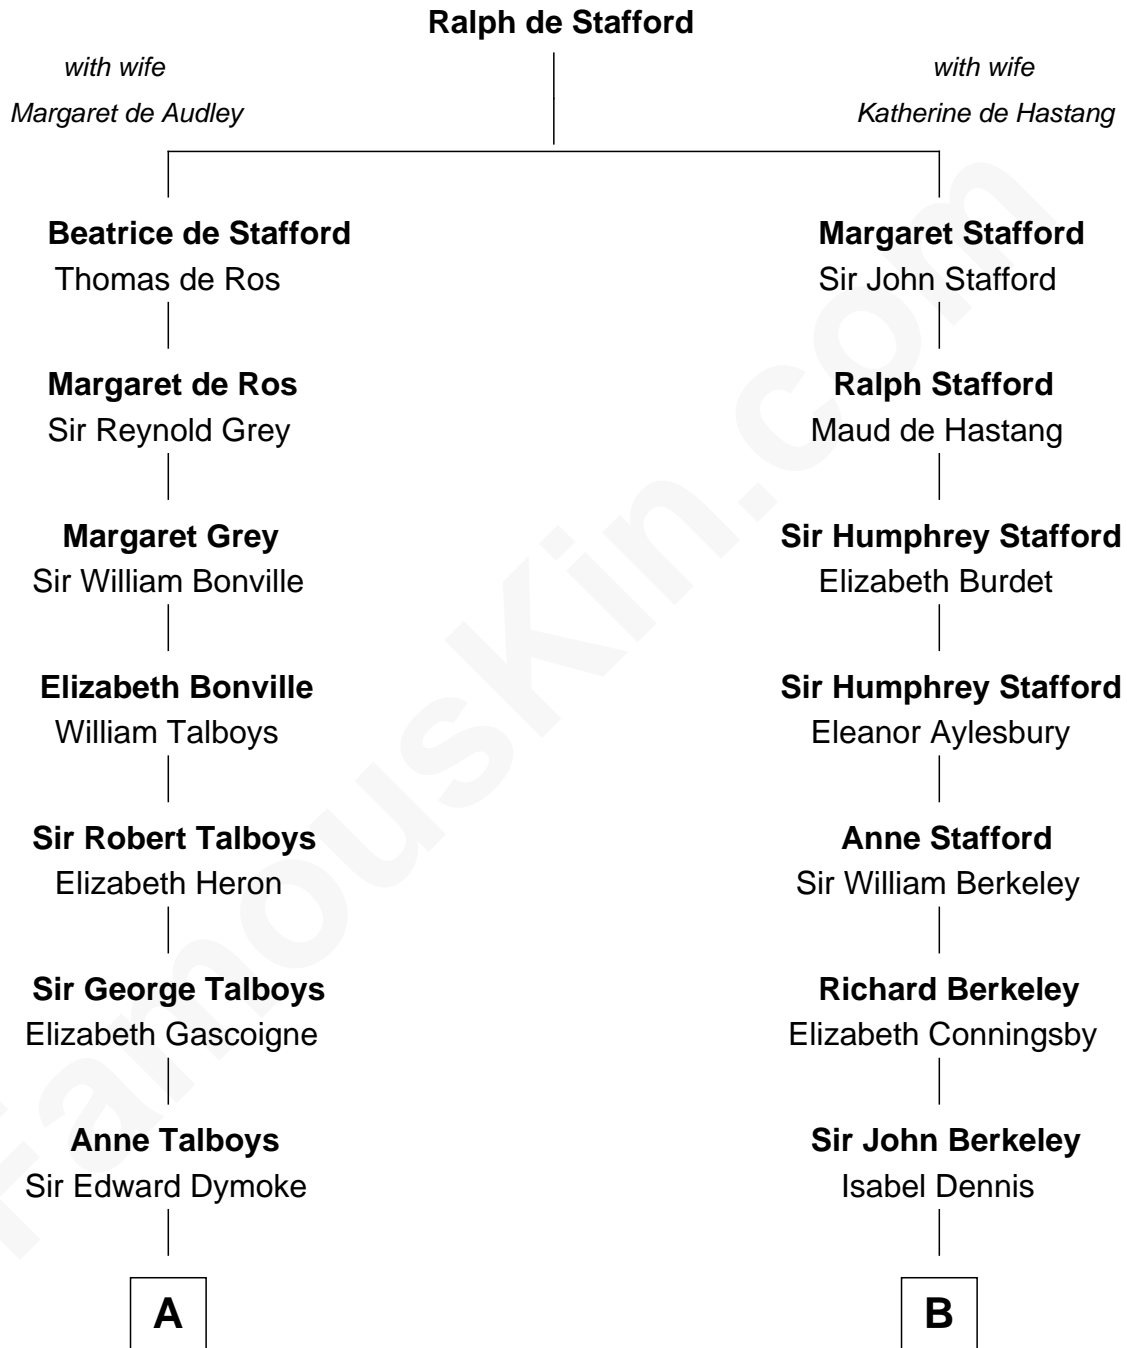

FamousKin.com

Relationship Chart of

Thomas Nelson

Signer of the Declaration of Independence

13th cousin 8 times removed of

George H. W. Bush
41st U.S. President

C

Samuel Howard Fay
Susan Montfort Shellman

Harriet Eleanor Fay
Rev. James Smith Bush

Samuel Prescott Bush
Flora Sheldon

Prescott Sheldon Bush
Dorothy Wear Walker

George H. W. Bush
41st U.S. President

FamousKin.com