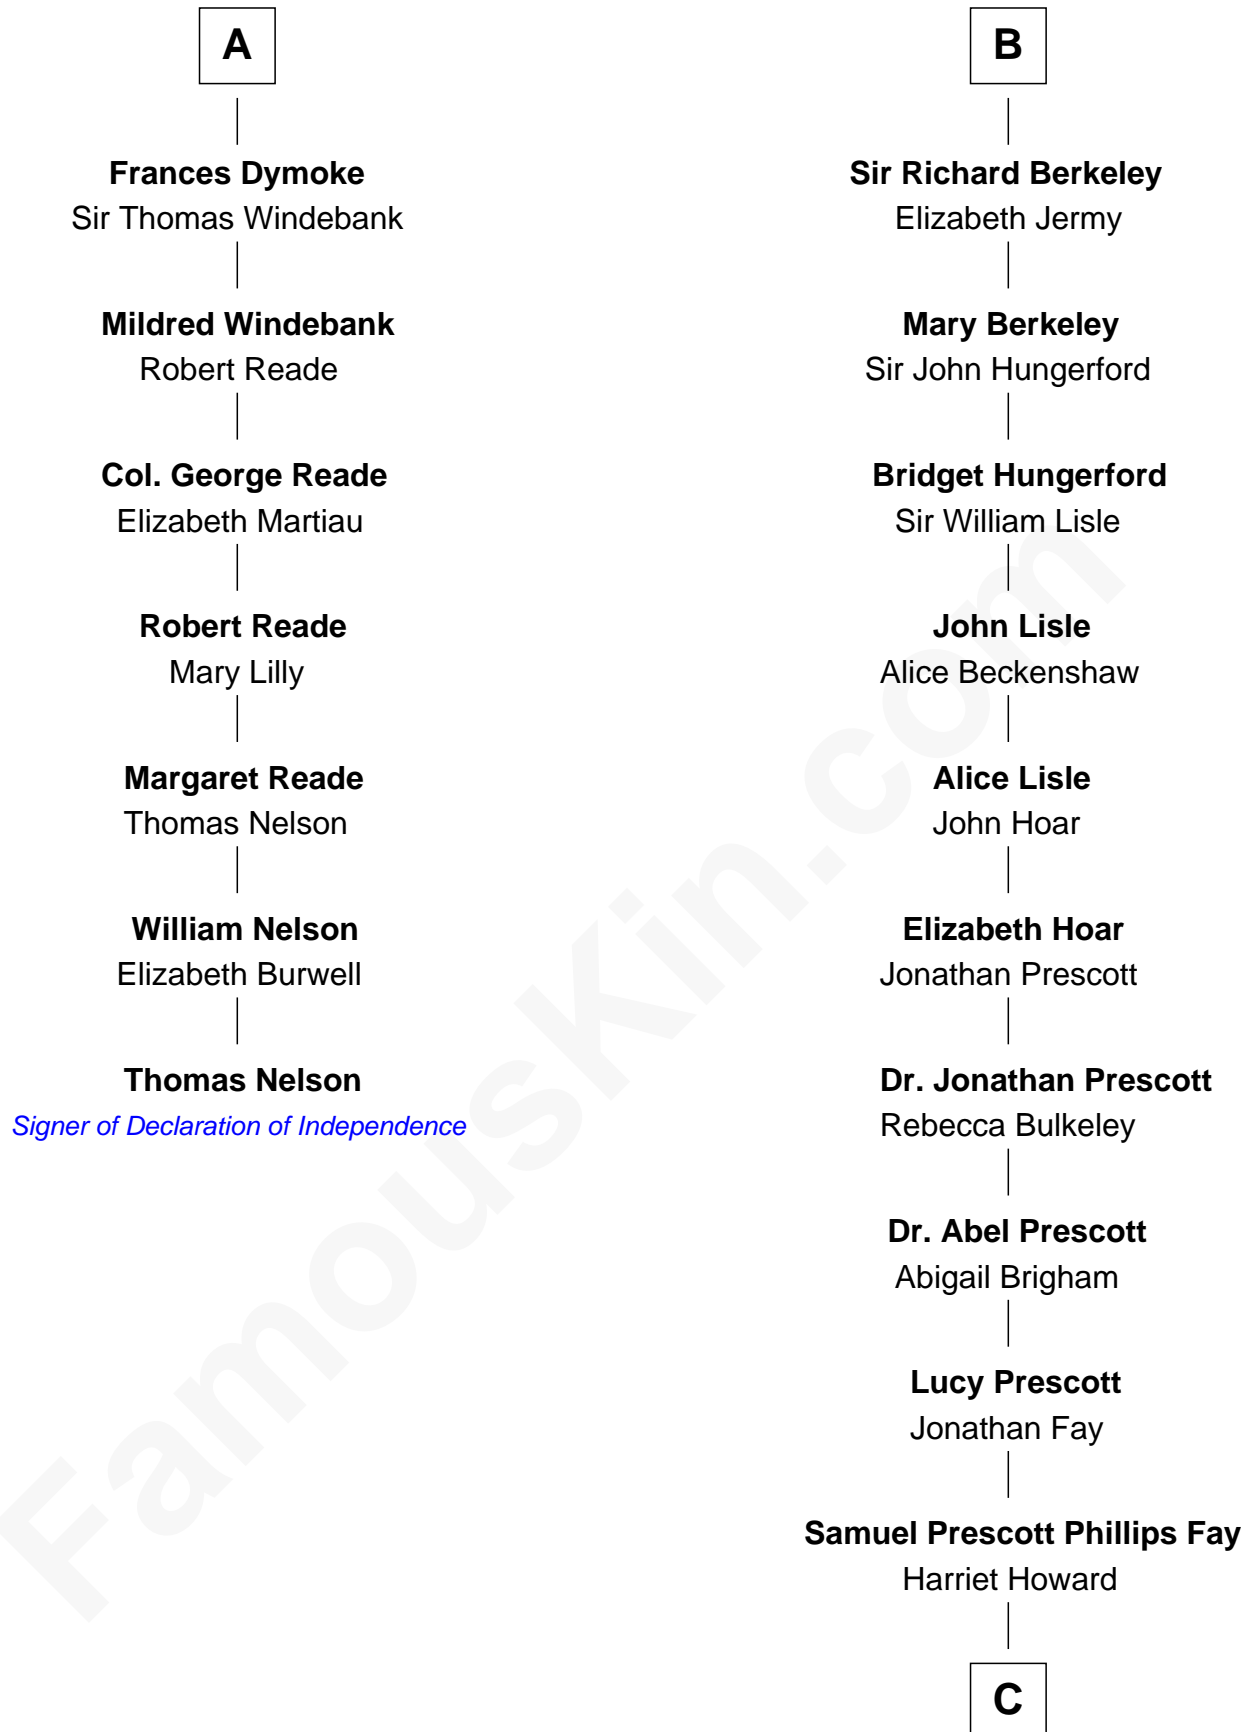

FamousKin.com

Relationship Chart of

Thomas Nelson

Signer of the Declaration of Independence

13th cousin 8 times removed of

George H. W. Bush
41st U.S. President

C

Samuel Howard Fay
Susan Montfort Shellman

Harriet Eleanor Fay
Rev. James Smith Bush

Samuel Prescott Bush
Flora Sheldon

Prescott Sheldon Bush
Dorothy Wear Walker

George H. W. Bush
41st U.S. President

FamousKin.com