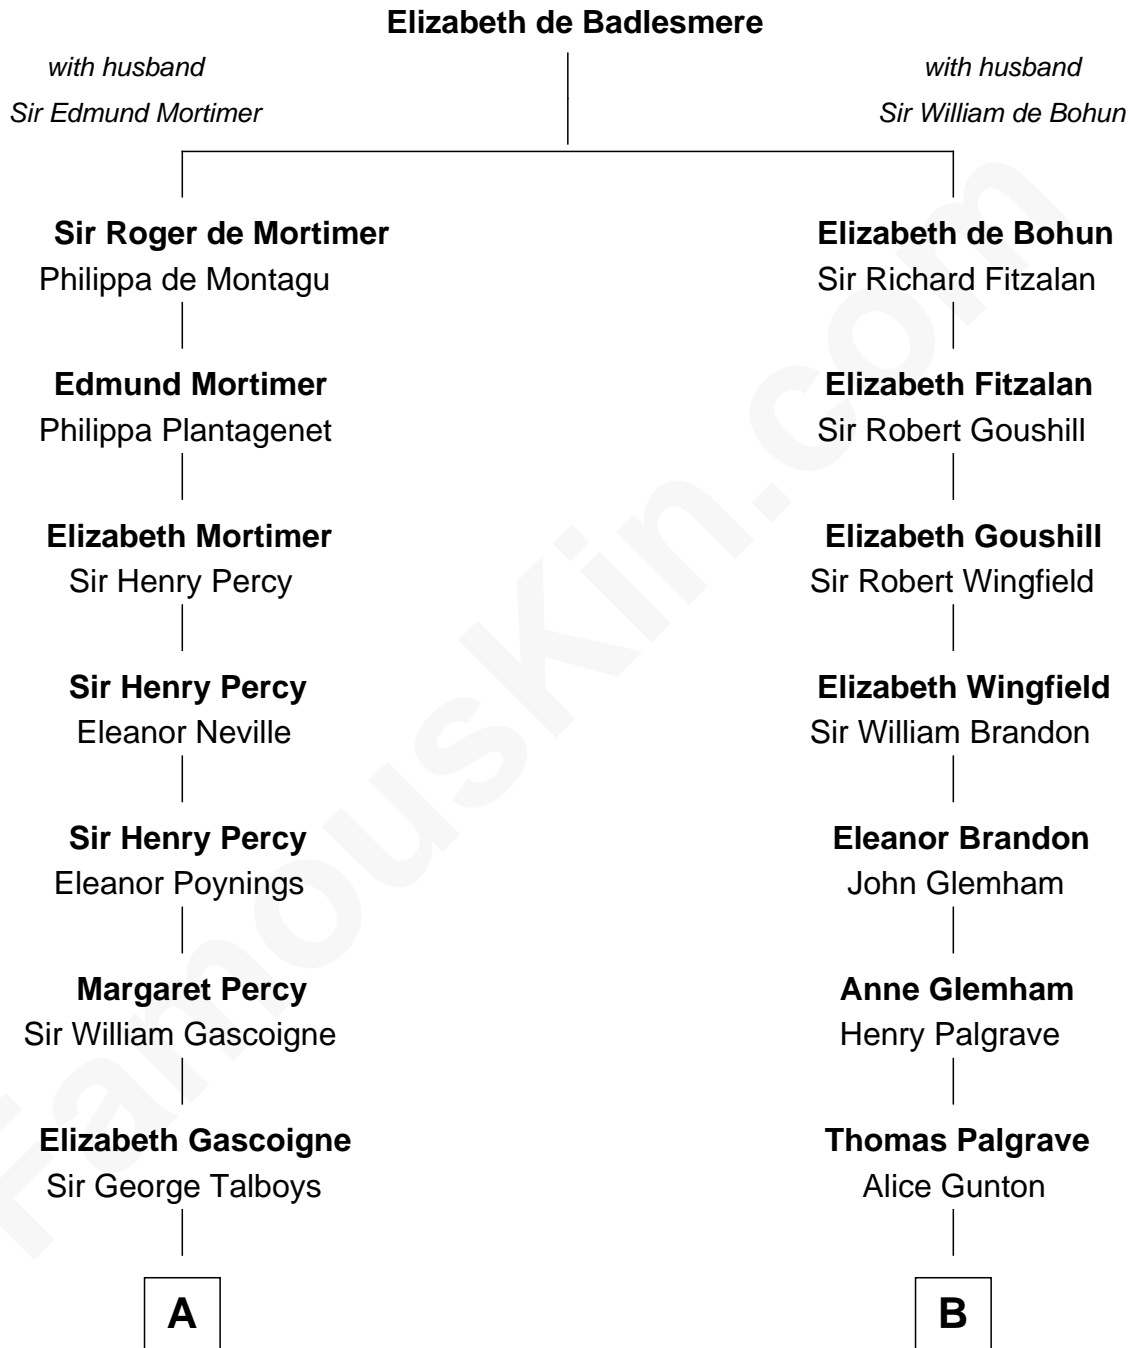

# FamousKin.com

## Relationship Chart of

### Thomas Nelson

*Signer of the Declaration of Independence*

14th cousin 6 times removed of

**George H. W. Bush**  
*41st U.S. President*

**C**

**Harriet Eleanor Fay**  
Rev. James Smith Bush

**Samuel Prescott Bush**  
Flora Sheldon