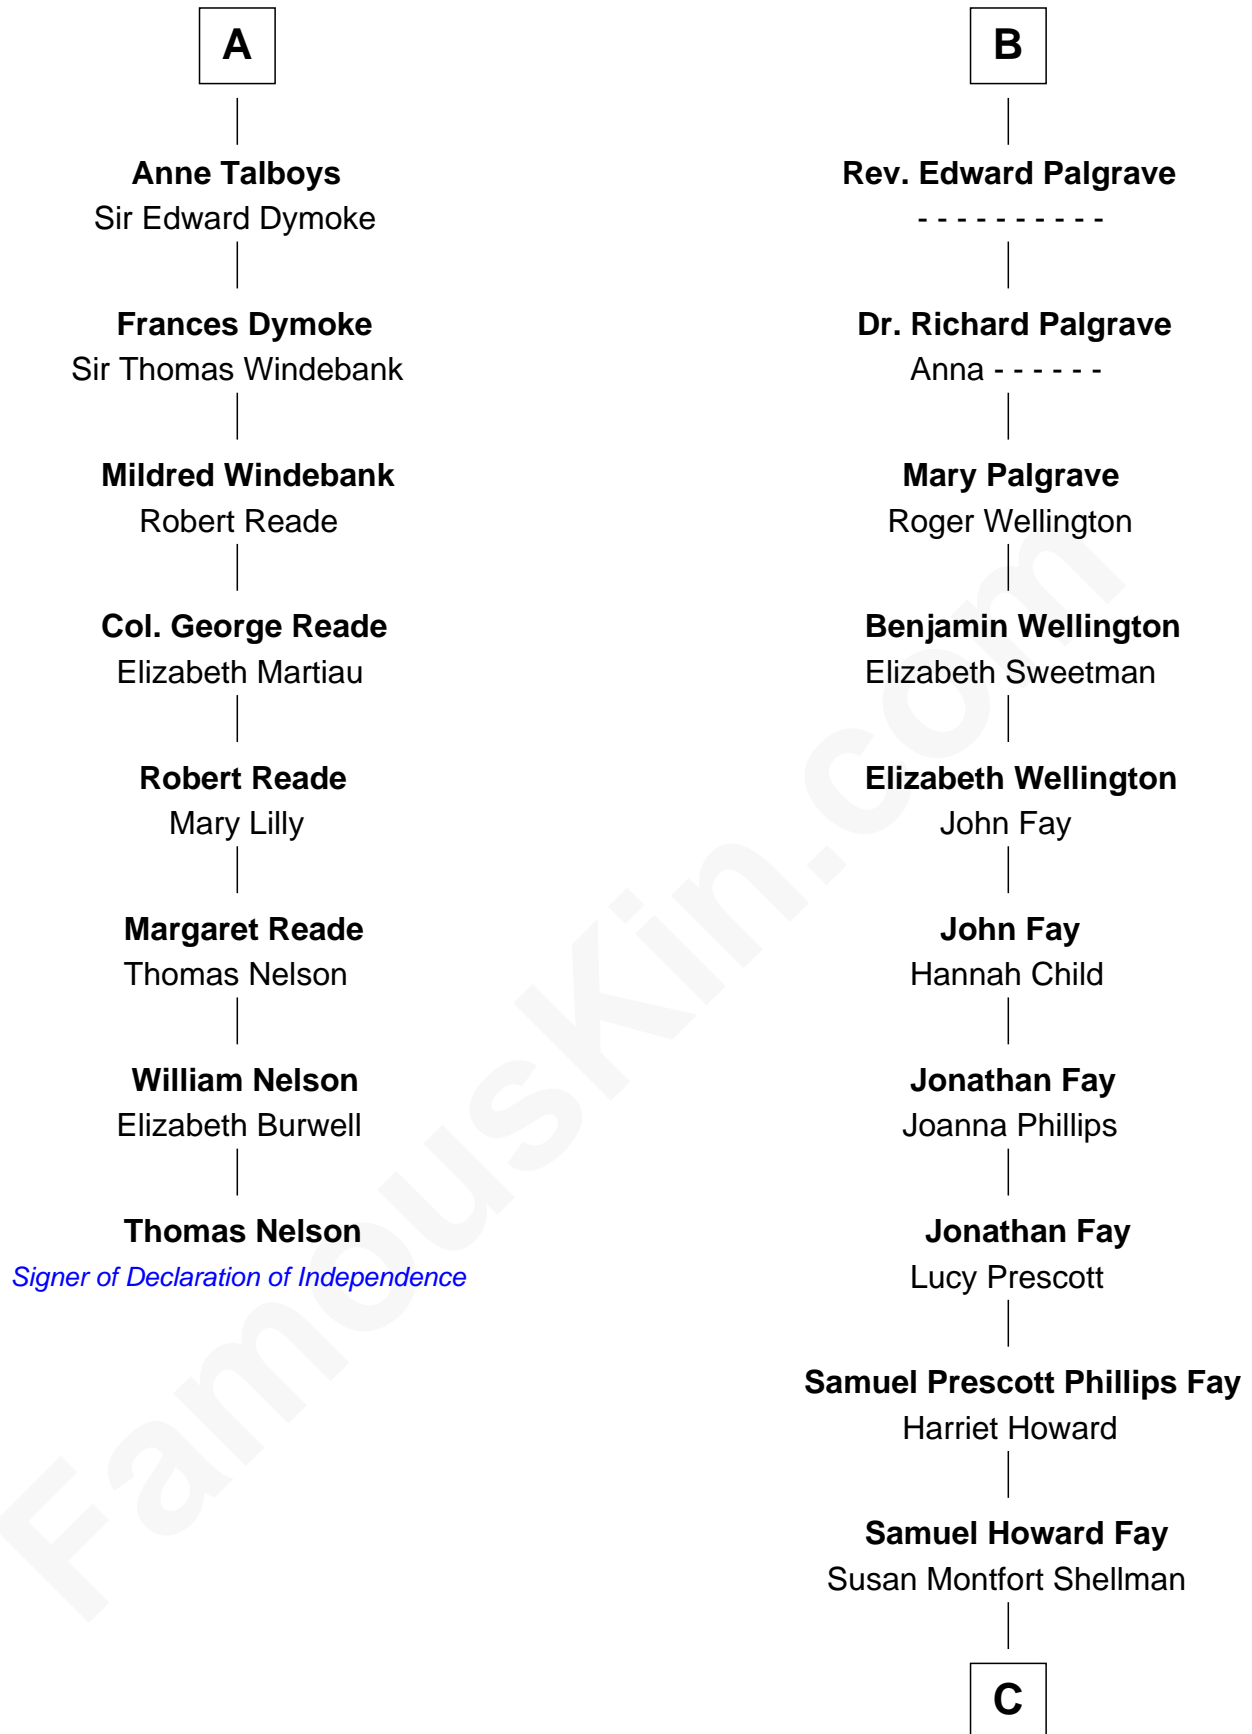

## Relationship Chart of

### Thomas Nelson

*Signer of the Declaration of Independence*

14th cousin 6 times removed of

**George H. W. Bush**  
*41st U.S. President*

**C**

**Harriet Eleanor Fay**  
Rev. James Smith Bush

**Samuel Prescott Bush**  
Flora Sheldon

**Prescott Sheldon Bush**  
Dorothy Wear Walker

**George H. W. Bush**  
*41st U.S. President*

FamousKin.com