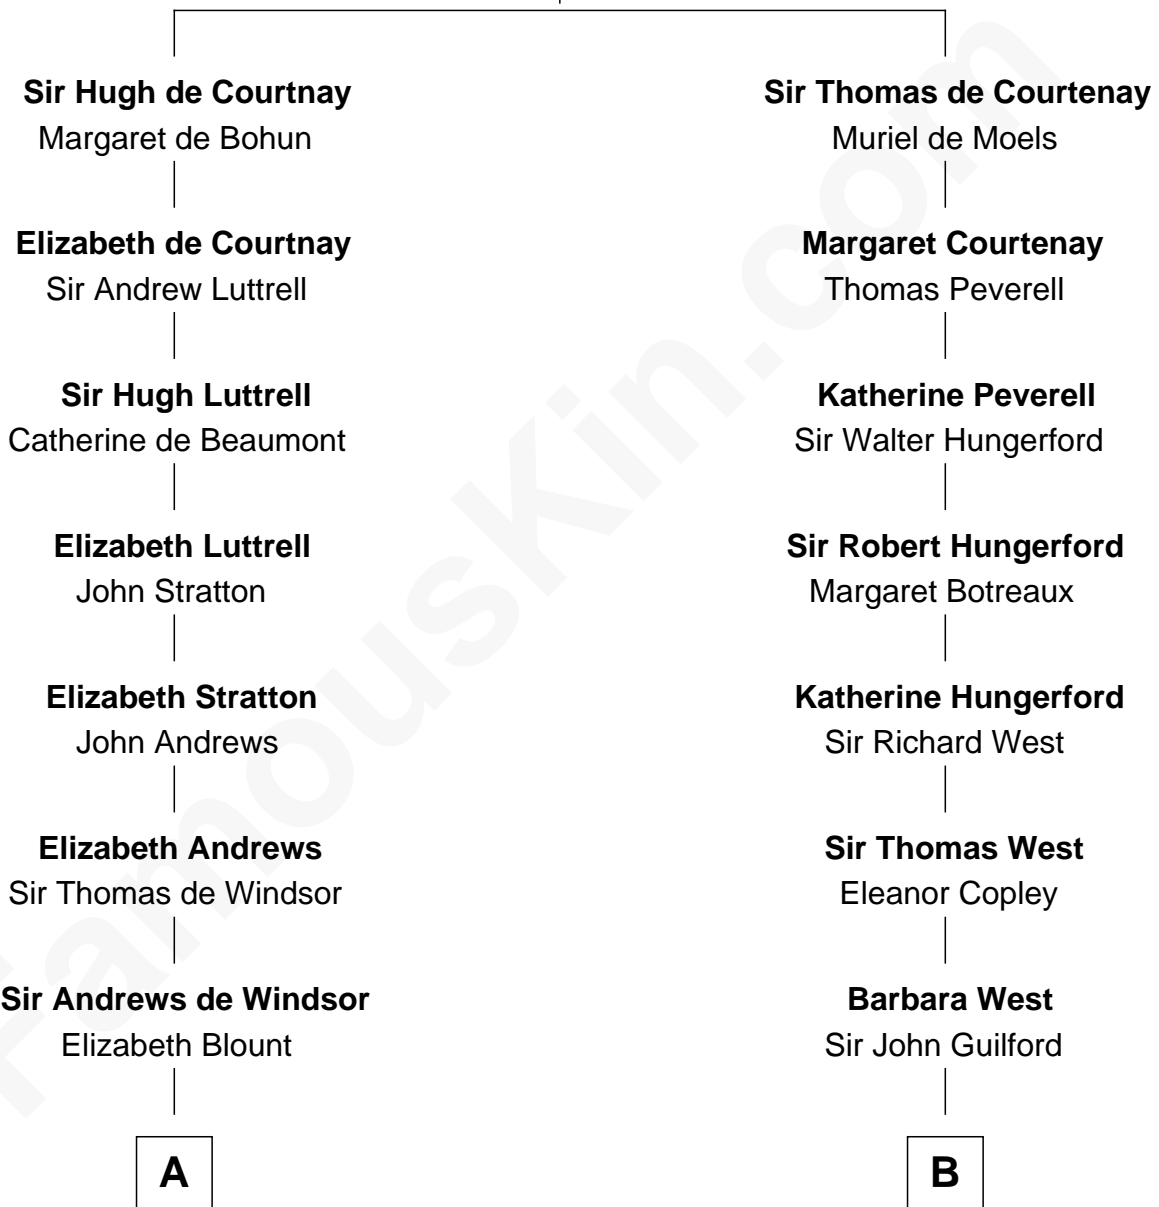

## Relationship Chart of

### Thomas Nelson

*Signer of the Declaration of Independence*

14th cousin 6 times removed of

**George H. W. Bush**  
*41st U.S. President*

**Sir Hugh de Courtenay**  
Agnes de St. John

**A**

**Edith Windsor**  
George Ludlow