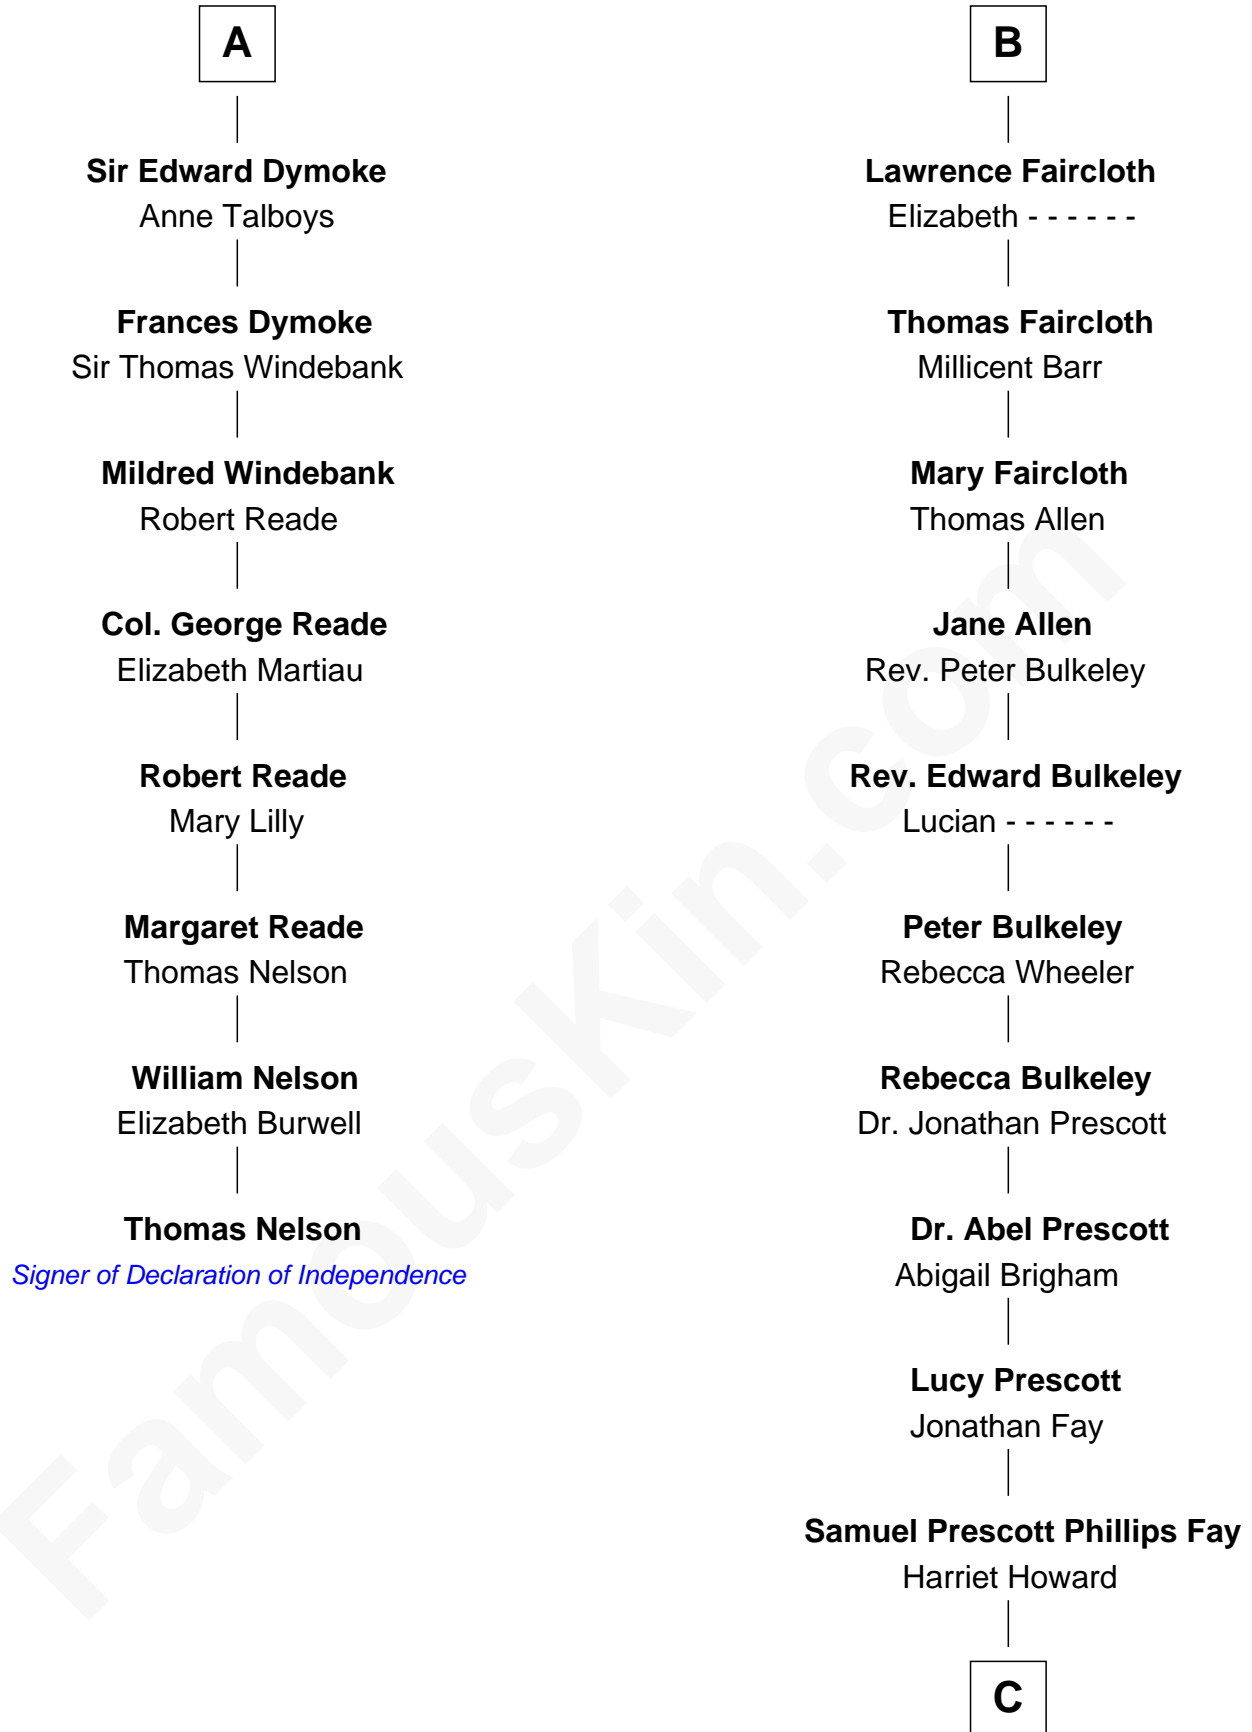

FamousKin.com

Relationship Chart of

Thomas Nelson

Signer of the Declaration of Independence

14th cousin 7 times removed of

George H. W. Bush
41st U.S. President

C

Samuel Howard Fay
Susan Montfort Shellman

Harriet Eleanor Fay
Rev. James Smith Bush

Samuel Prescott Bush
Flora Sheldon

Prescott Sheldon Bush
Dorothy Wear Walker

George H. W. Bush
41st U.S. President

FamousKin.com