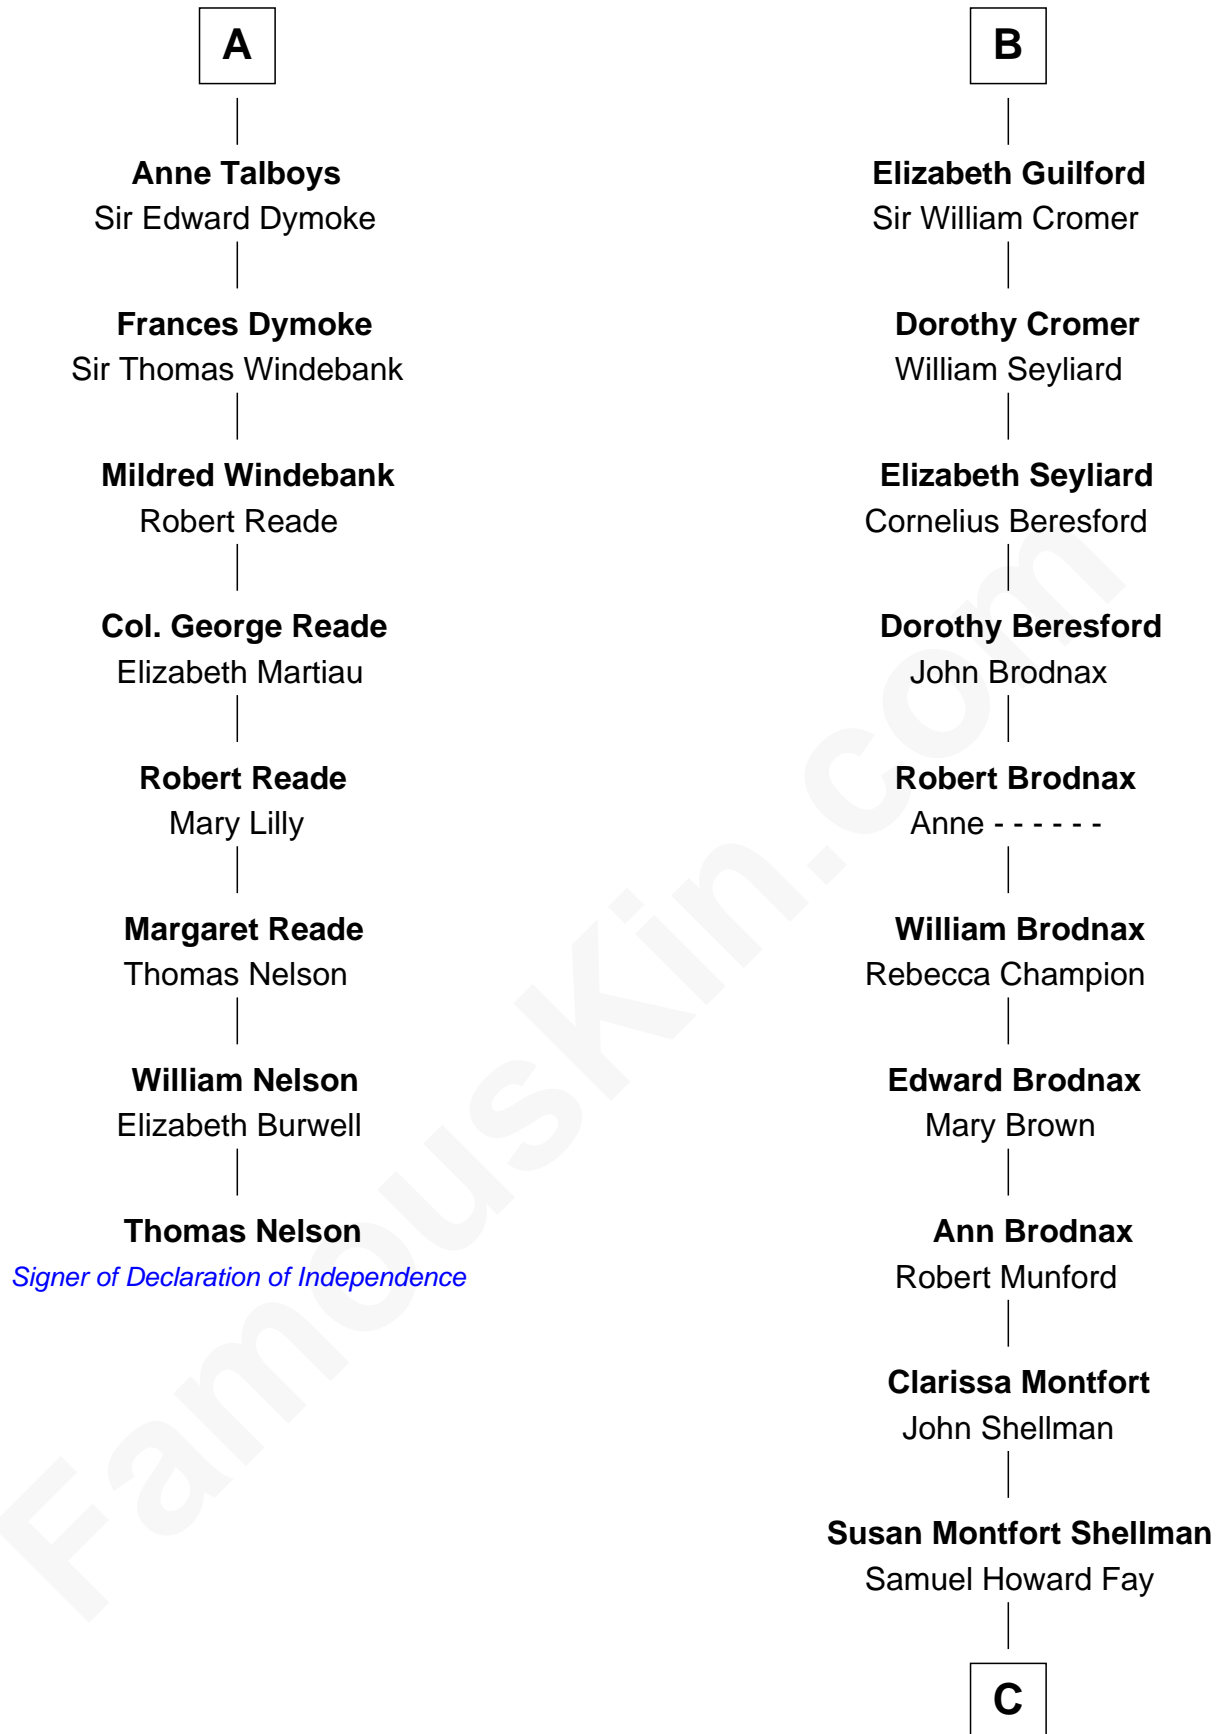

## Relationship Chart of

### Thomas Nelson

*Signer of the Declaration of Independence*

14th cousin 6 times removed of

**George H. W. Bush**  
*41st U.S. President*

**Sir Robert de Holland**  
Maude la Zouche

**C**

—  
**Harriet Eleanor Fay**  
Rev. James Smith Bush

—  
**Samuel Prescott Bush**  
Flora Sheldon

—  
**Prescott Sheldon Bush**  
Dorothy Wear Walker

—  
**George H. W. Bush**  
*41st U.S. President*

FamousKin.com