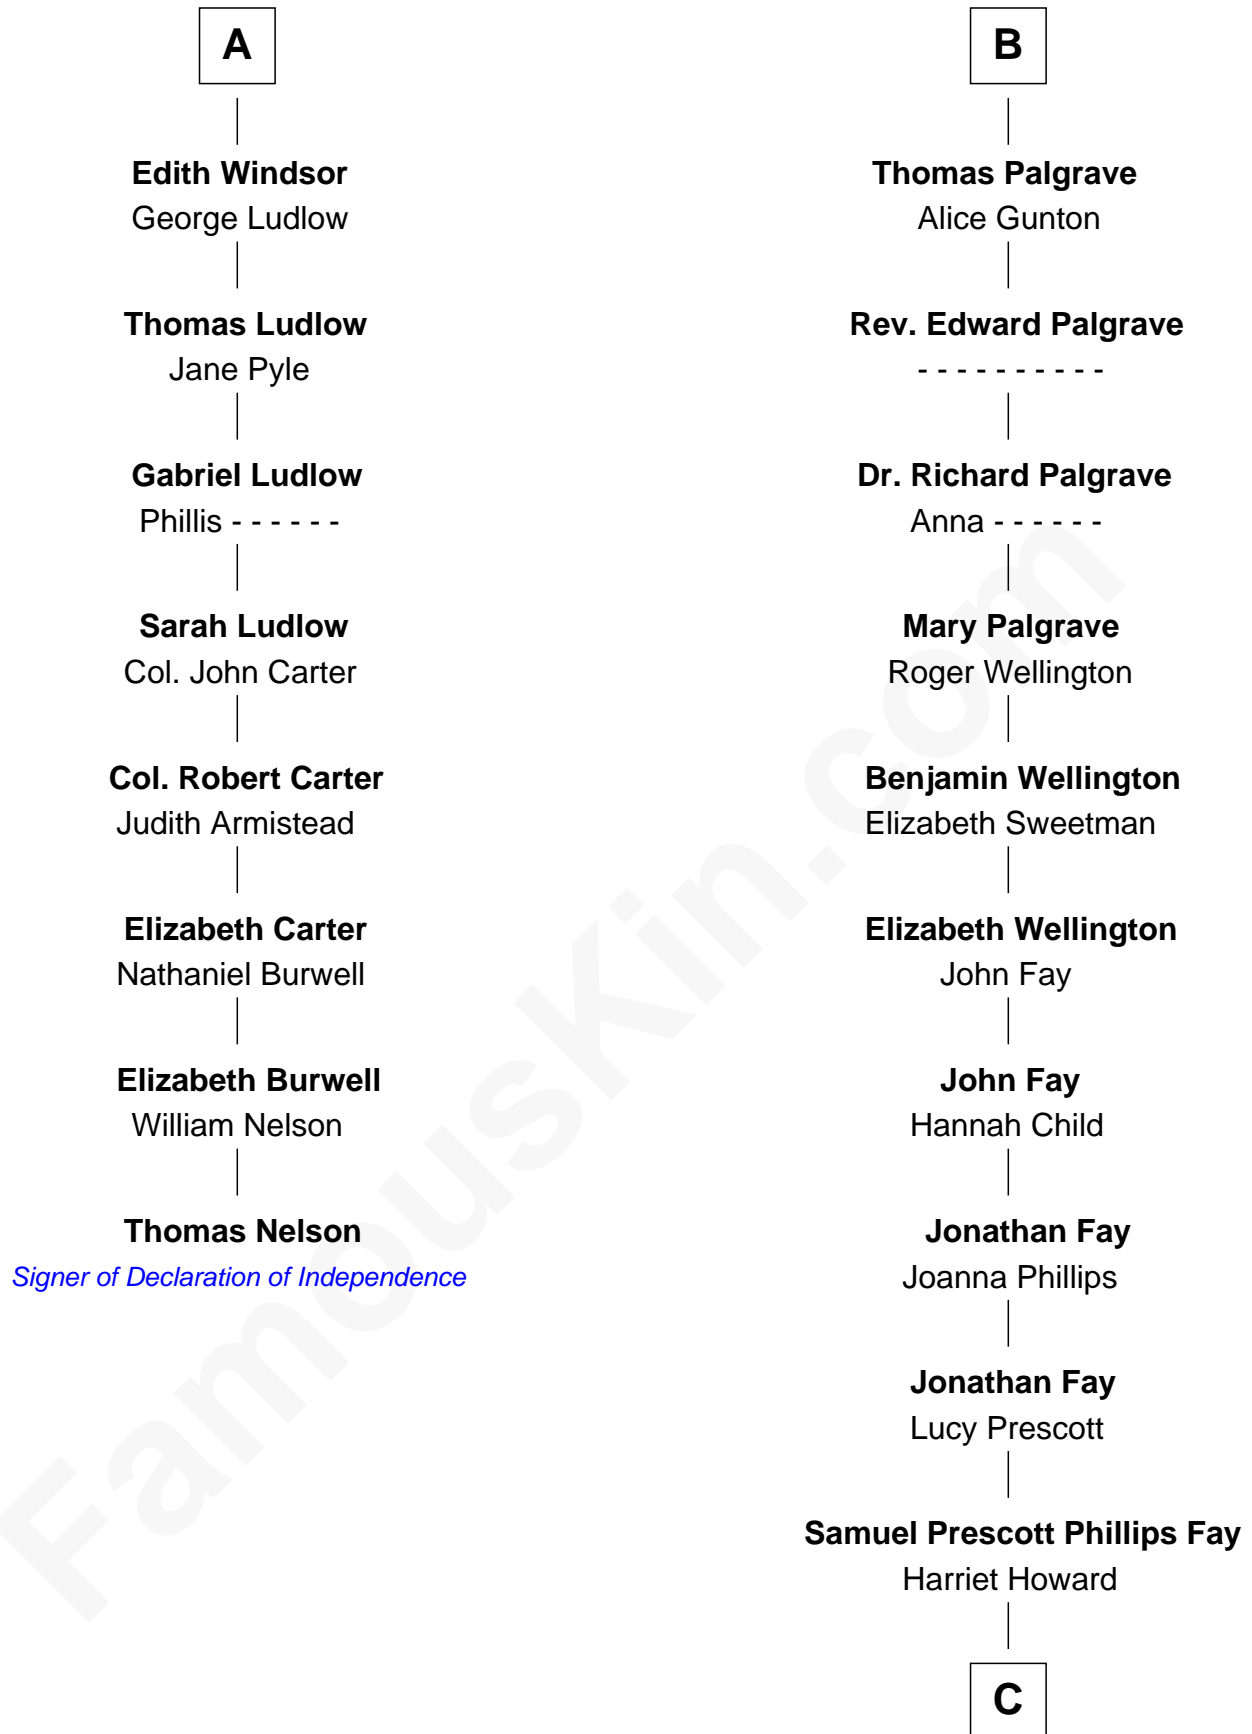

## Relationship Chart of

### Thomas Nelson

*Signer of the Declaration of Independence*

14th cousin 7 times removed of

**George H. W. Bush**  
*41st U.S. President*

**Humphrey de Bohun**  
Elizabeth Plantagenet

**C**

**Samuel Howard Fay**  
Susan Montfort Shellman

**Harriet Eleanor Fay**  
Rev. James Smith Bush

**Samuel Prescott Bush**  
Flora Sheldon

**Prescott Sheldon Bush**  
Dorothy Wear Walker

**George H. W. Bush**  
*41st U.S. President*

FamousKin.com