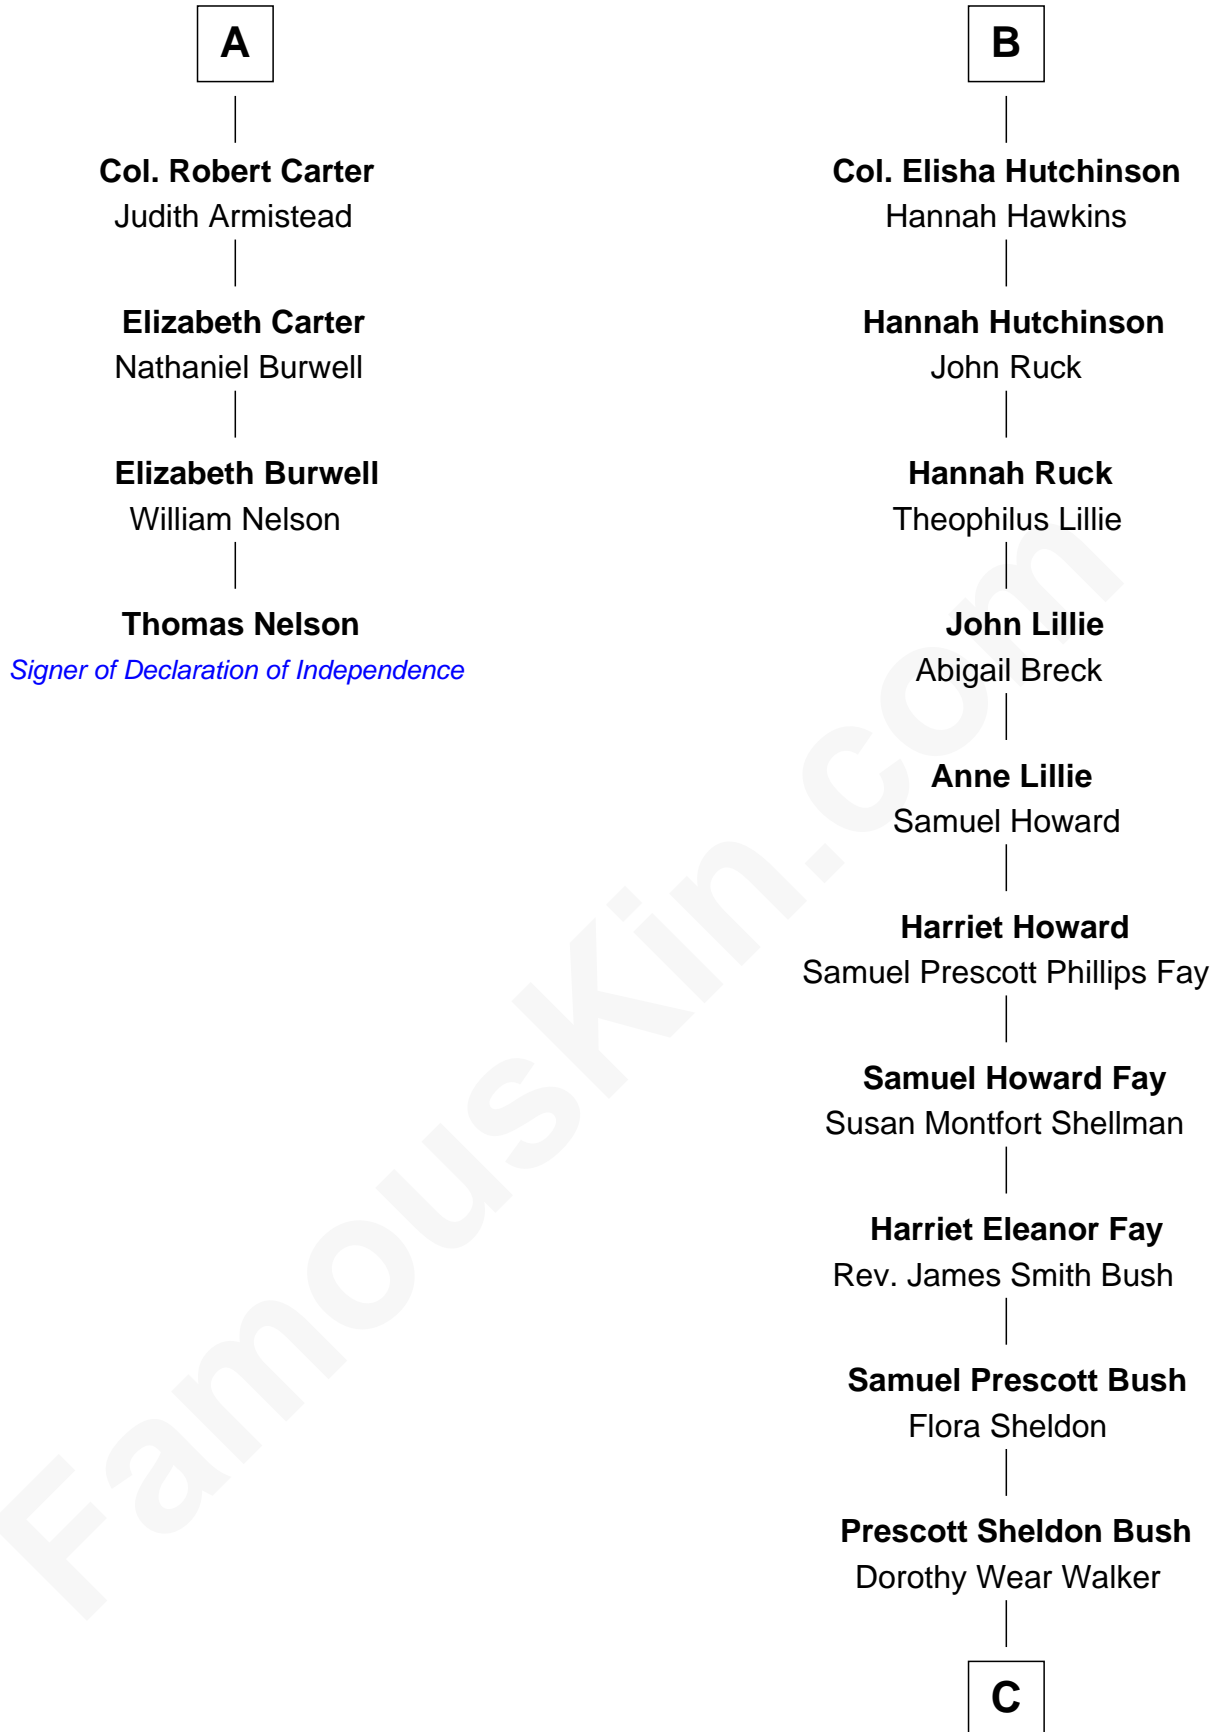

FamousKin.com

Relationship Chart of

Thomas Nelson

Signer of the Declaration of Independence

10th cousin 8 times removed of

George W. Bush
43rd U.S. President

Sir Thomas Blount
Margaret de Gresley

C

George Herbert Walker Bush

Barbara Pierce

George W. Bush

43rd U.S. President

FamousKin.com