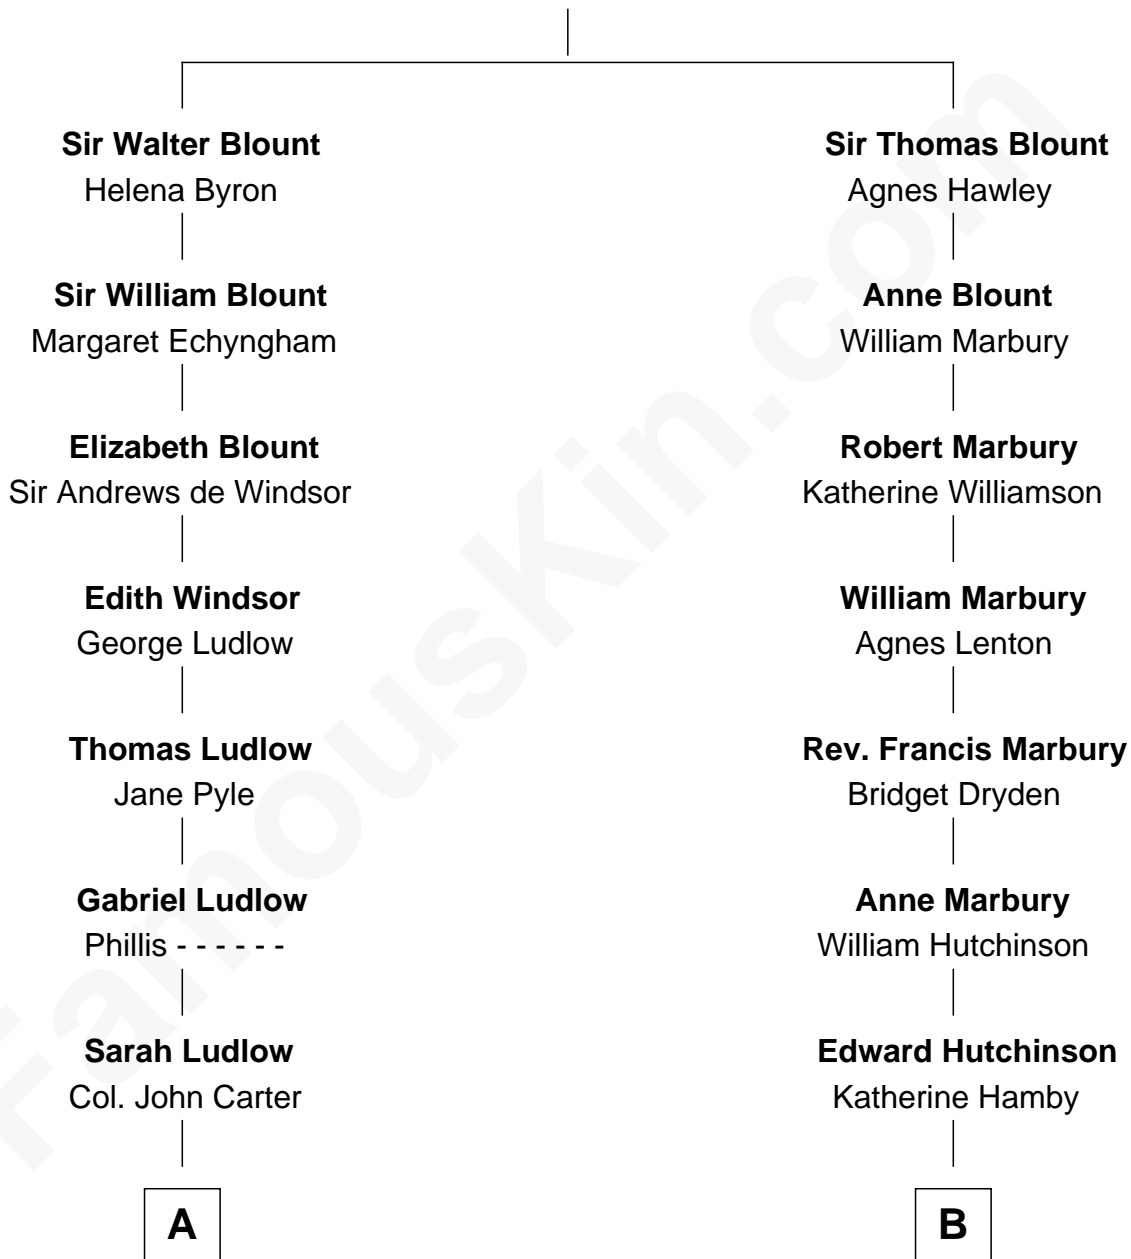

FamousKin.com

Relationship Chart of

Thomas Nelson

Signer of the Declaration of Independence

10th cousin 8 times removed of

George W. Bush
43rd U.S. President

Sir Thomas Blount
Margaret de Gresley

C

George Herbert Walker Bush

Barbara Pierce

George W. Bush

43rd U.S. President

FamousKin.com