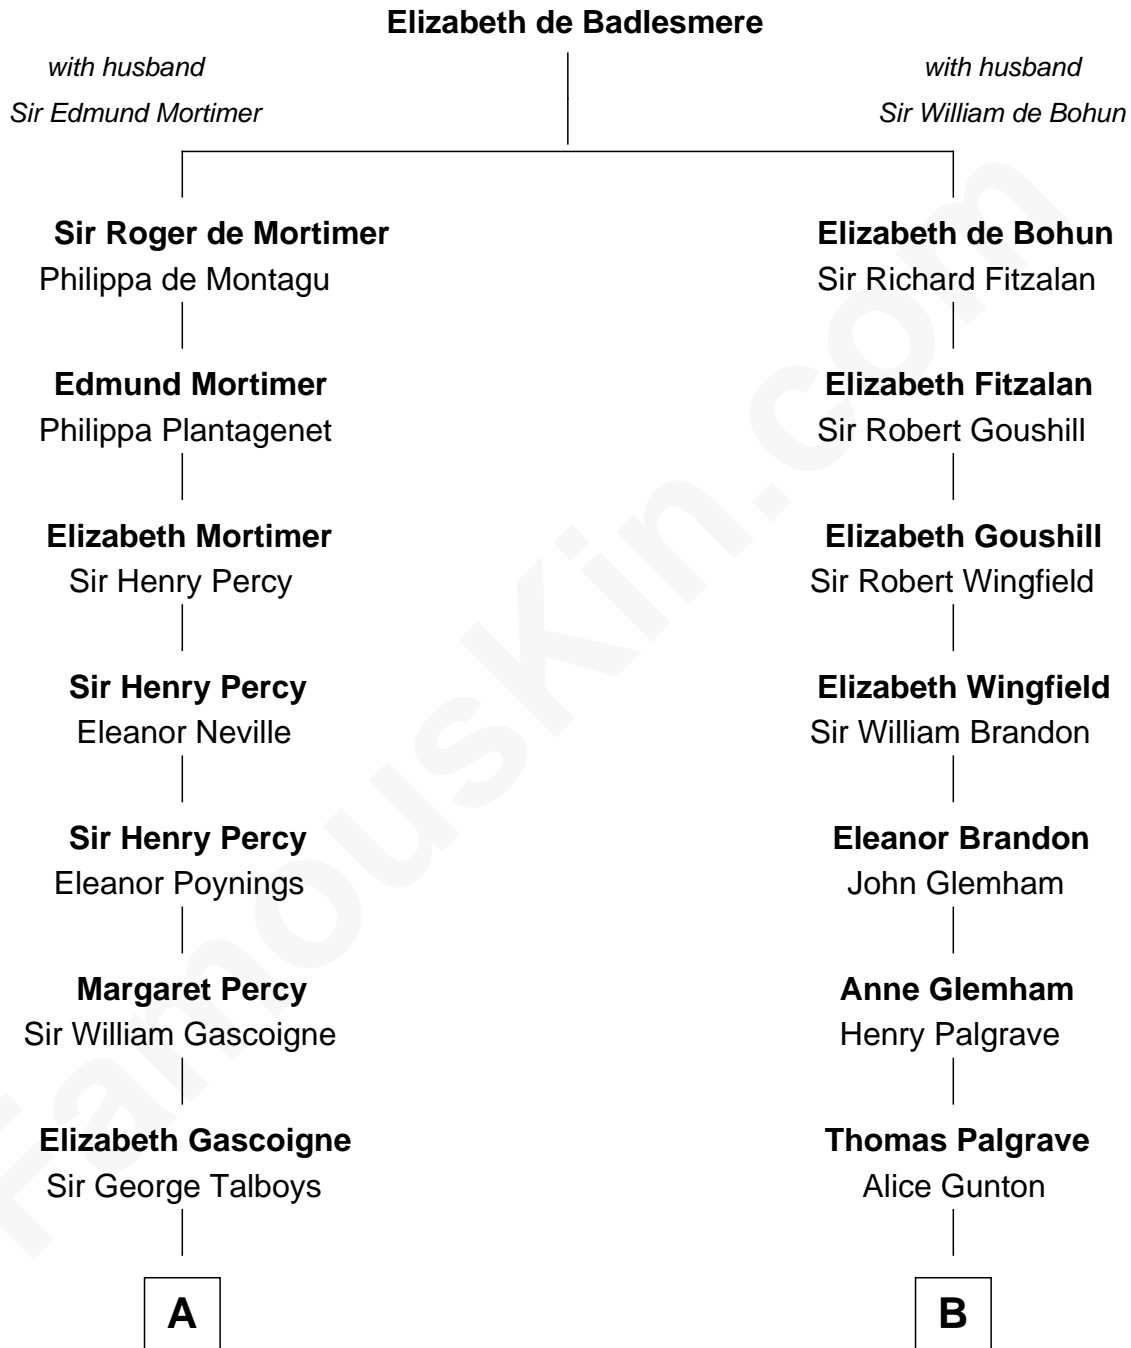

# FamousKin.com

## Relationship Chart of

### Thomas Nelson

*Signer of the Declaration of Independence*

14th cousin 7 times removed of

**George W. Bush**  
*43rd U.S. President*

**C**

**Harriet Eleanor Fay**  
Rev. James Smith Bush

**Samuel Prescott Bush**  
Flora Sheldon