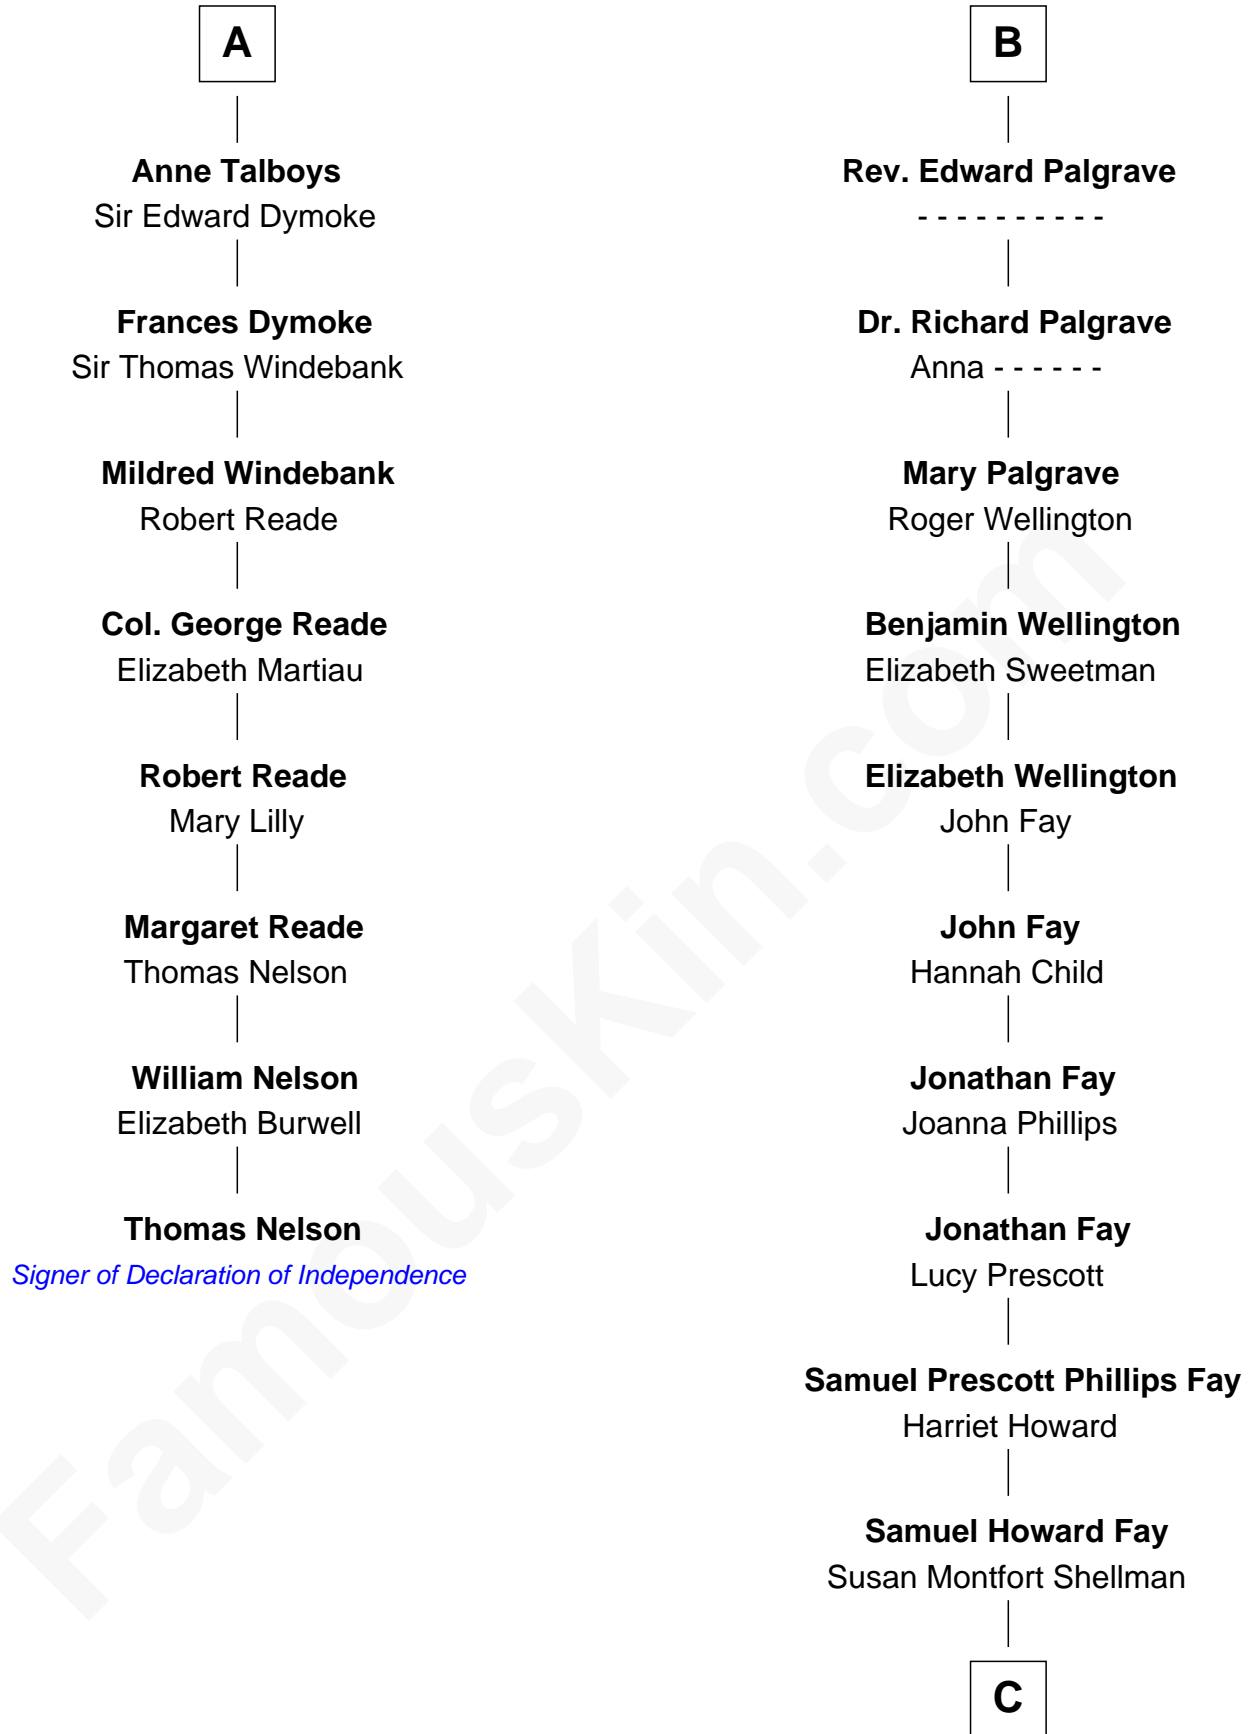

## Relationship Chart of

### Thomas Nelson

*Signer of the Declaration of Independence*

14th cousin 7 times removed of

**George W. Bush**  
*43rd U.S. President*

**C**

**Harriet Eleanor Fay**  
Rev. James Smith Bush

**Samuel Prescott Bush**  
Flora Sheldon