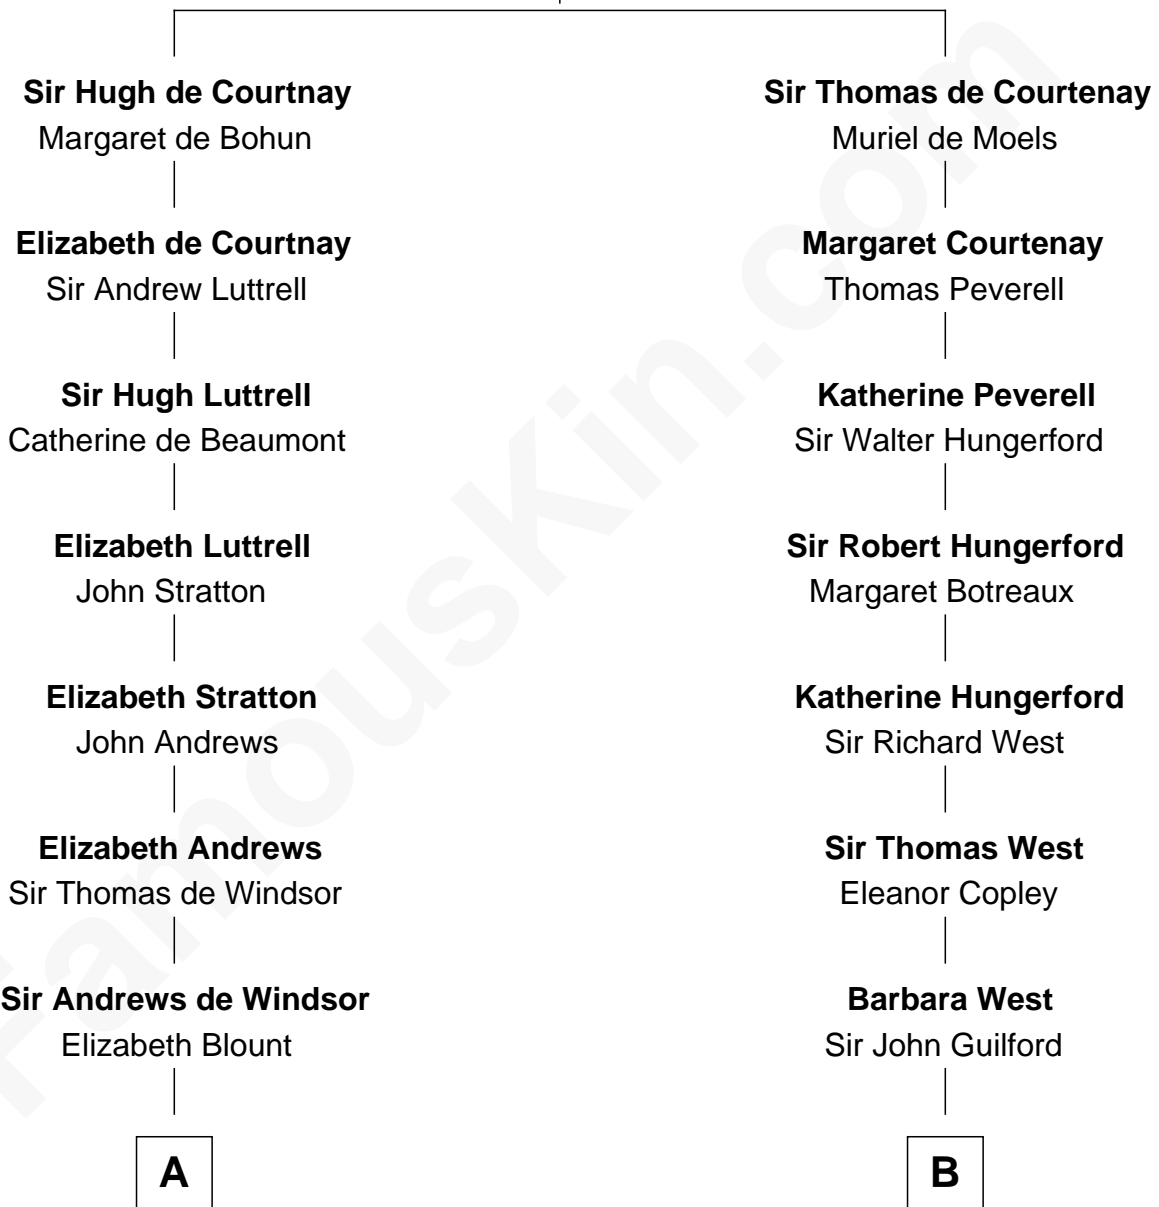

FamousKin.com

Relationship Chart of

Thomas Nelson

Signer of the Declaration of Independence

14th cousin 7 times removed of

George W. Bush
43rd U.S. President

Sir Hugh de Courtenay
Agnes de St. John

A

Edith Windsor
George Ludlow

Thomas Ludlow
Jane Pyle

Gabriel Ludlow
Phillis - - - - -

Sarah Ludlow
Col. John Carter

Col. Robert Carter
Judith Armistead

Elizabeth Carter
Nathaniel Burwell

Elizabeth Burwell
William Nelson