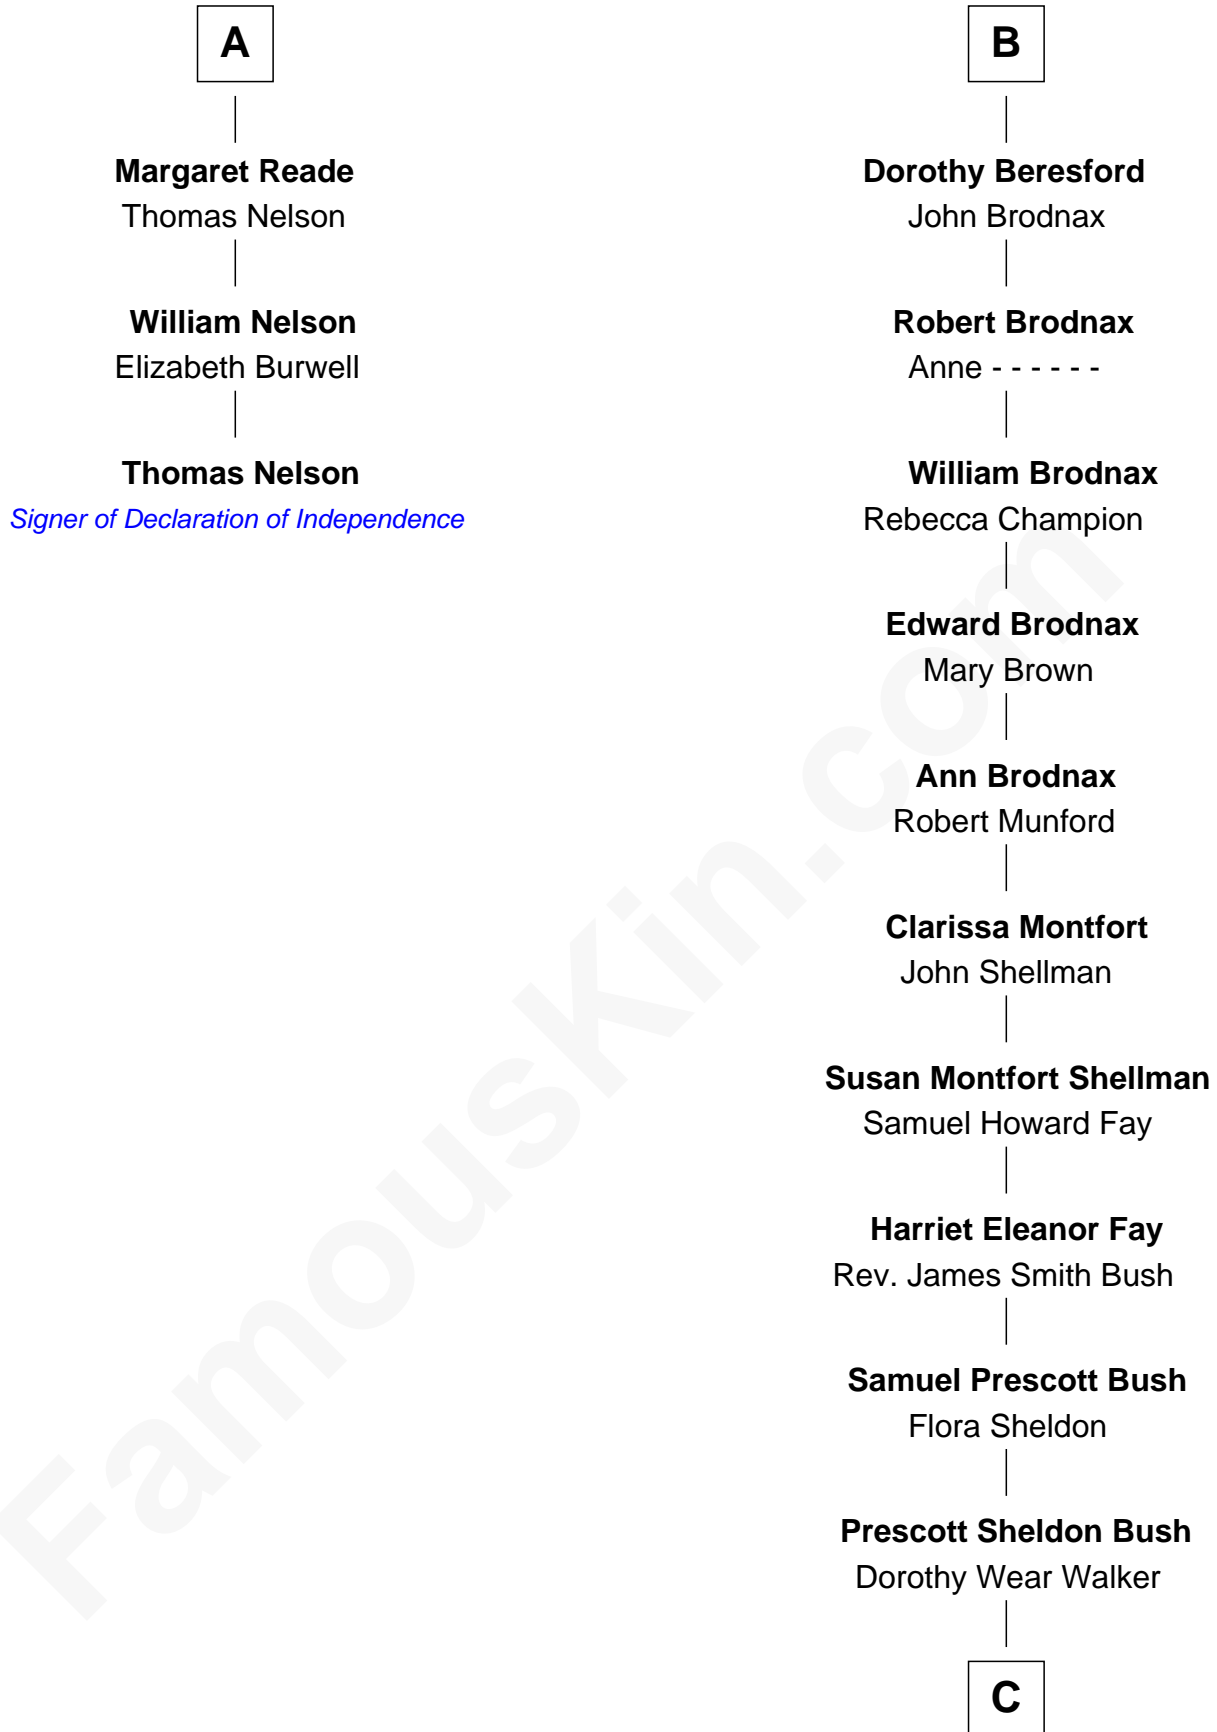

## Relationship Chart of

### Thomas Nelson

*Signer of the Declaration of Independence*

9th cousin 9 times removed of

**George W. Bush**  
*43rd U.S. President*

**Sir Lionel de Welles**  
Joan de Waterton

**C**

**George Herbert Walker Bush**

Barbara Pierce

**George W. Bush**

*43rd U.S. President*

FamousKin.com