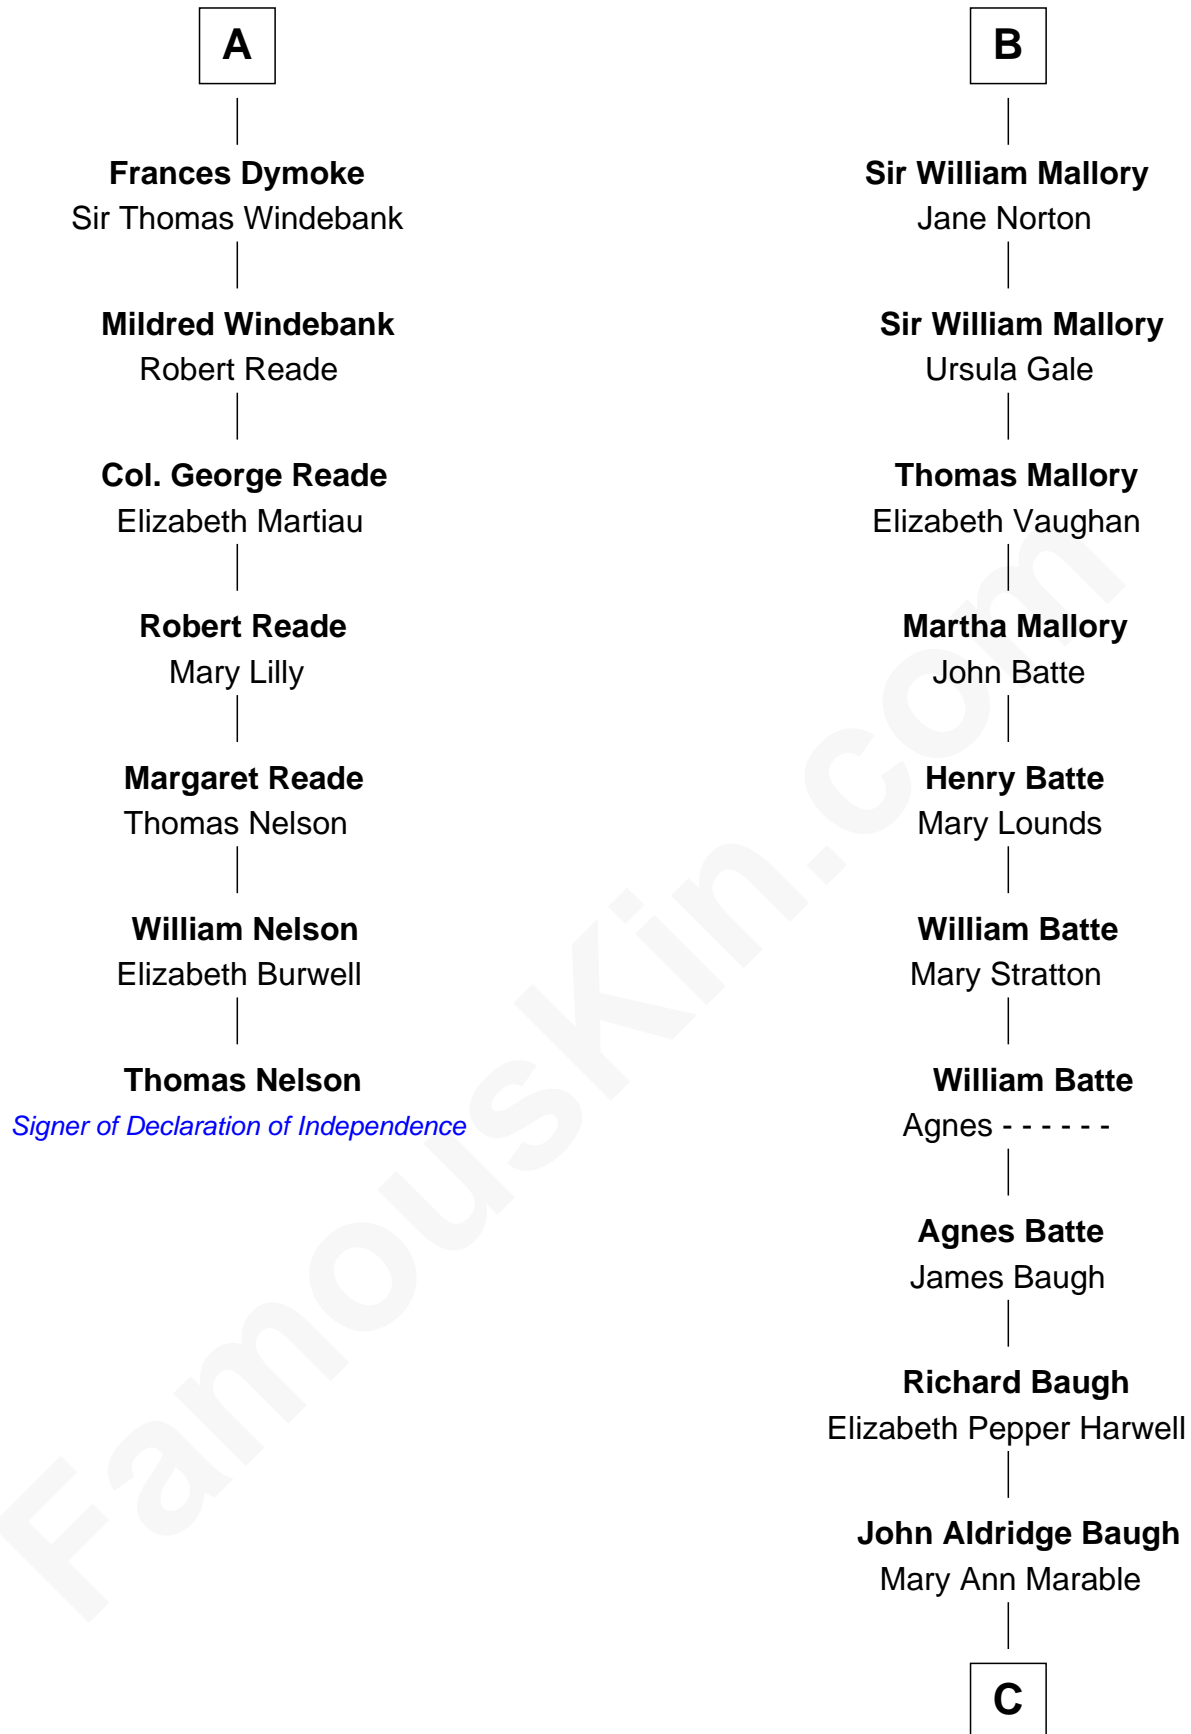

## Relationship Chart of

### Thomas Nelson

*Signer of the Declaration of Independence*

13th cousin 6 times removed of

### Judy Garland

*Singer and Movie Actress*

**Sir Geoffrey le Scrope**

Ivetta de Ros

**C**

**Elizabeth Baugh**  
William Tecumseh Gumm

**Francis Avent Gumm**  
Ethel Marian Milne

**Judy Garland**  
*Singer and Movie Actress*

FamousKin.com