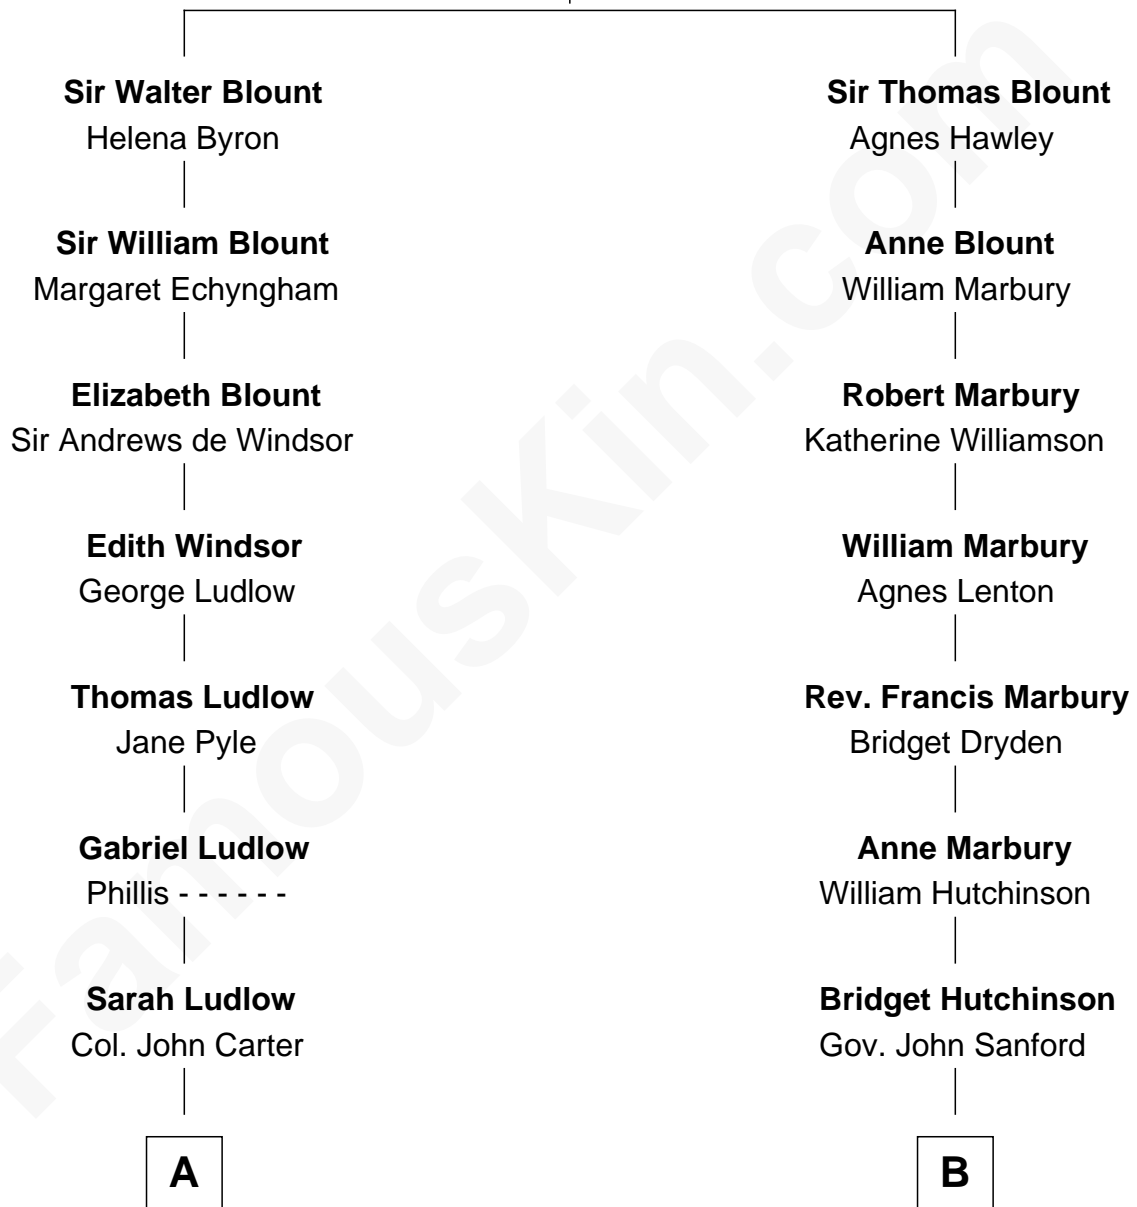

FamousKin.com

Relationship Chart of

Thomas Nelson

Signer of the Declaration of Independence

10th cousin 2 times removed of

Lucretia (Rudolph) Garfield

First Lady of President James Garfield

Sir Thomas Blount
Margaret de Gresley

A

Col. Robert Carter

Judith Armistead

Elizabeth Carter

Nathaniel Burwell

Elizabeth Burwell

William Nelson

Thomas Nelson