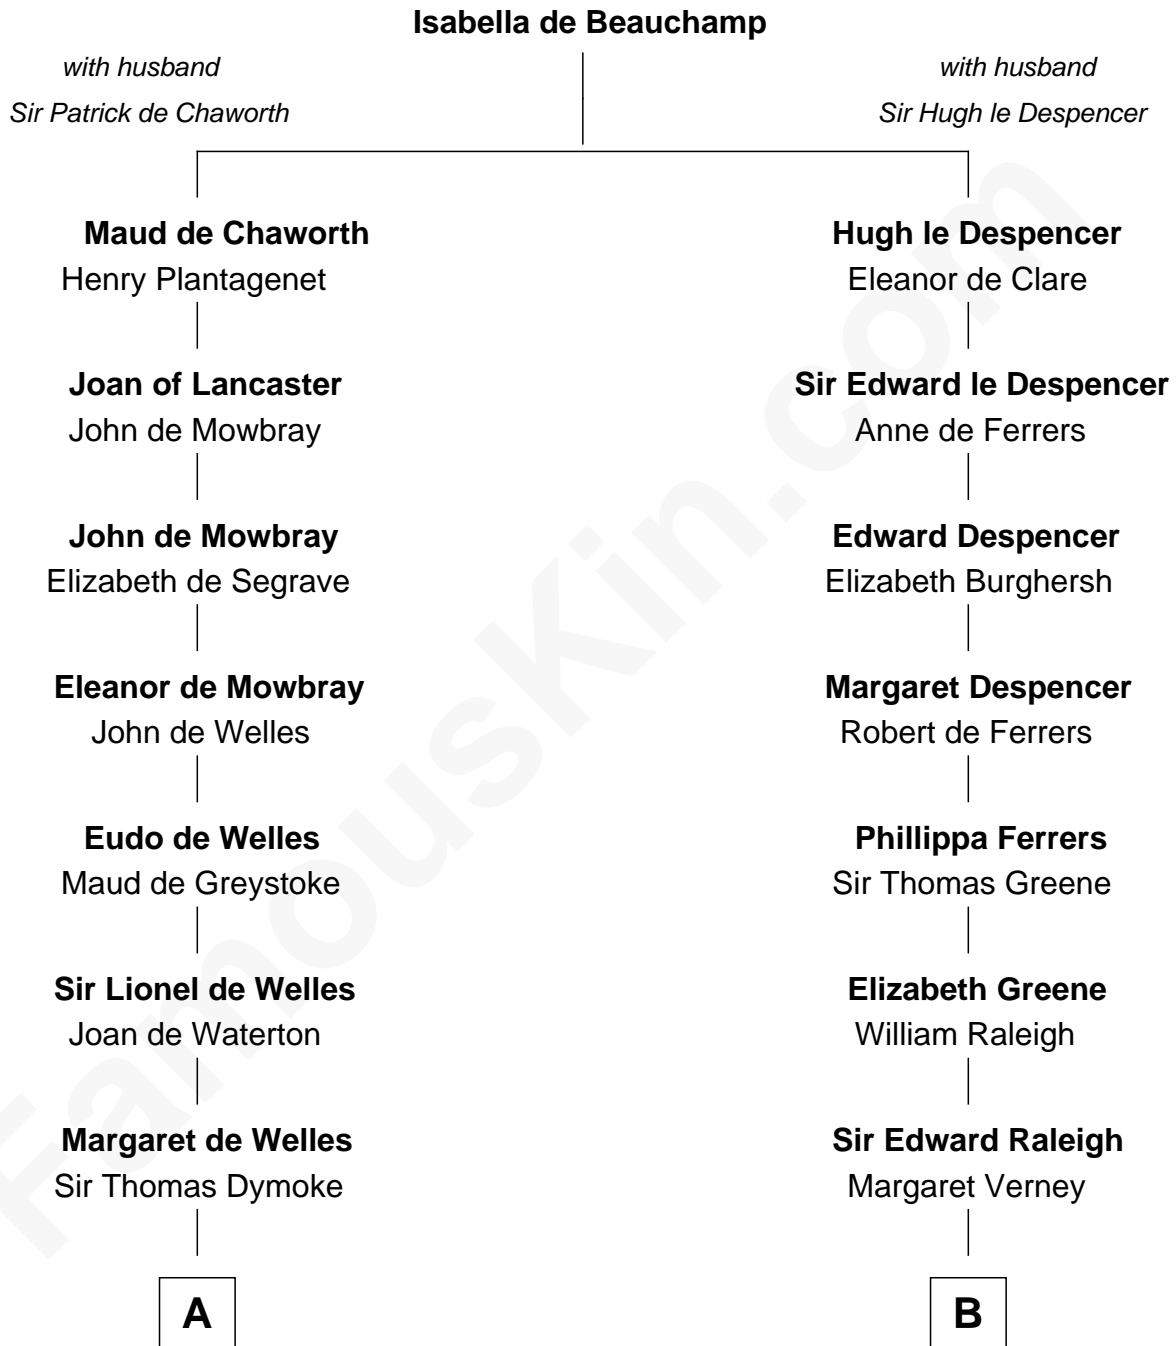

FamousKin.com

Relationship Chart of

Thomas Nelson

Signer of the Declaration of Independence

15th cousin 3 times removed of

Lucretia (Rudolph) Garfield

First Lady of President James Garfield

C

Arabella Greene Mason

Zebulon Rudolph

Lucretia (Rudolph) Garfield

First Lady of James Garfield

FamousKin.com