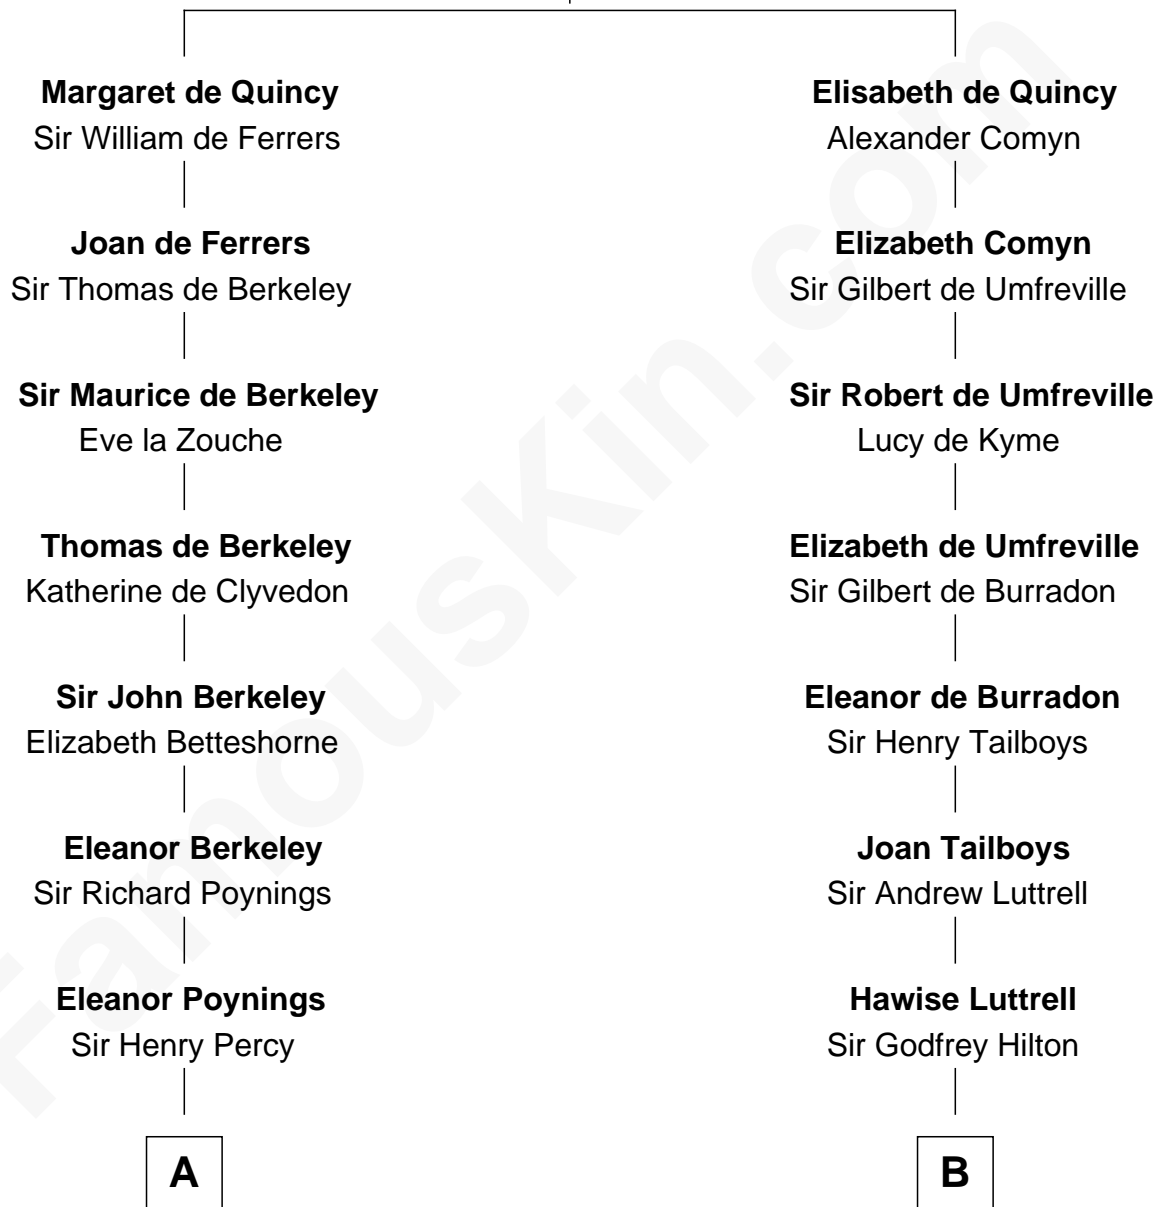

FamousKin.com

Relationship Chart of

Thomas Nelson

Signer of the Declaration of Independence

16th cousin 4 times removed of

Lucretia (Rudolph) Garfield

First Lady of President James Garfield

Sir Roger de Quincy
Helen of Galloway

C

John Greene

Azubah Ward

Lucretia Greene

Elijah Mason

Arabella Greene Mason

Zebulon Rudolph

Lucretia (Rudolph) Garfield