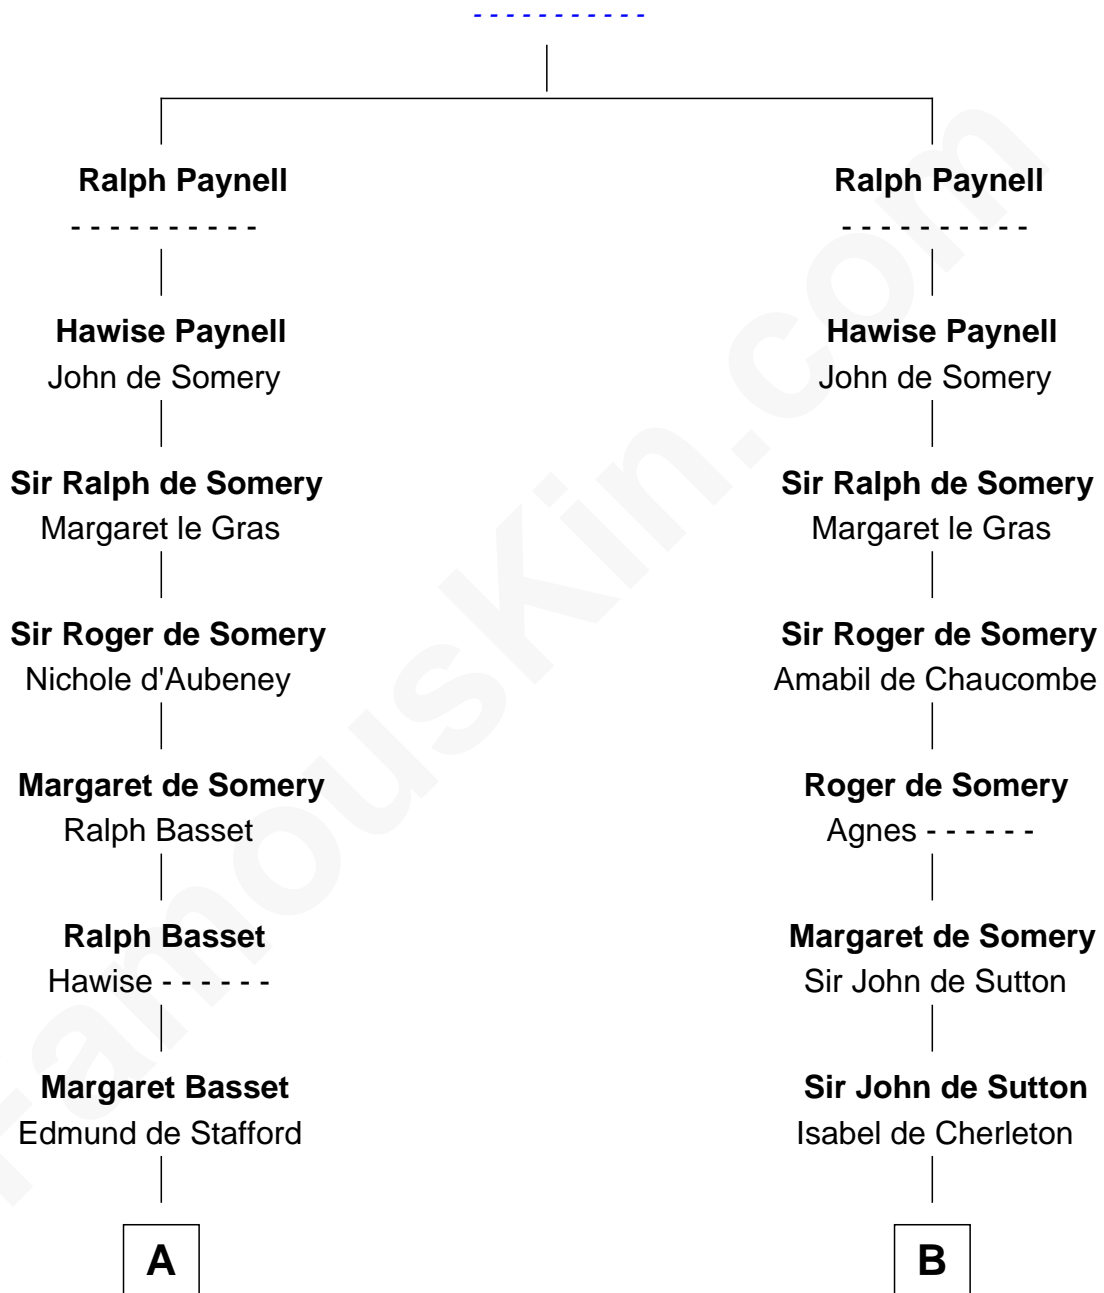

# FamousKin.com Relationship Chart of

**Thomas Nelson**

*Signer of the Declaration of Independence*

21st cousin of

**George Mason**

*Father of the U.S. Bill of Rights*

**Fulk Paynel**

**C**

**Col. George Reade**

Elizabeth Martiau

**Robert Reade**

Mary Lilly

**Margaret Reade**

Thomas Nelson

**William Nelson**

Elizabeth Burwell

**Thomas Nelson**

*Signer of Declaration of Independence*

**D**

**Elizabeth Blencowe**

Henry Thompson

**Sir William Thompson**

Mary Stephens

**Stephens Thompson**