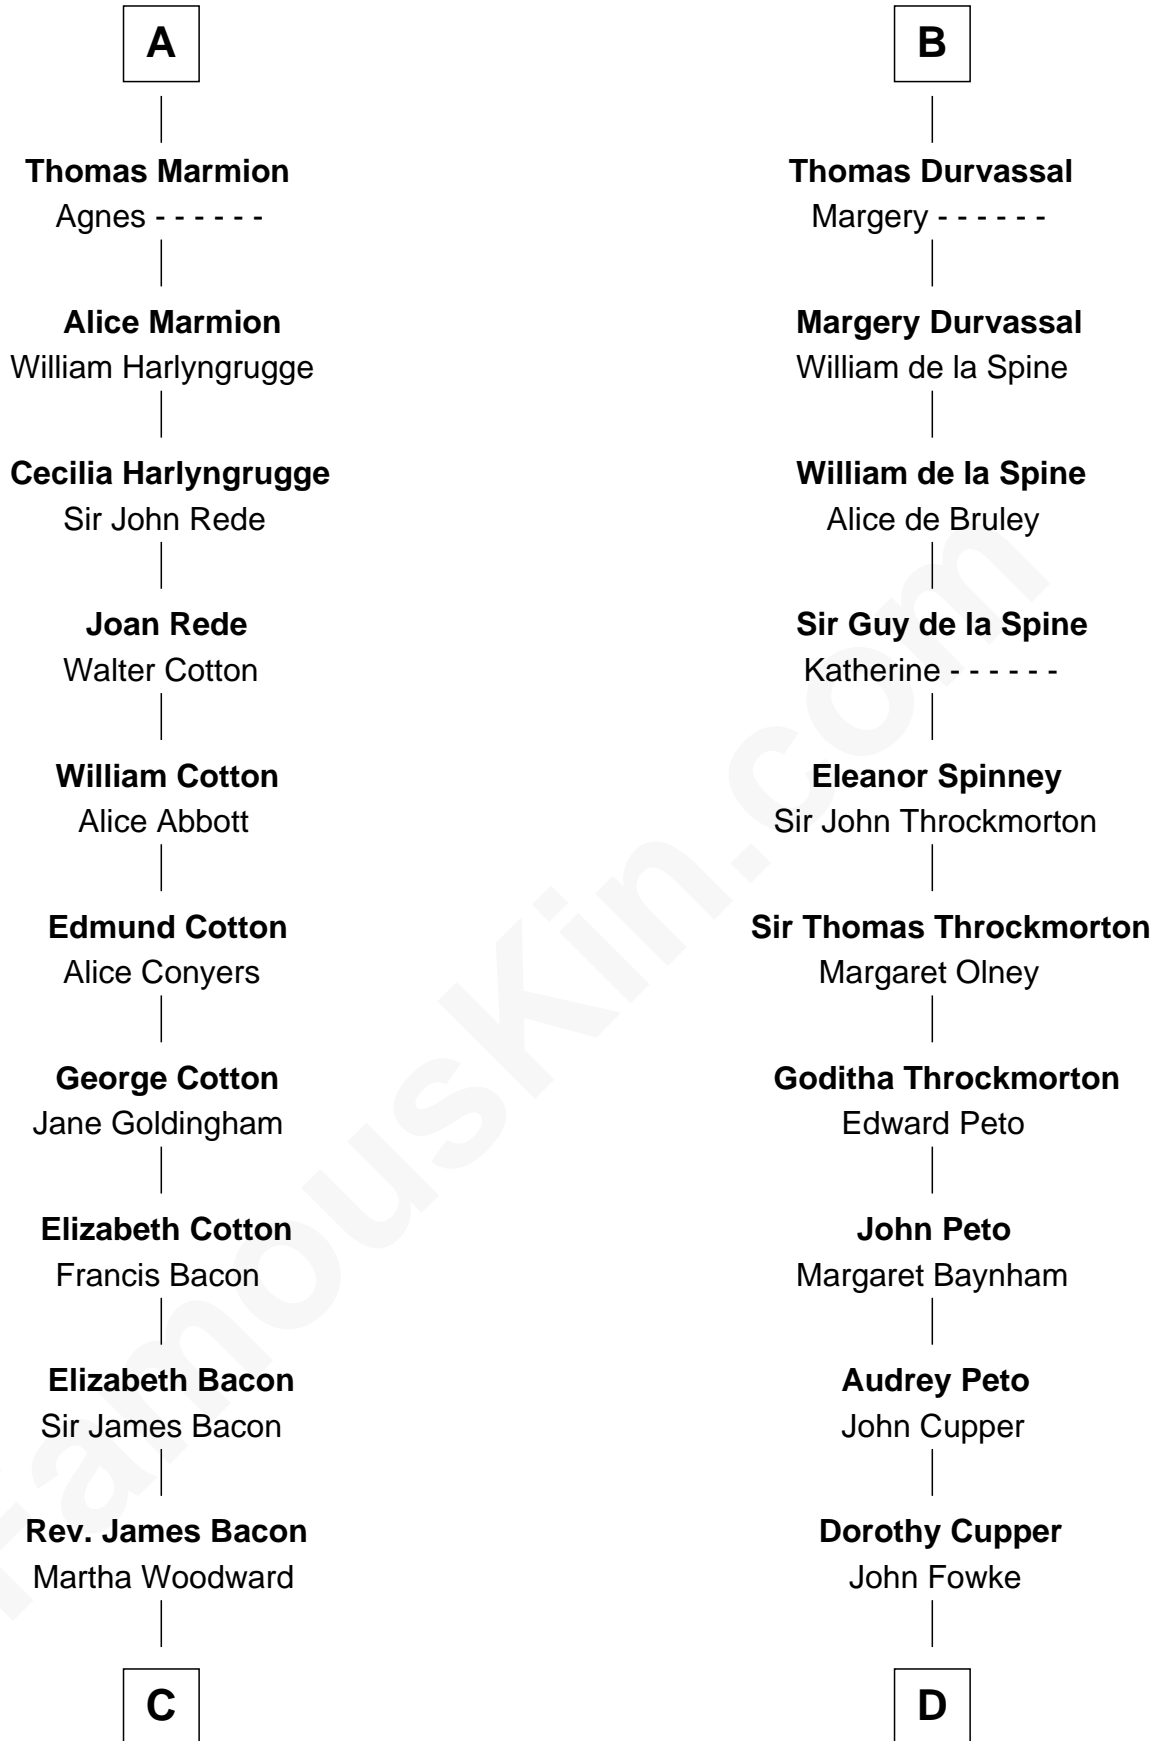

FamousKin.com

Relationship Chart of

Thomas Nelson

Signer of the Declaration of Independence

21st cousin of

George Mason

Father of the U.S. Bill of Rights

Roger, Count of Chateau-Porcien

C

Martha Bacon
Anthony Smith

Abigail Smith
Lewis Burwell

Nathaniel Burwell
Elizabeth Carter

Elizabeth Burwell
William Nelson

Thomas Nelson

Signer of Declaration of Independence

D