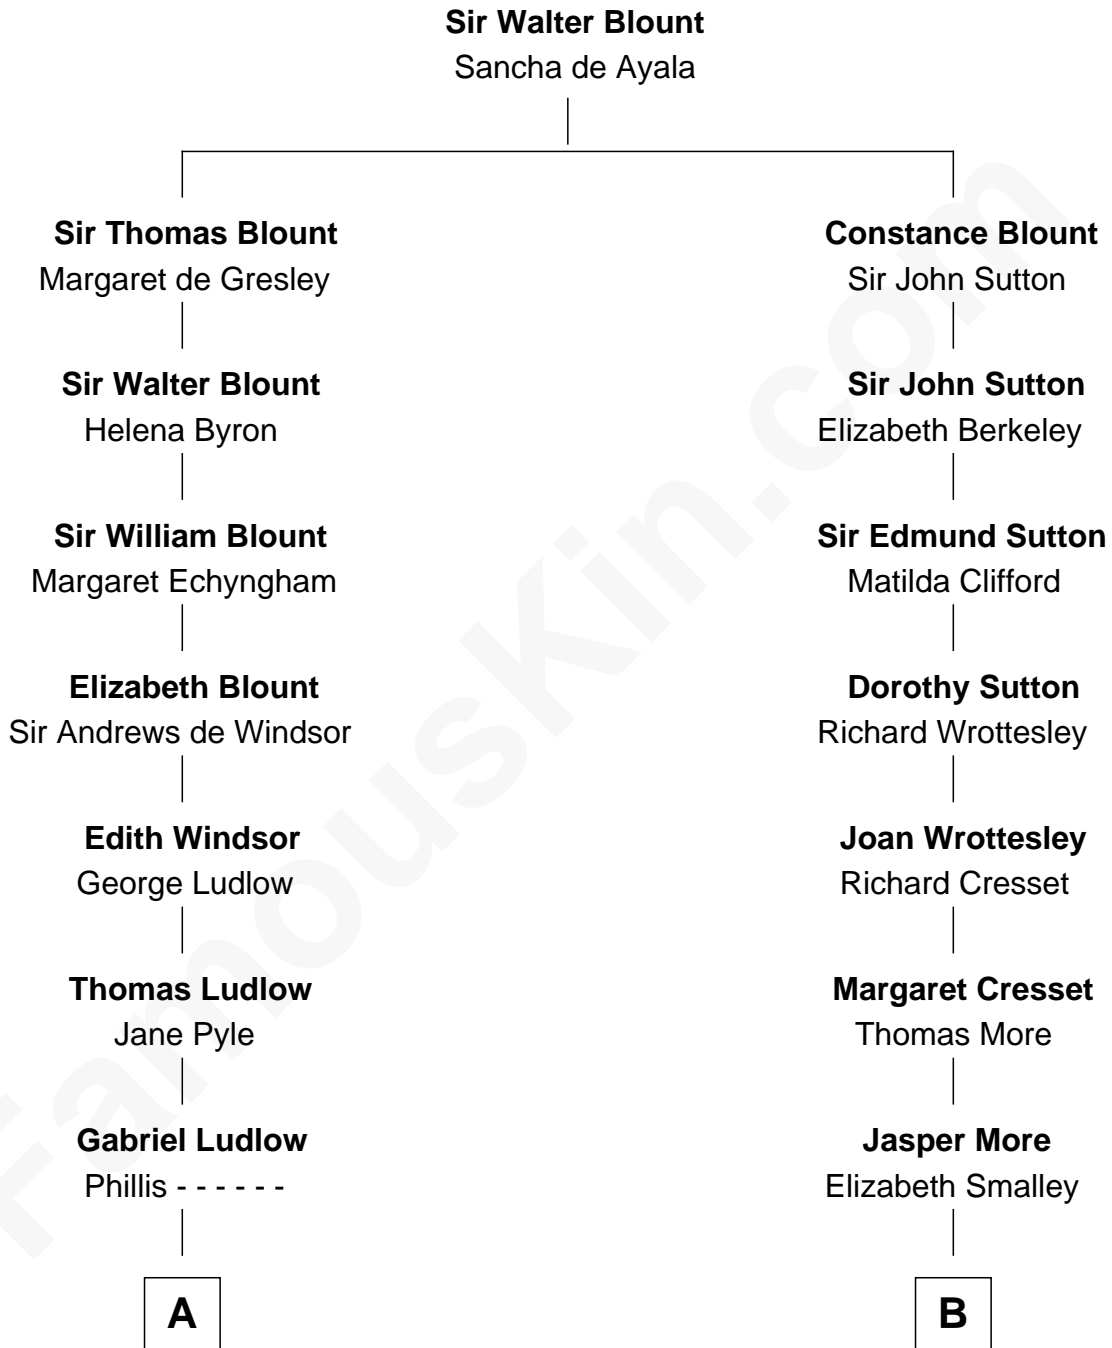

FamousKin.com

Relationship Chart of

Thomas Nelson

Signer of the Declaration of Independence

8th cousin 3 times removed of

Richard More

(c1614 - c1696) Mayflower passenger 1620

MAYFLOWER

A

Sarah Ludlow
Col. John Carter

Col. Robert Carter
Judith Armistead

Elizabeth Carter
Nathaniel Burwell

Elizabeth Burwell
William Nelson

Thomas Nelson
Signer of Declaration of Independence

B

Katherine More
Col. Samuel More

Richard More
Mayflower passenger 1620

FamousKin.com