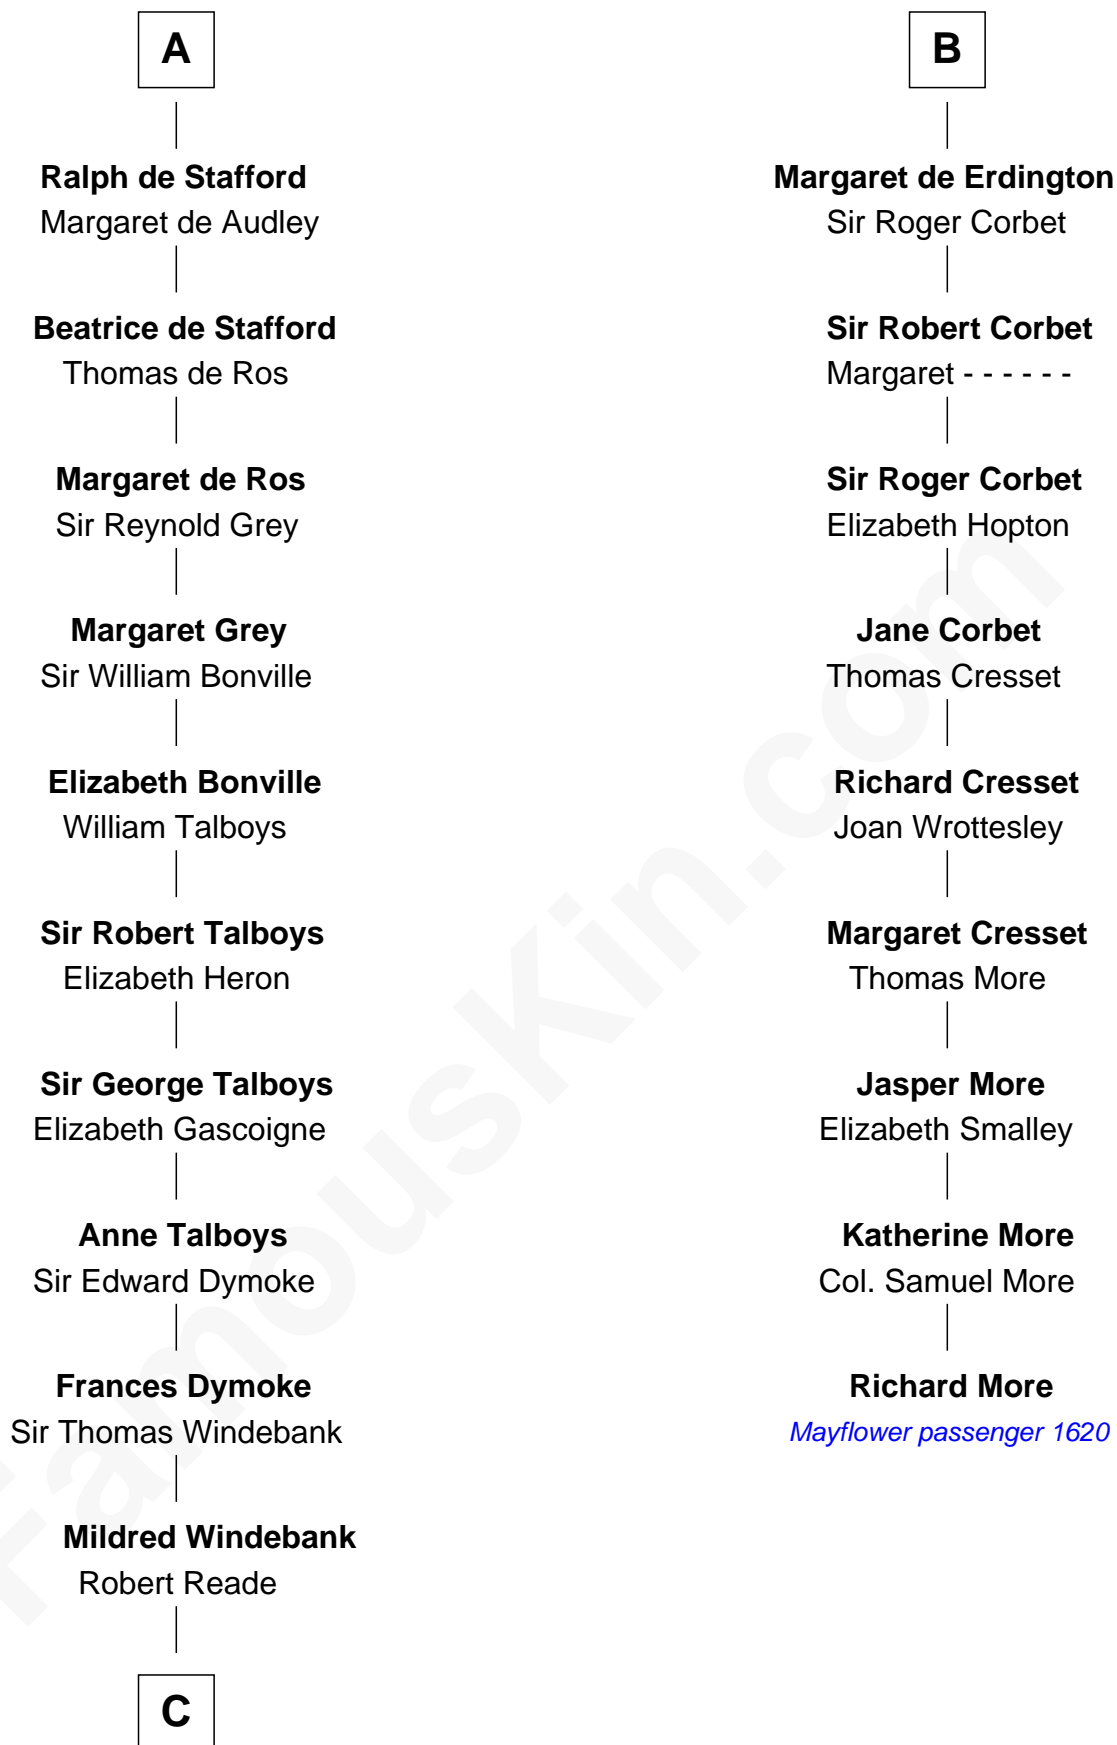

FamousKin.com

Relationship Chart of

Thomas Nelson

Signer of the Declaration of Independence

15th cousin 6 times removed of

Richard More

(c1614 - c1696) Mayflower passenger 1620

MAYFLOWER

Fulk Paynel

C

Col. George Reade

Elizabeth Martiau

Robert Reade

Mary Lilly

Margaret Reade

Thomas Nelson