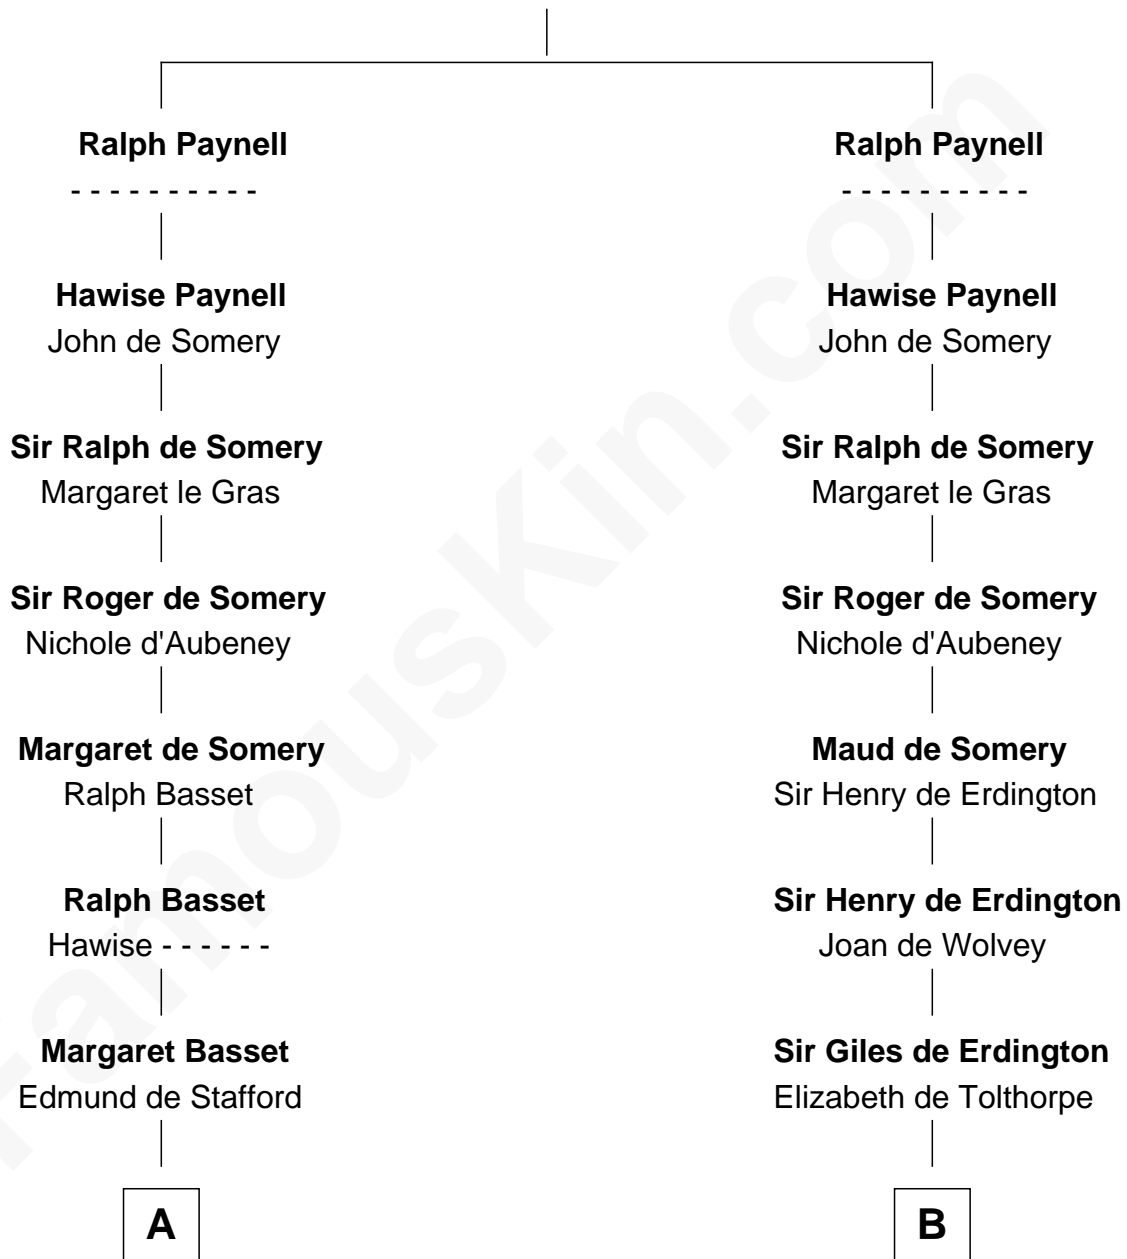

FamousKin.com

Relationship Chart of

Thomas Nelson

Signer of the Declaration of Independence

15th cousin 6 times removed of

Richard More

(c1614 - c1696) Mayflower passenger 1620

MAYFLOWER

Fulk Paynel

C

Col. George Reade

Elizabeth Martiau

Robert Reade

Mary Lilly

Margaret Reade

Thomas Nelson