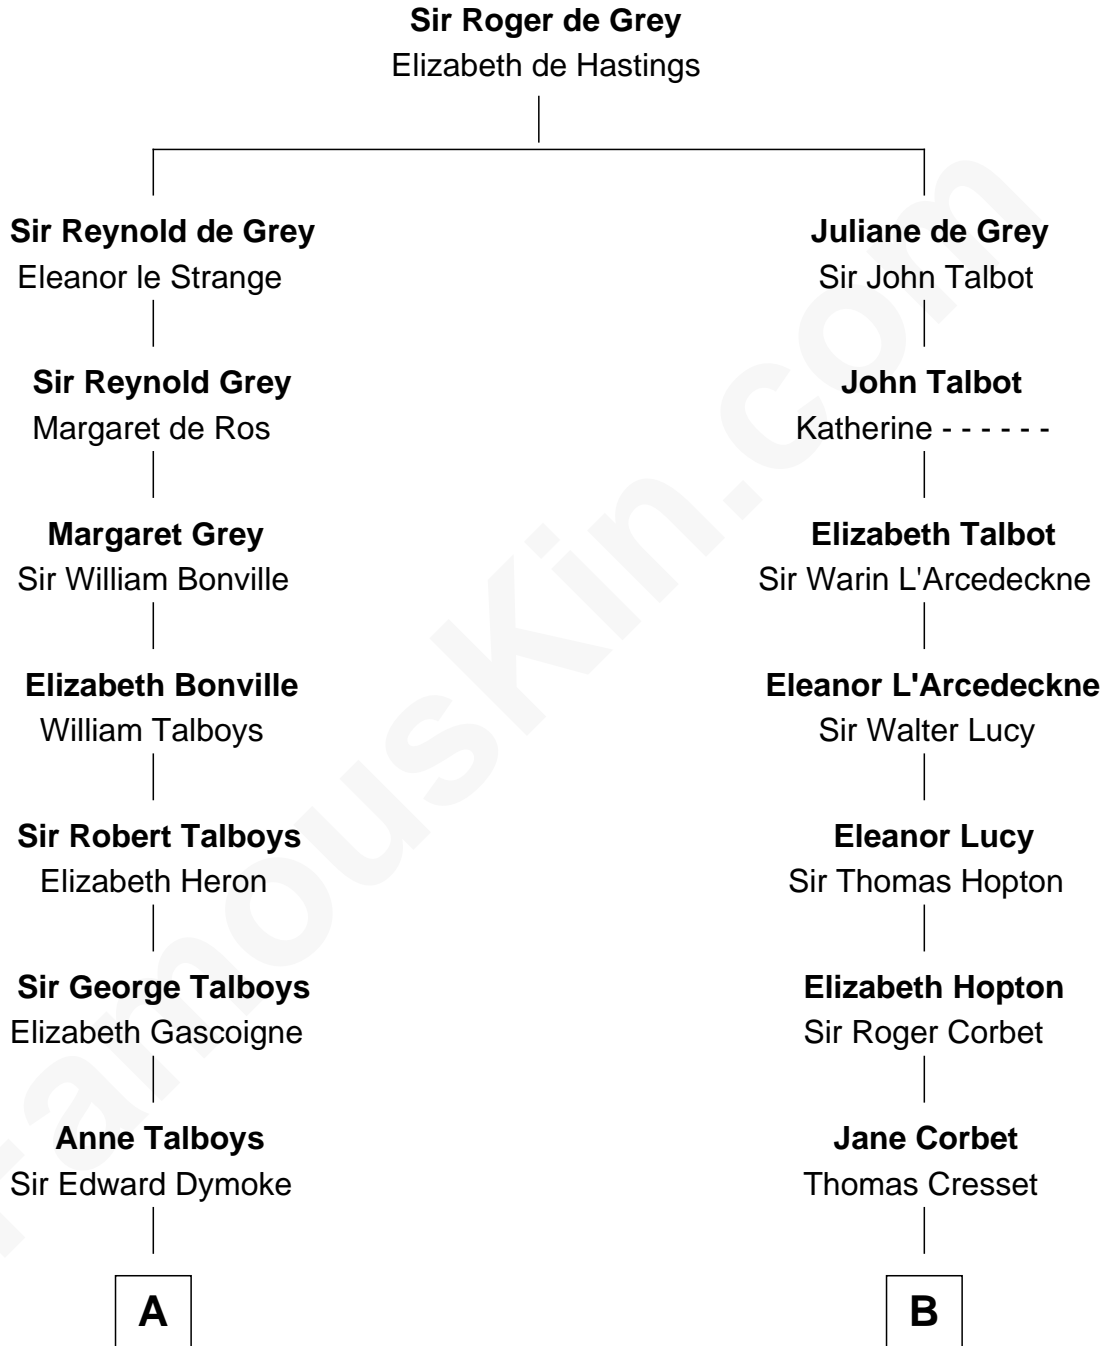

FamousKin.com

Relationship Chart of

Thomas Nelson

Signer of the Declaration of Independence

11th cousin 2 times removed of

Richard More

(c1614 - c1696) Mayflower passenger 1620

MAYFLOWER

A

Frances Dymoke
Sir Thomas Windebank

Mildred Windebank
Robert Reade

Col. George Reade
Elizabeth Martiau

Robert Reade
Mary Lilly

Margaret Reade
Thomas Nelson

William Nelson
Elizabeth Burwell

Thomas Nelson
Signer of Declaration of Independence