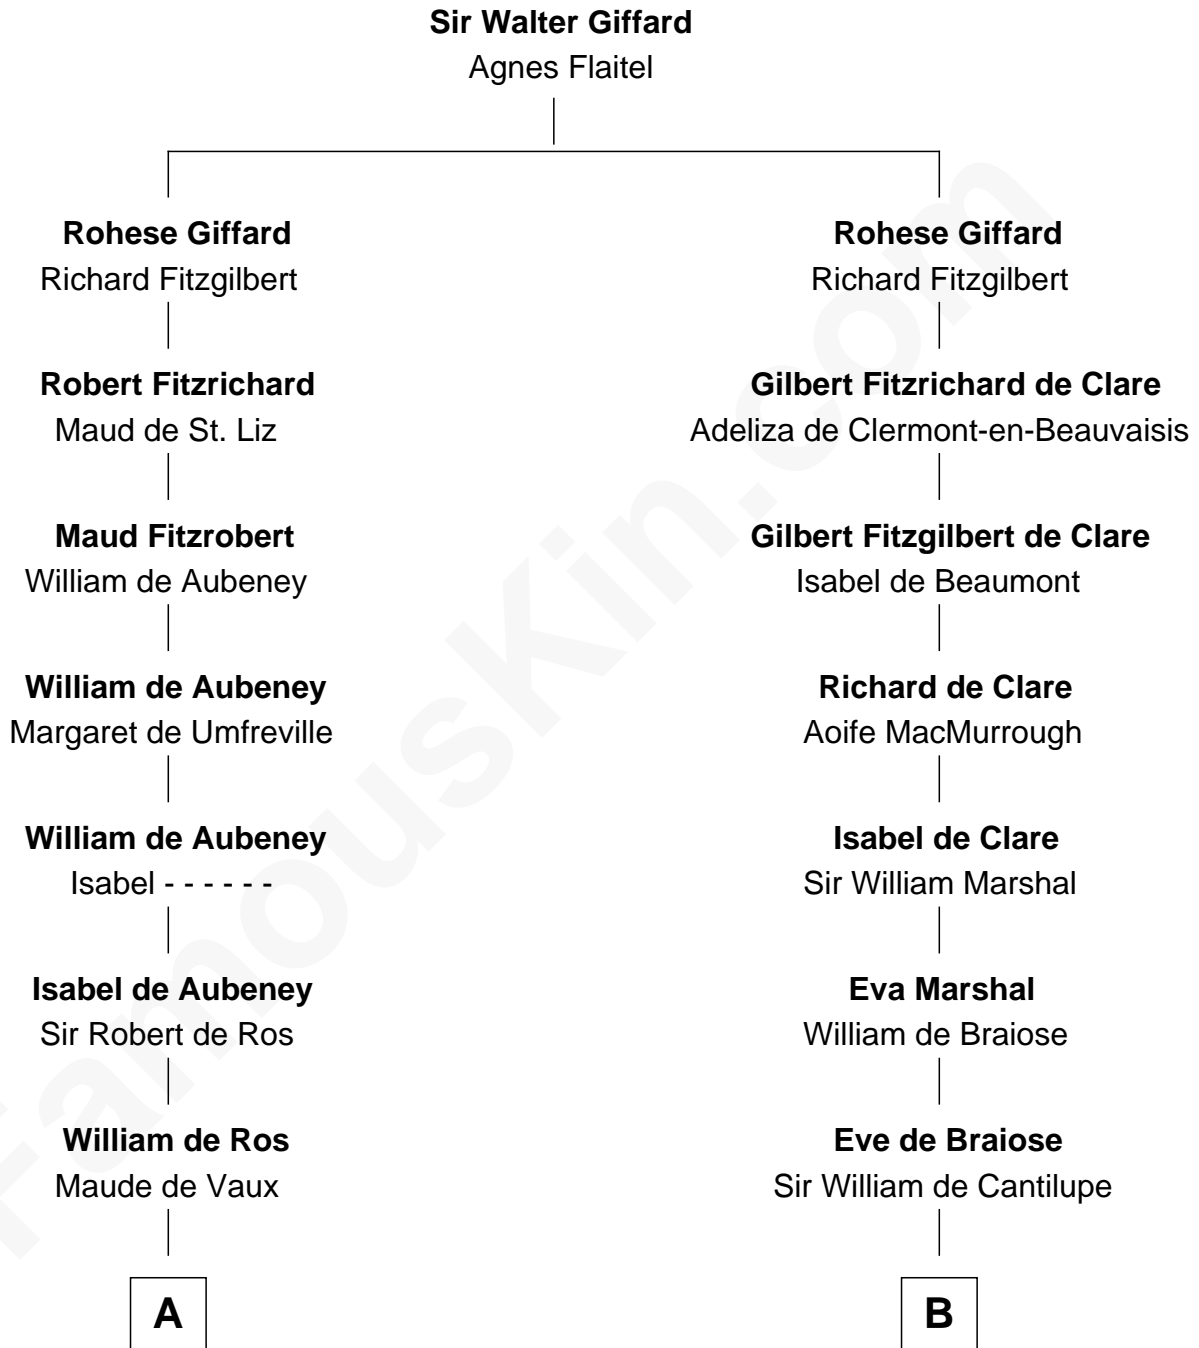

FamousKin.com

Relationship Chart of

Thomas Nelson

Signer of the Declaration of Independence

18th cousin 3 times removed of

Richard More

(c1614 - c1696) Mayflower passenger 1620

MAYFLOWER

C

Col. George Reade

Elizabeth Martiau

Robert Reade

Mary Lilly

Margaret Reade

Thomas Nelson

William Nelson

Elizabeth Burwell

Thomas Nelson

Signer of Declaration of Independence

D

Katherine More

Col. Samuel More

Richard More

Mayflower passenger 1620